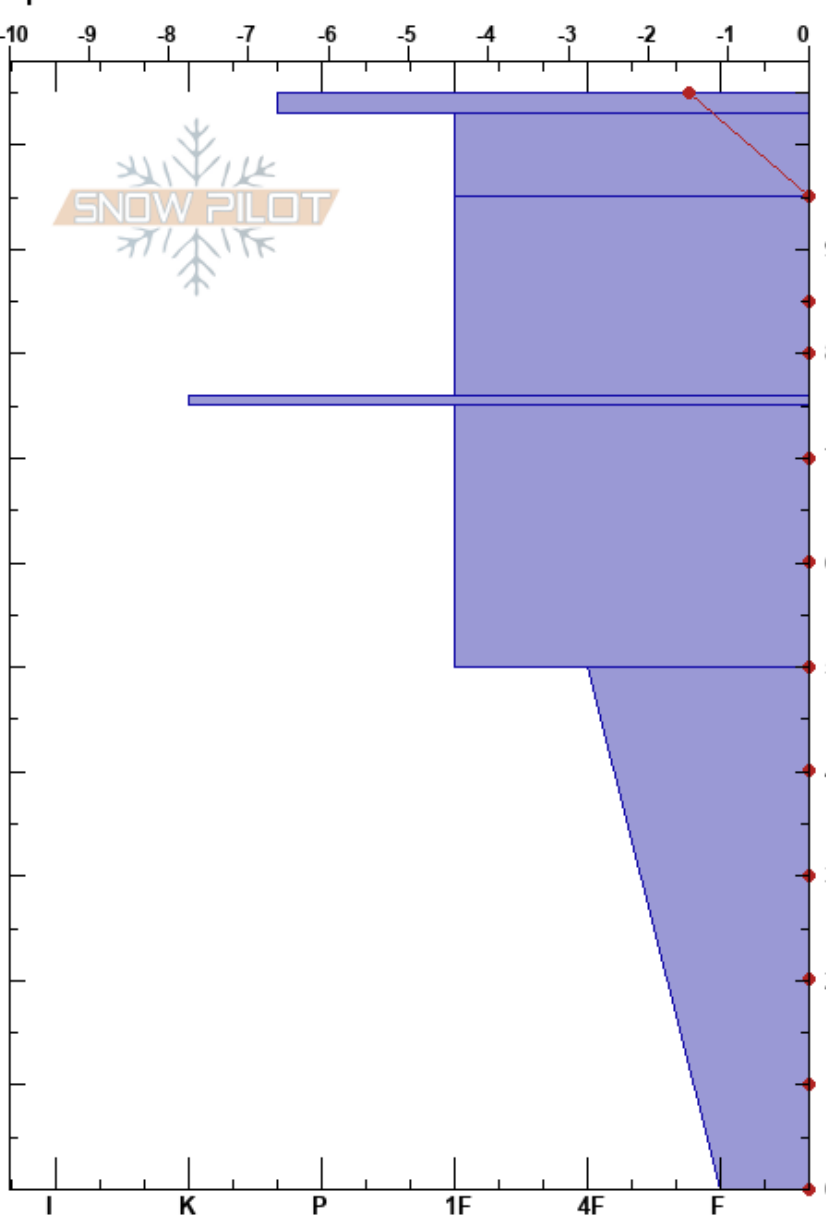

20230414 Buckhorn Boun Carson Spung

Aspen Mountain Boundary 04/14/2023 - 3:15pm

CO Co-ord: 39.15398N, -106.82350W

Elevation: 10840 ft

Slope Angle: 37°

Aspect: 280°

Wind Loading: no

Specifics:

Stability: Fair

Air Temperature: -4°C

Sky Cover: X

Precipitation: S-1

Wind: W Light Breeze

HS: 105

PF: 105 50-0cm: Problematic layer

PS: 10

Layer Notes:

Height (cm)	Crystal		Moisture	ρ kg/m ³	Stability tests & Layer comments
	Form	Size			
105	* r	1			
100	⊙⊙		D		
95	∩		D		
90					
85	∩		D		
80					
75	⊙⊙		D		
70					
65					
60	⊖	1.5-2	D		
55					
50					← ECTP13 @50cm ← STE @50cm
45					
40					
35					
30					
25	∧	2.5-3	D-M		
20					
15					
10					
5					
0					← CT3, SP @0cm ← CT8, SP @0cm

Notes: Stout dust layer noted in top 5cms