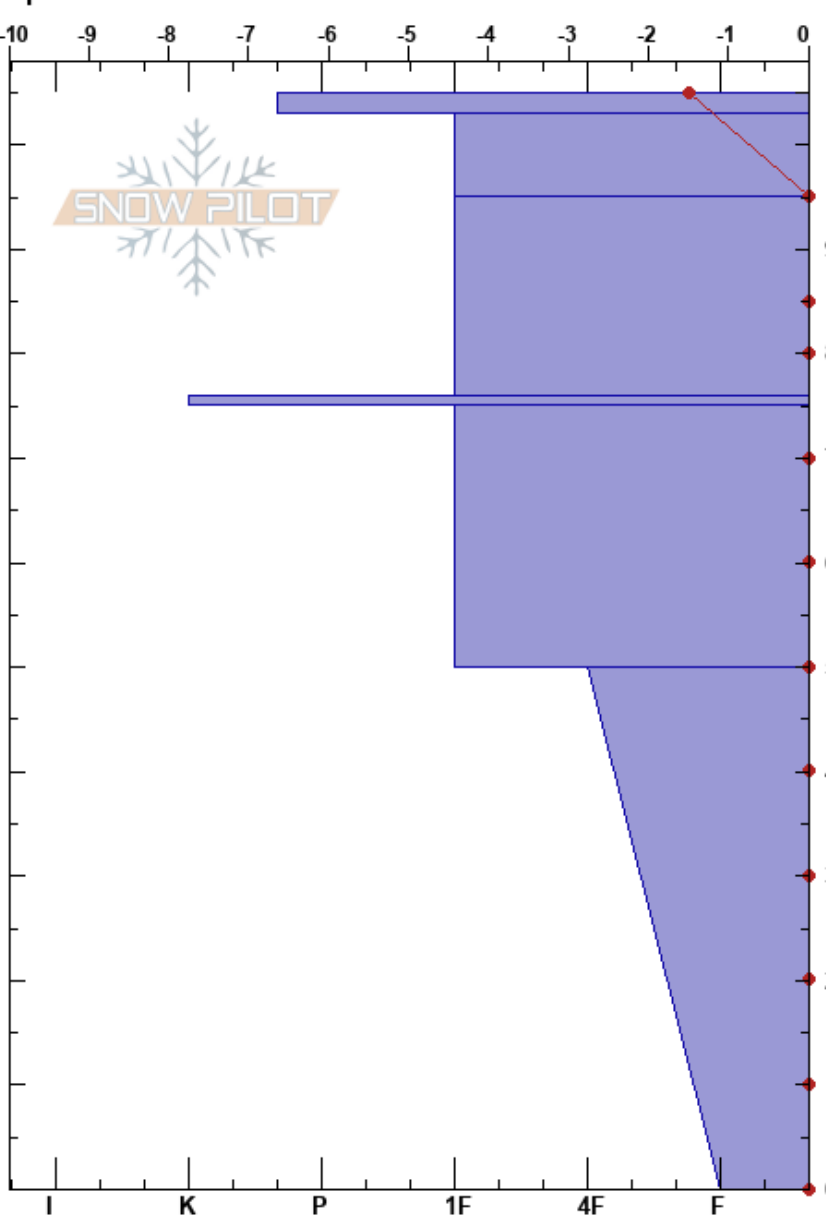

20230414 Buckhorn Boun Carson Spung

Aspen Mountain Boundary 04/14/2023 - 3:15pm

CO Co-ord: 39.15398N, -106.82350W

Elevation: 10840 ft

Slope Angle: 37°

Aspect: 280°

Wind Loading: no

Specifics:

Stability: Fair

Air Temperature: -4°C

Sky Cover: X

Precipitation: S-1

Wind: W Light Breeze

HS: 105

PF: 105 50-0cm: Problematic layer

PS: 10

Layer Notes:

Form	Crystal		Moisture	ρ kg/m ³	Stability tests & Layer comments
	Size				
* r	1				
⊙⊙			D		
∩			D		
∩			D		
⊙⊙			D		
⊖	1.5-2		D		
∧	2.5-3		D-M		

← ECTP13 @50cm

← STE @50cm

← CT3, SP @0cm

← CT8, SP @0cm

Notes: Stout dust layer noted in top 5cms