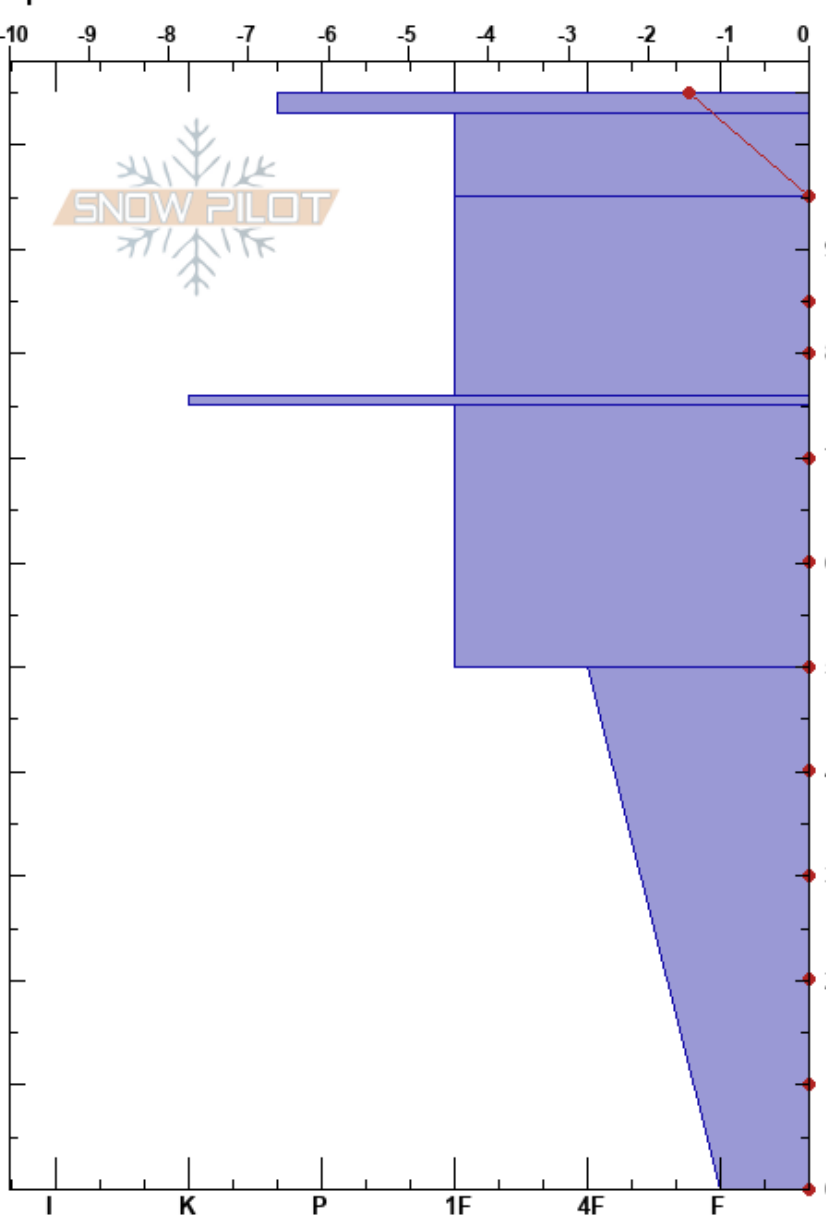

20230414 Buckhorn Boun Carson Spung

Aspen Mountain Boundary 04/14/2023 - 3:15pm

CO Co-ord: 39.15398N, -106.82350W

Elevation: 10840 ft

Slope Angle: 37°

Aspect: 280°

Wind Loading: no

Specifics:

Stability: Fair

Air Temperature: -4°C

Sky Cover: X

Precipitation: S-1

Wind: W Light Breeze

HS: 105

PF: 105 50-0cm: Problematic layer

PS: 10

Layer Notes:

Height (cm)	Crystal		Moisture	ρ kg/m ³	Stability tests & Layer comments
	Form	Size			
105	* r	1			
100	⊙⊙		D		
95	∩		D		
90					
85	∩		D		
80					
75	⊙⊙		D		
70					
65					
60	⊖	1.5-2	D		
55					
50					← ECTP13 @50cm ← STE @50cm
45					
40					
35					
30					
25	∧	2.5-3	D-M		
20					
15					
10					
0					← CT3, SP @0cm ← CT8, SP @0cm

Notes: Stout dust layer noted in top 5cms