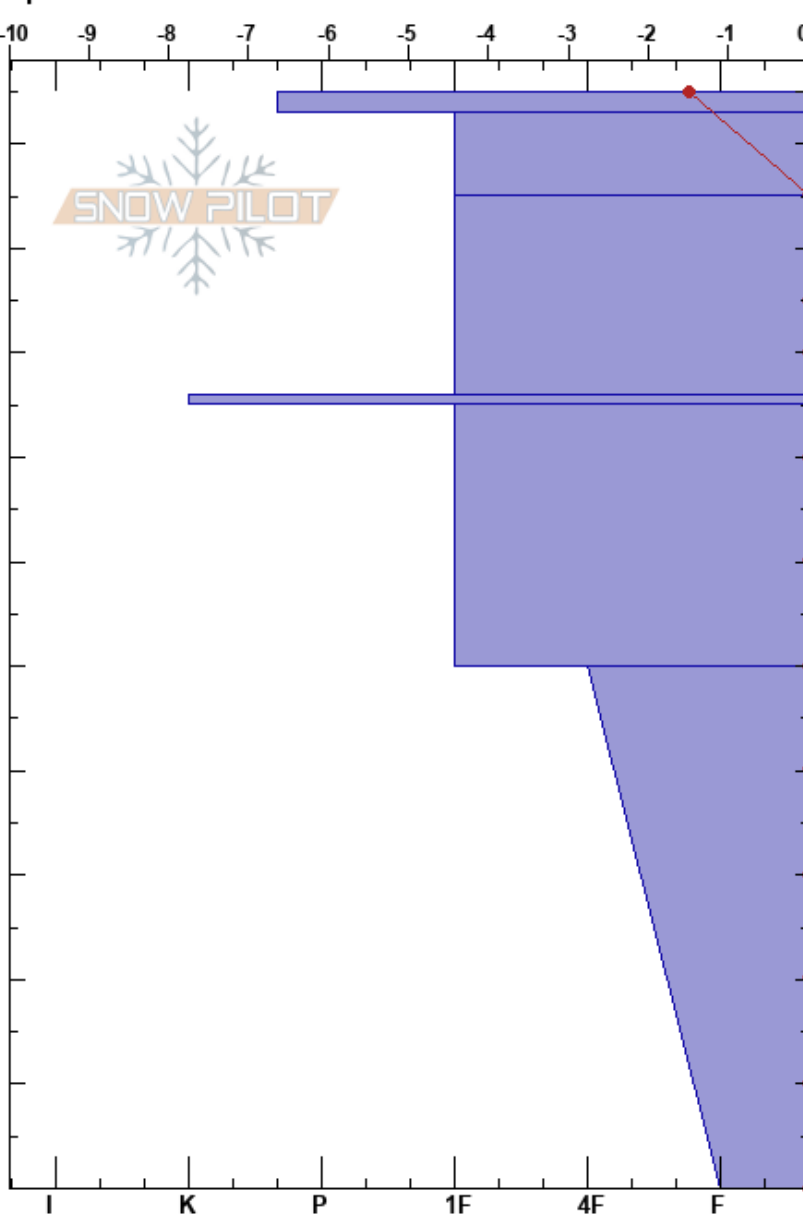

20230414 Buckhorn Boun Carson Spung

Aspen Mountain Boundary 04/14/2023 - 3:15pm

CO Co-ord: 39.15398N, -106.82350W

Elevation: 10840 ft

Aspect: 280°

Specifics:

Slope Angle: 37°

Wind Loading: no

Stability: Fair

Air Temperature: -4°C

Sky Cover: X

Precipitation: S-1

Wind: W Light Breeze

HS: 105

PF: 105 50-0cm: Problematic layer

PS: 10

Layer Notes:

Height (cm)	Crystal		Moisture	ρ kg/m ³	Stability tests & Layer comments
	Form	Size			
105	* r	1			
100	⊙⊙		D		
90	∩		D		
80	∩		D		
75	⊙⊙		D		
60	⊖	1.5-2	D		
50					← ECTP13 @50cm ← STE @50cm
30	^	2.5-3	D-M		
0					← CT3, SP @0cm ← CT8, SP @0cm

Notes: Stout dust layer noted in top 5cms