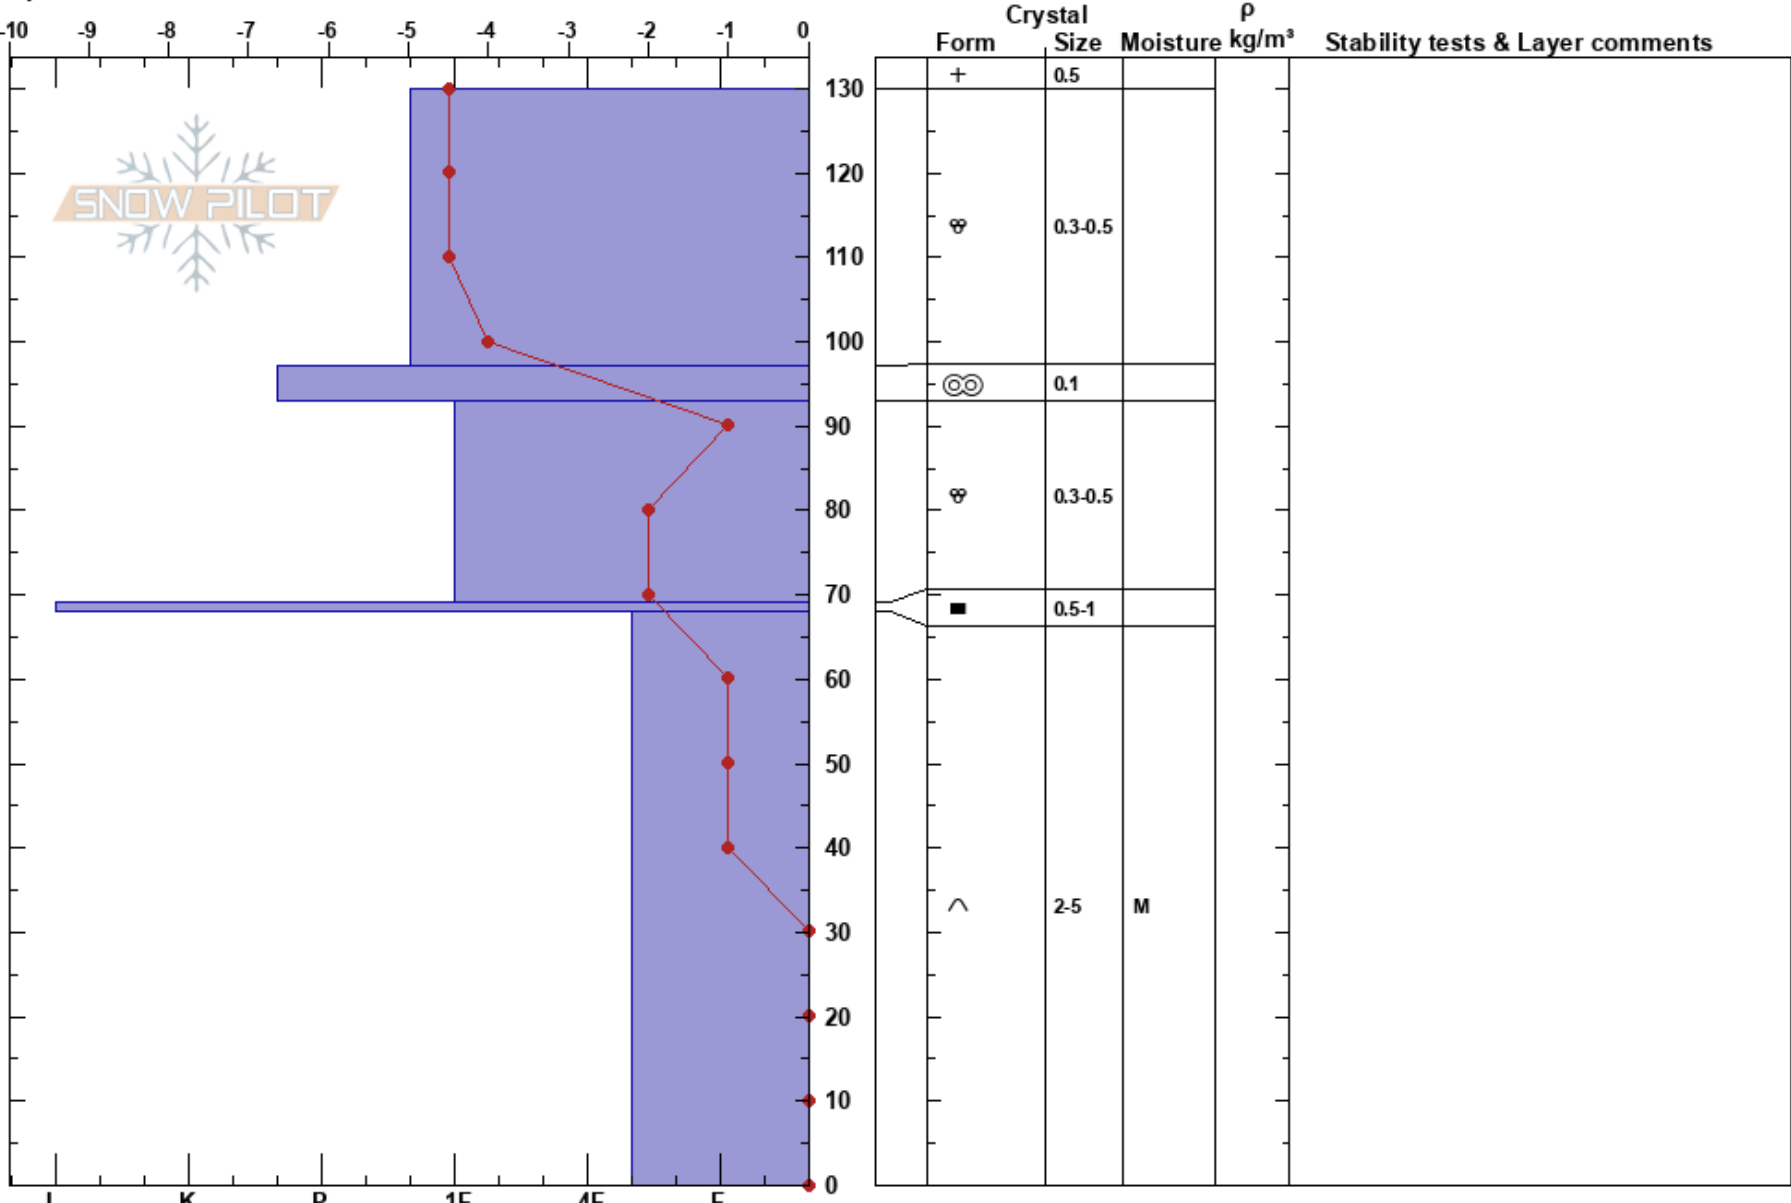

WB 5 Julian Caballero  
 Arapahoe Basin Ski Area 04/14/2023 - 9:00am  
 CO Co-ord: 39.62133N, -105.88308W  
 Elevation: 12140 ft Slope Angle: 40°  
 Aspect: 150° Wind Loading: previous

Stability: HS: 130 Layer Notes:  
 Air Temperature: 19°C PF: 5 68-0cm: Problematic layer  
 Sky Cover: BKN PS: 0  
 Precipitation: S-1  
 Wind: SE Light Breeze

Specifics: Pit dug in a Ski Area; Recent avalanche activity on similar slopes; Ski tracks on slope; We skied slope

Notes: Ice columns noted throughout adjacent pit wall, lensing ice layers associated with 69-68cm deep ice form.