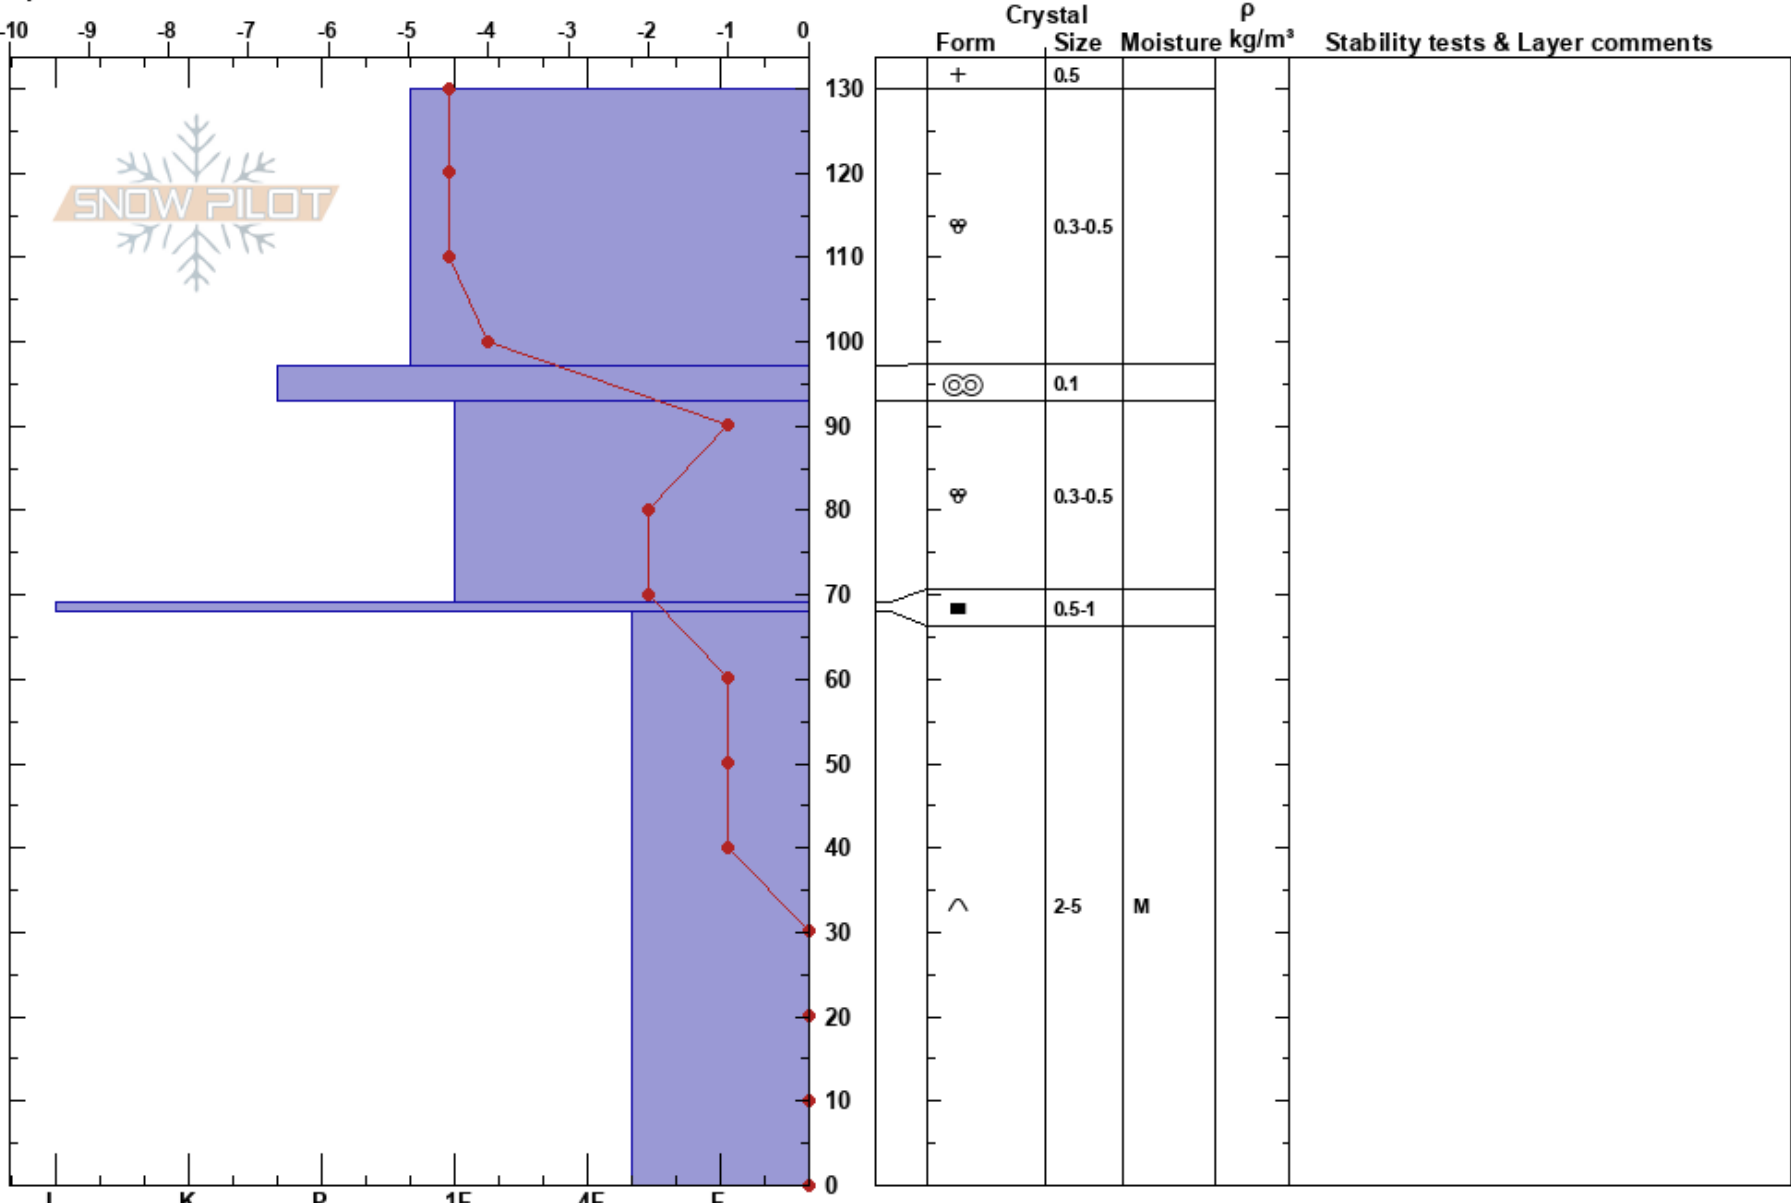

WB 5 Julian Caballero
 Arapahoe Basin Ski Area 04/14/2023 - 9:00am
 CO Co-ord: 39.62133N, -105.88308W
 Elevation: 12140 ft Slope Angle: 40°
 Aspect: 150° Wind Loading: previous

Stability: HS: 130 Layer Notes:
 Air Temperature: 19°C PF: 5 68-0cm: Problematic layer
 Sky Cover: BKN PS: 0
 Precipitation: S-1
 Wind: SE Light Breeze

Specifics: Pit dug in a Ski Area; Recent avalanche activity on similar slopes; Ski tracks on slope; We skied slope

Notes: Ice columns noted throughout adjacent pit wall, lensing ice layers associated with 69-68cm deep ice form.