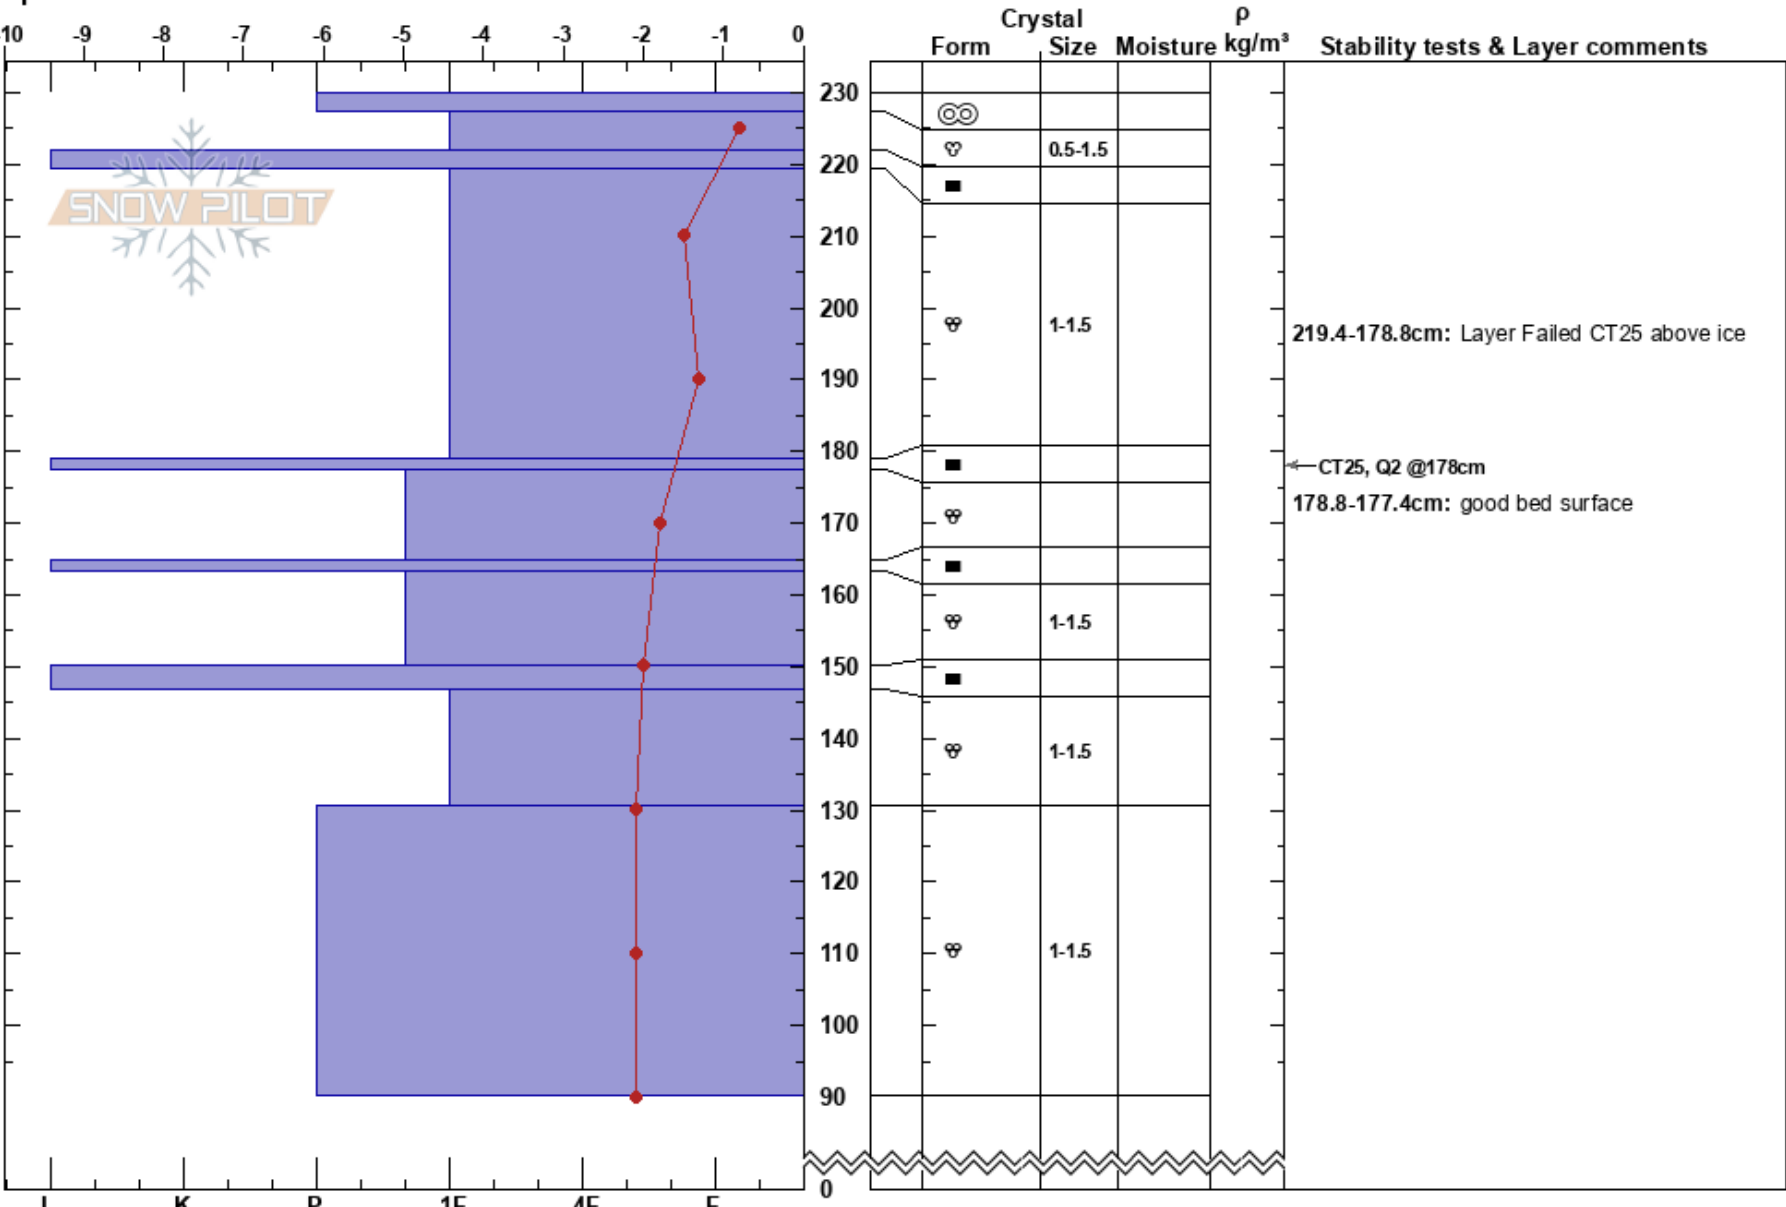

Top Black Forest
 Spring Mountains
 NV
Elevation: 10420 ft
Aspect: 46°
Specifics:

Martha Law
 04/14/2023 - 11:20am
Co-ord:
Slope Angle: 39°
Wind Loading: no

Stability: Fair
Air Temperature: 0°C
Sky Cover: CLR
Precipitation: NO
Wind: Calm

HS: 230
Layer Notes:
 219.4-178.8cm: Layer Failed CT25 above ice
 178.8-177.4cm: good bed surface
 178.8-177.4cm: Problematic layer

Notes: Just off to the east side of top mystic ridge