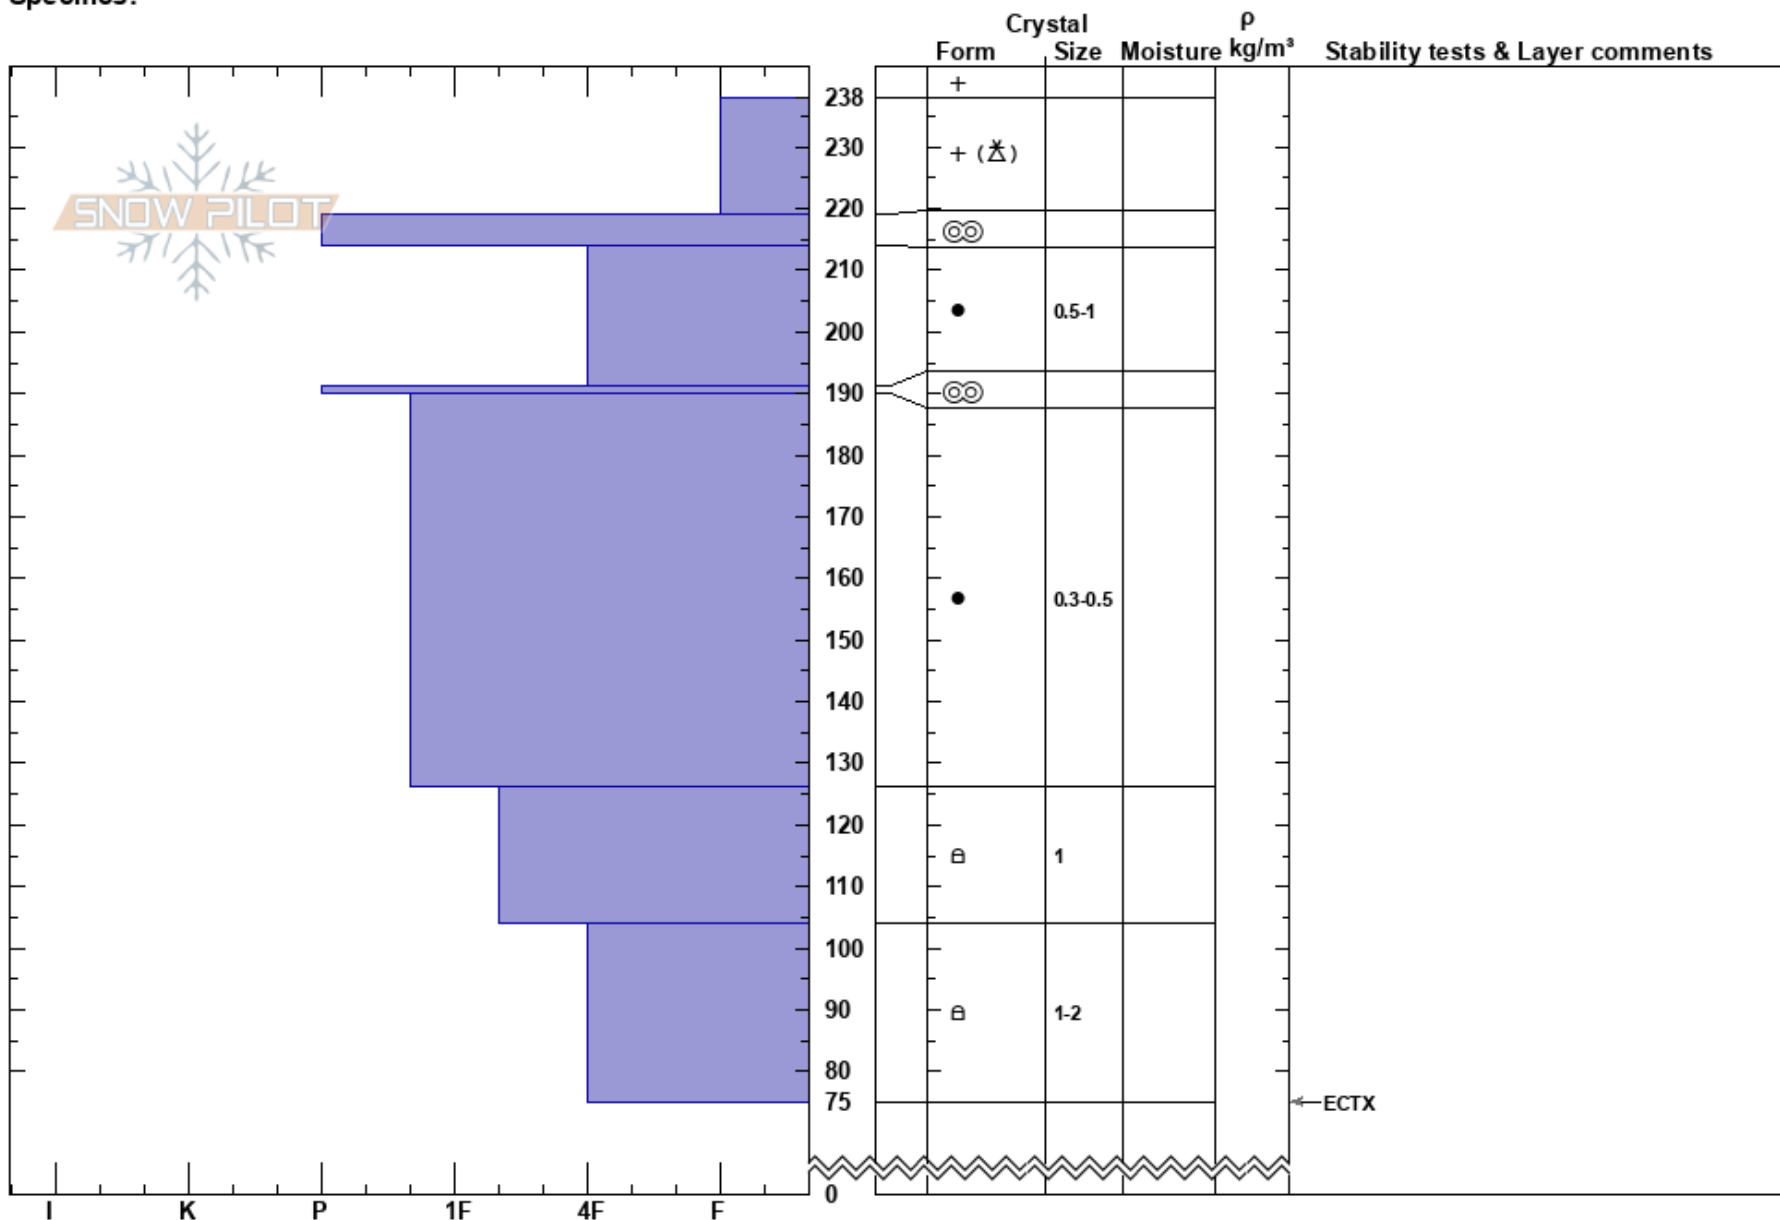

YC Eglise Phase 3
 Madison Range-N
 MT
 Elevation: 9500 ft
 Aspect: N
 Specifics:

Jackson Breen
 04/14/2023 - 11:30am
 Co-ord: 45.19927N, -111.44064W
 Slope Angle: 26°
 Wind Loading: no

Stability:
 Air Temperature: -7°C
 Sky Cover: OVC
 Precipitation: S-1
 Wind: W Light Breeze

HS:238

Layer Notes:

← ECTX

Notes: Pit dug by Isaac Flemming and Jackson Breen