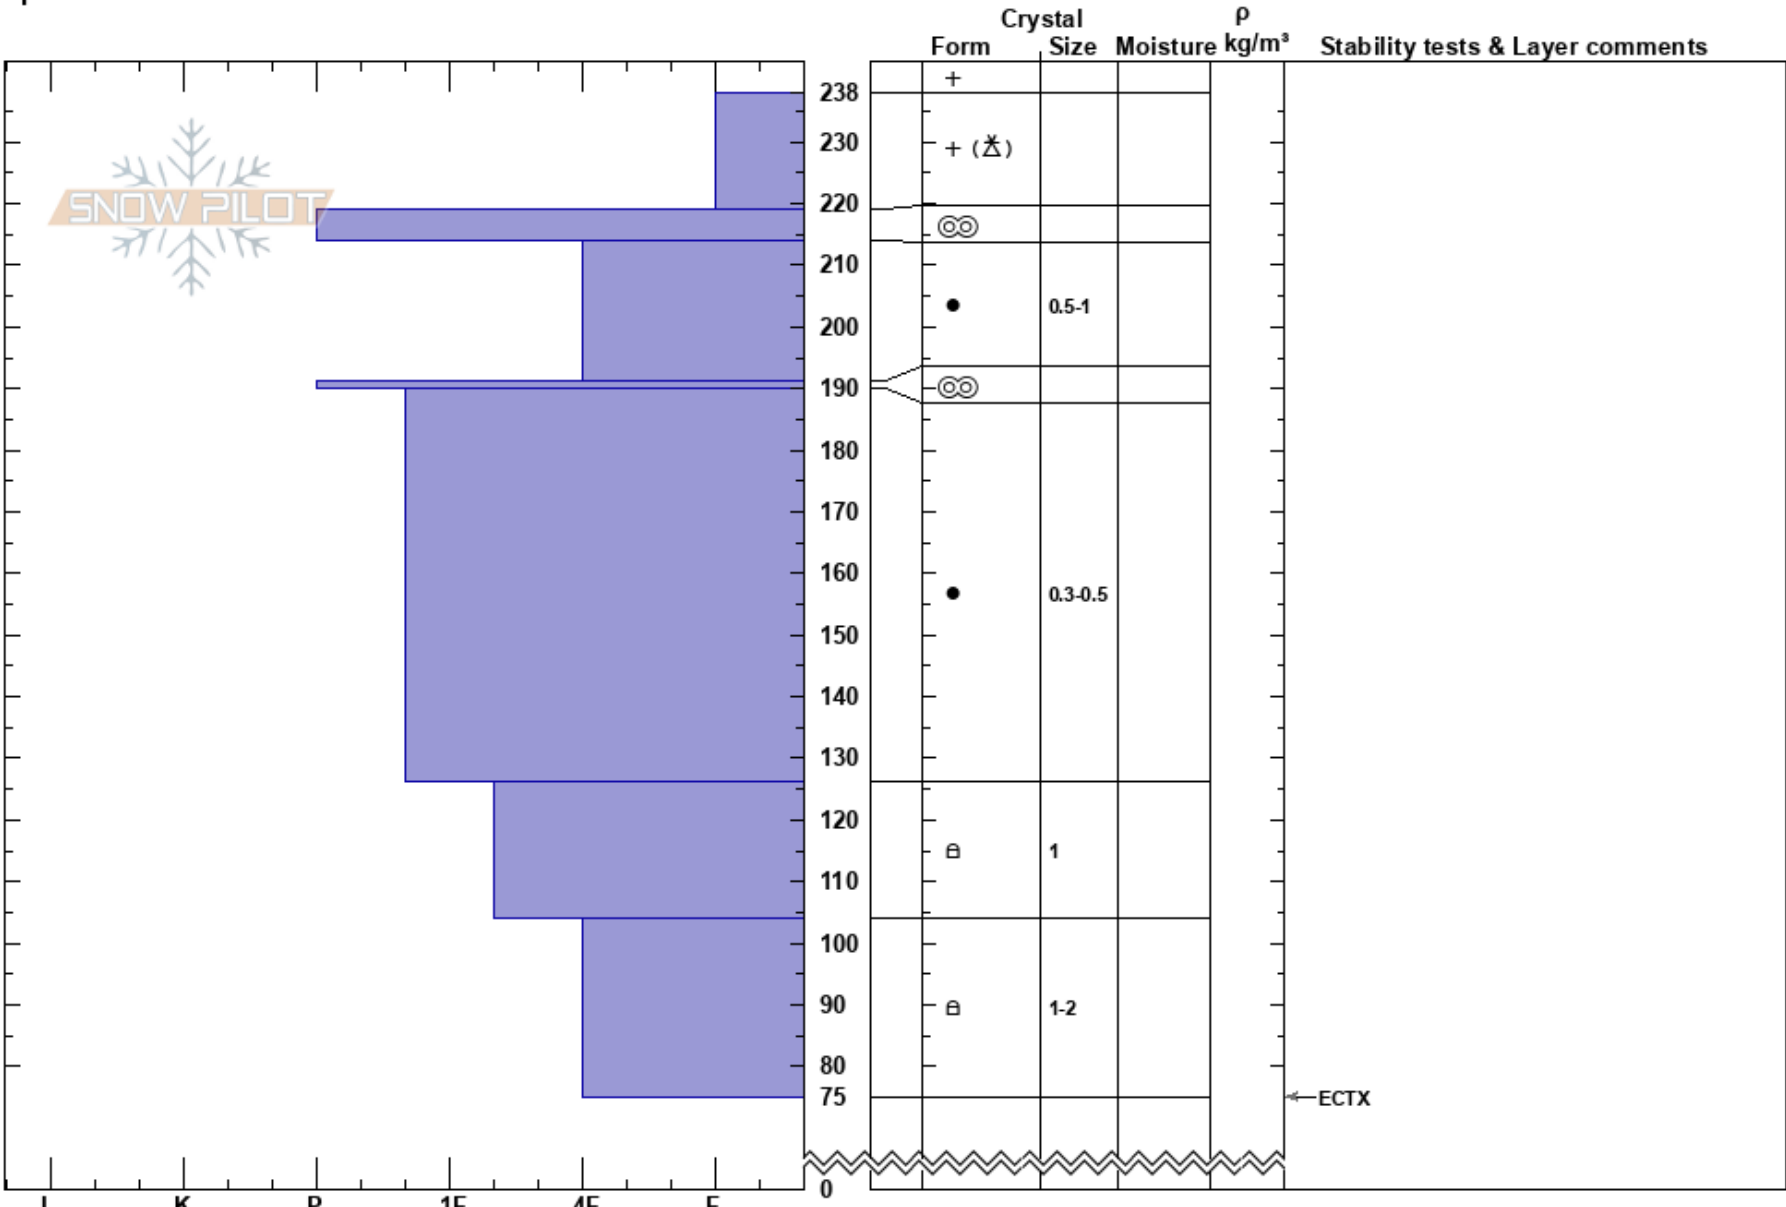

YC Eglise Phase 3
 Madison Range-N
 MT
 Elevation: 9500 ft
 Aspect: N
 Specifics:

Jackson Breen
 04/14/2023 - 11:30am
 Co-ord: 45.19927N, -111.44064W
 Slope Angle: 26°
 Wind Loading: no

Stability:
 Air Temperature: -7°C
 Sky Cover: OVC
 Precipitation: S-1
 Wind: W Light Breeze

HS:238 Layer Notes:

Notes: Pit dug by Isaac Flemming and Jackson Breen