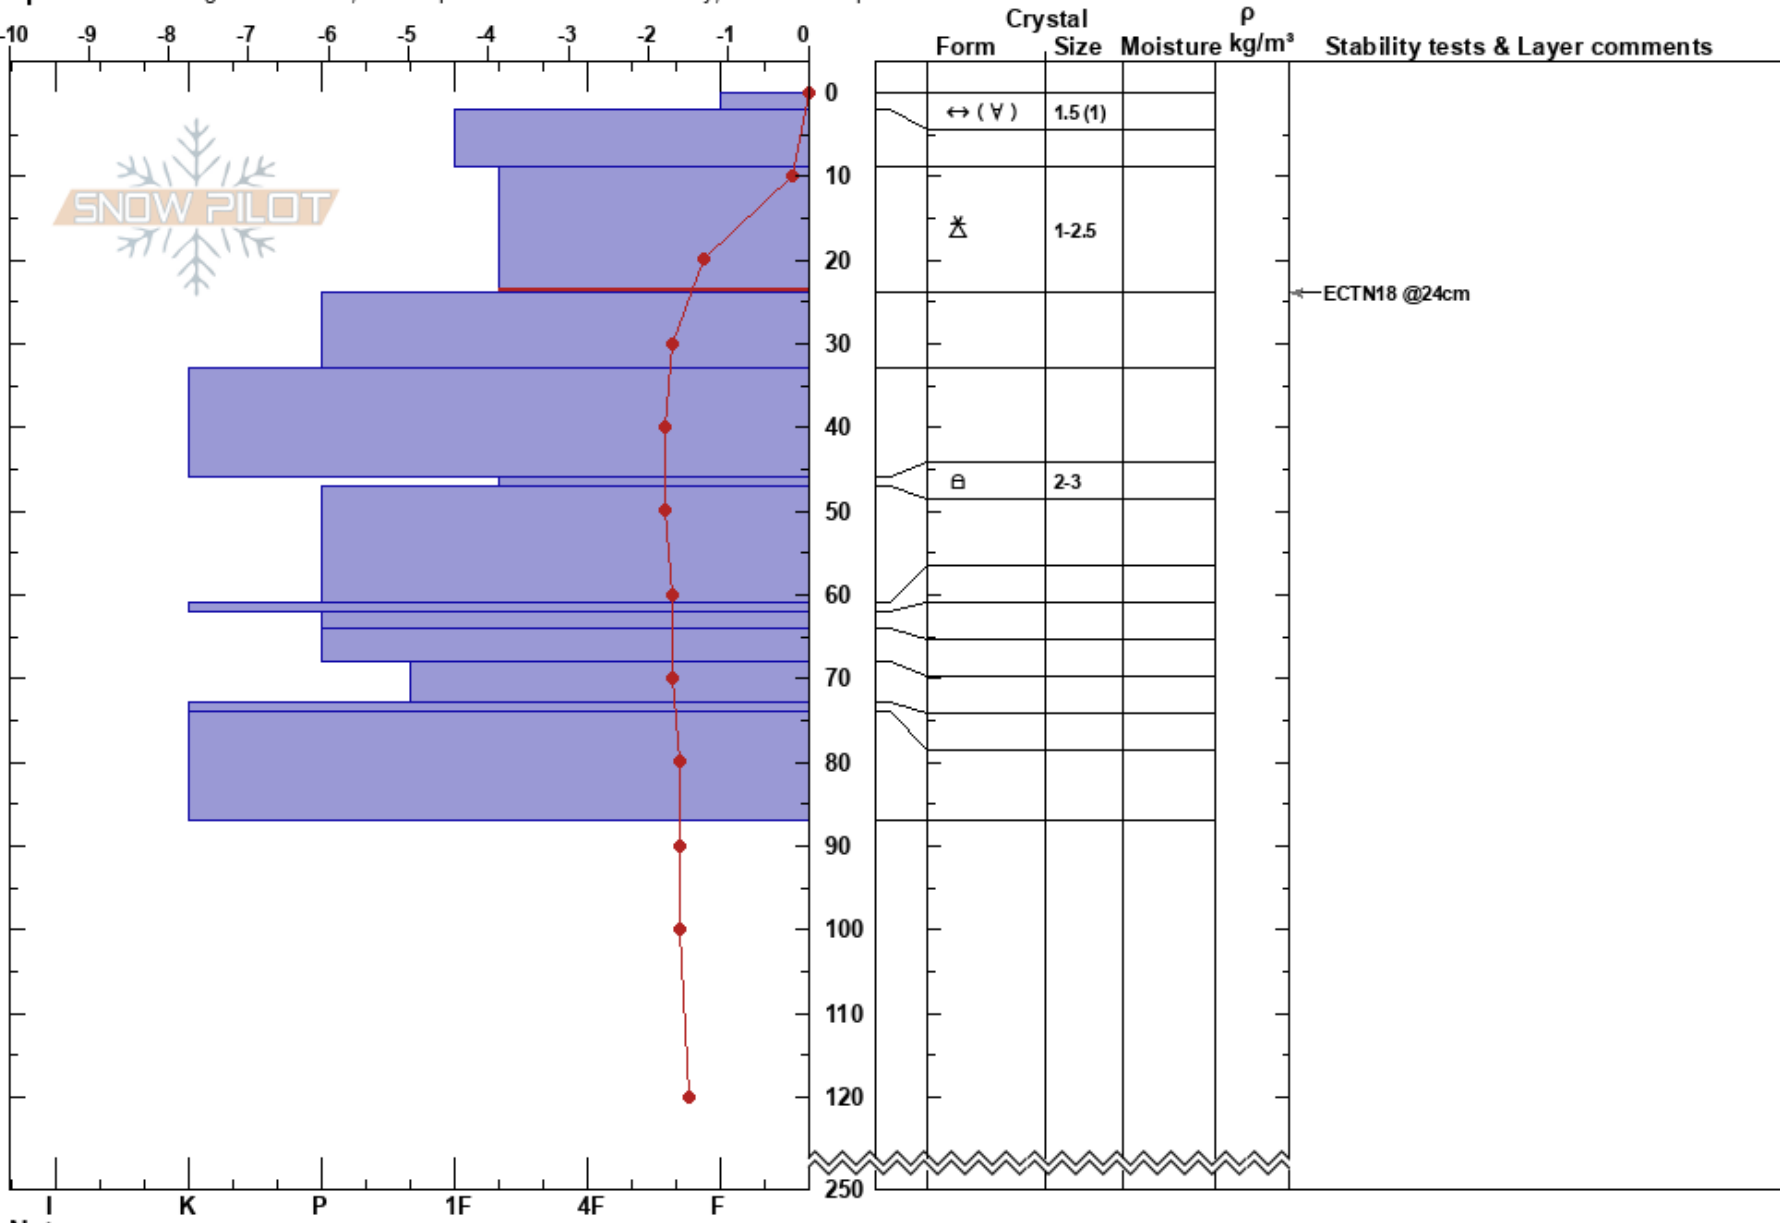

HF. Reithólaskál  
 Tröllaskagi  
 Iceland  
 Elevation: 1040 m  
 Aspect: E

David Stöckel  
 14/04/2023 - 15:45  
 Co-ord: 65.65635N, -18.25879W  
 Slope Angle: 32°  
 Wind Loading: no

Stability: Good HS:250  
 Air Temperature: 0.5°C PF: 0  
 Sky Cover: BKN PS: 0  
 Precipitation: NO  
 Wind: NE Calm  
 Layer Notes: 9-24cm: Problematic layer

Specifics: Pit dug in a Ski Area; Pit is representative of backcountry; We skied slope

Notes: