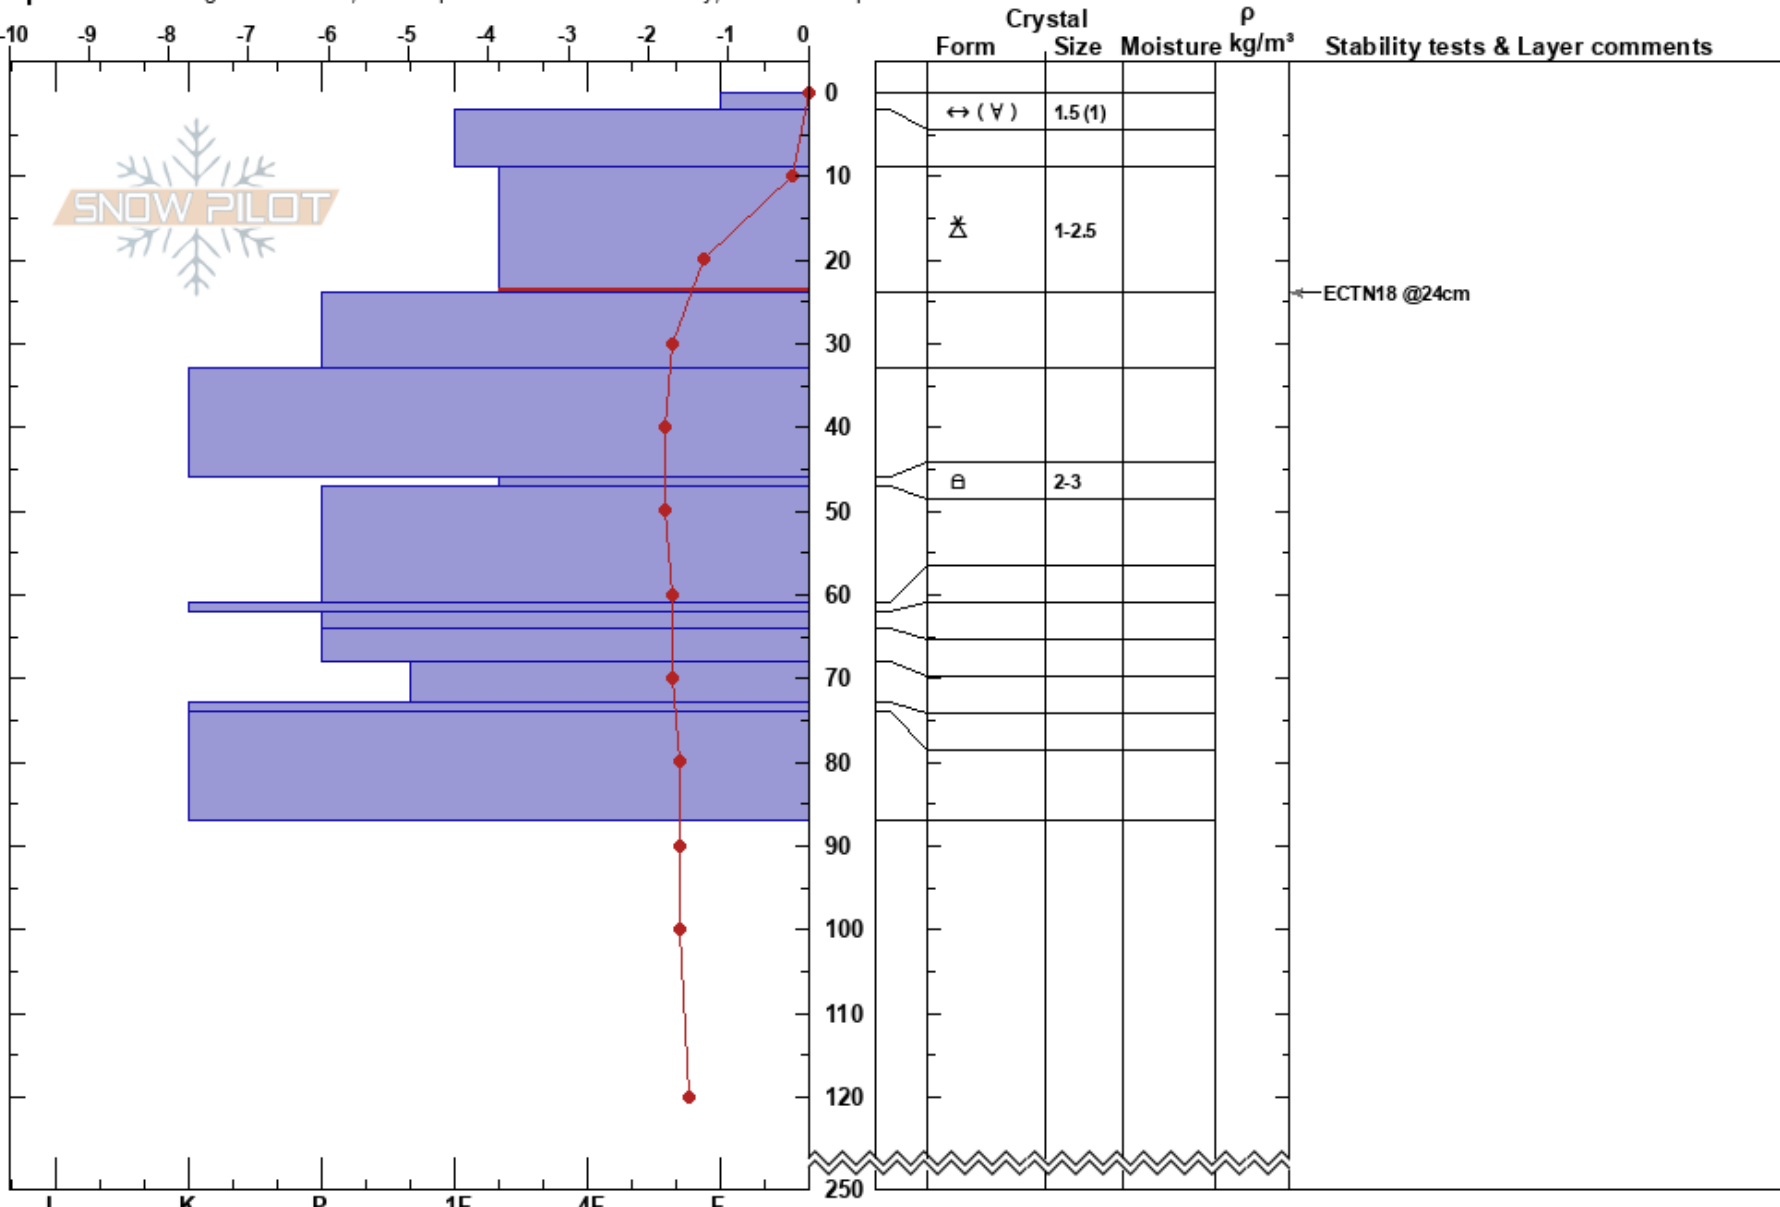

HF. Reithólaskál
 Tröllaskagi
 Iceland
 Elevation: 1040 m
 Aspect: E

David Stöckel
 14/04/2023 - 15:45
 Co-ord: 65.65635N, -18.25879W
 Slope Angle: 32°
 Wind Loading: no

Stability: Good HS:250
 Air Temperature: 0.5°C PF: 0
 Sky Cover: BKN PS: 0
 Precipitation: NO
 Wind: NE Calm
 Layer Notes: 9-24cm: Problematic layer

Specifics: Pit dug in a Ski Area; Pit is representative of backcountry; We skied slope

Notes: