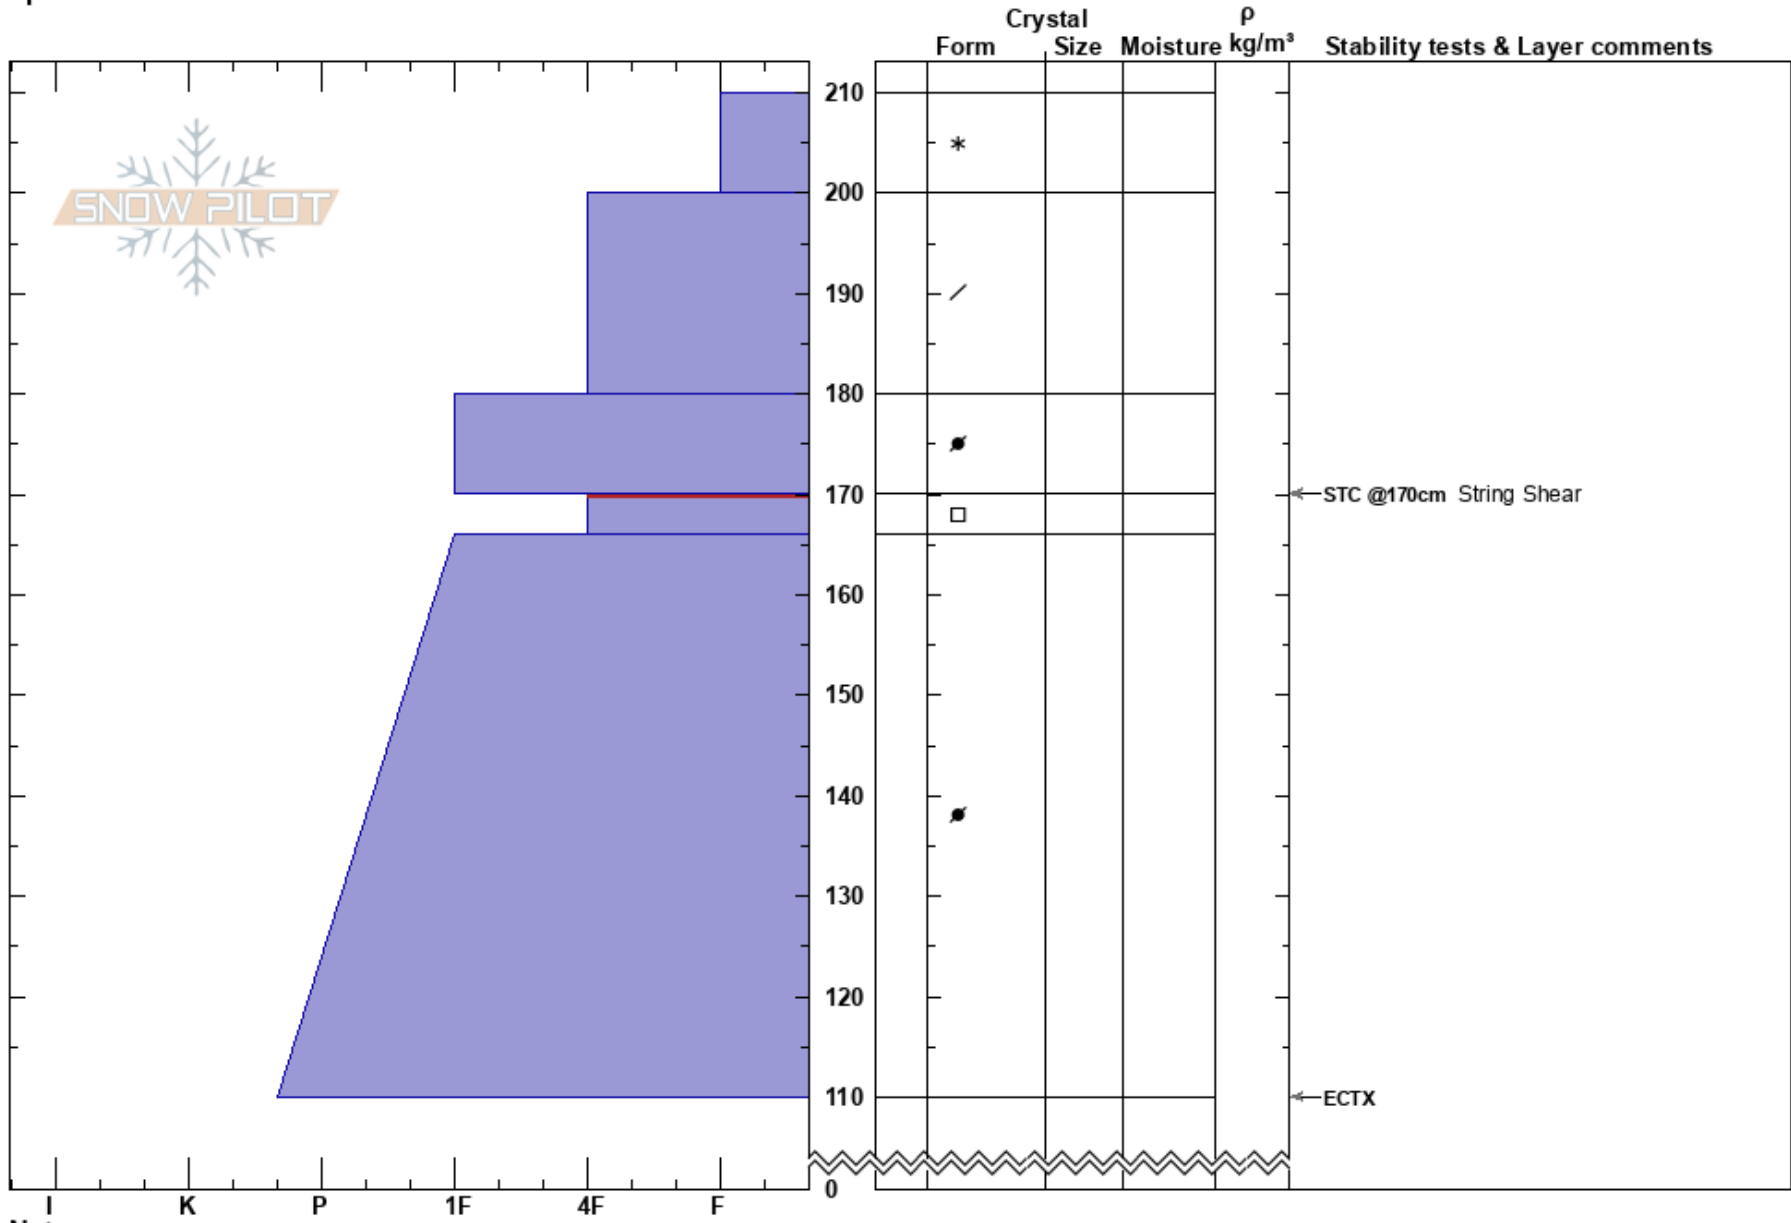

Whiskey Chutes  
 Tordrillo Range  
 AK  
 Elevation: 4000 ft  
 Aspect: 87°  
 Specifics:

Wes Wylie  
 04/13/2023 - 11:53am  
 Co-ord: 61.75011N, -151.83878W  
 Slope Angle: 27°  
 Wind Loading:

Stability:  
 Air Temperature: -8°C  
 Sky Cover: CLR  
 Precipitation: NO  
 Wind: Calm  
 HS: 210  
 PF: 20  
 PS: 10  
 170-166cm: Problematic layer