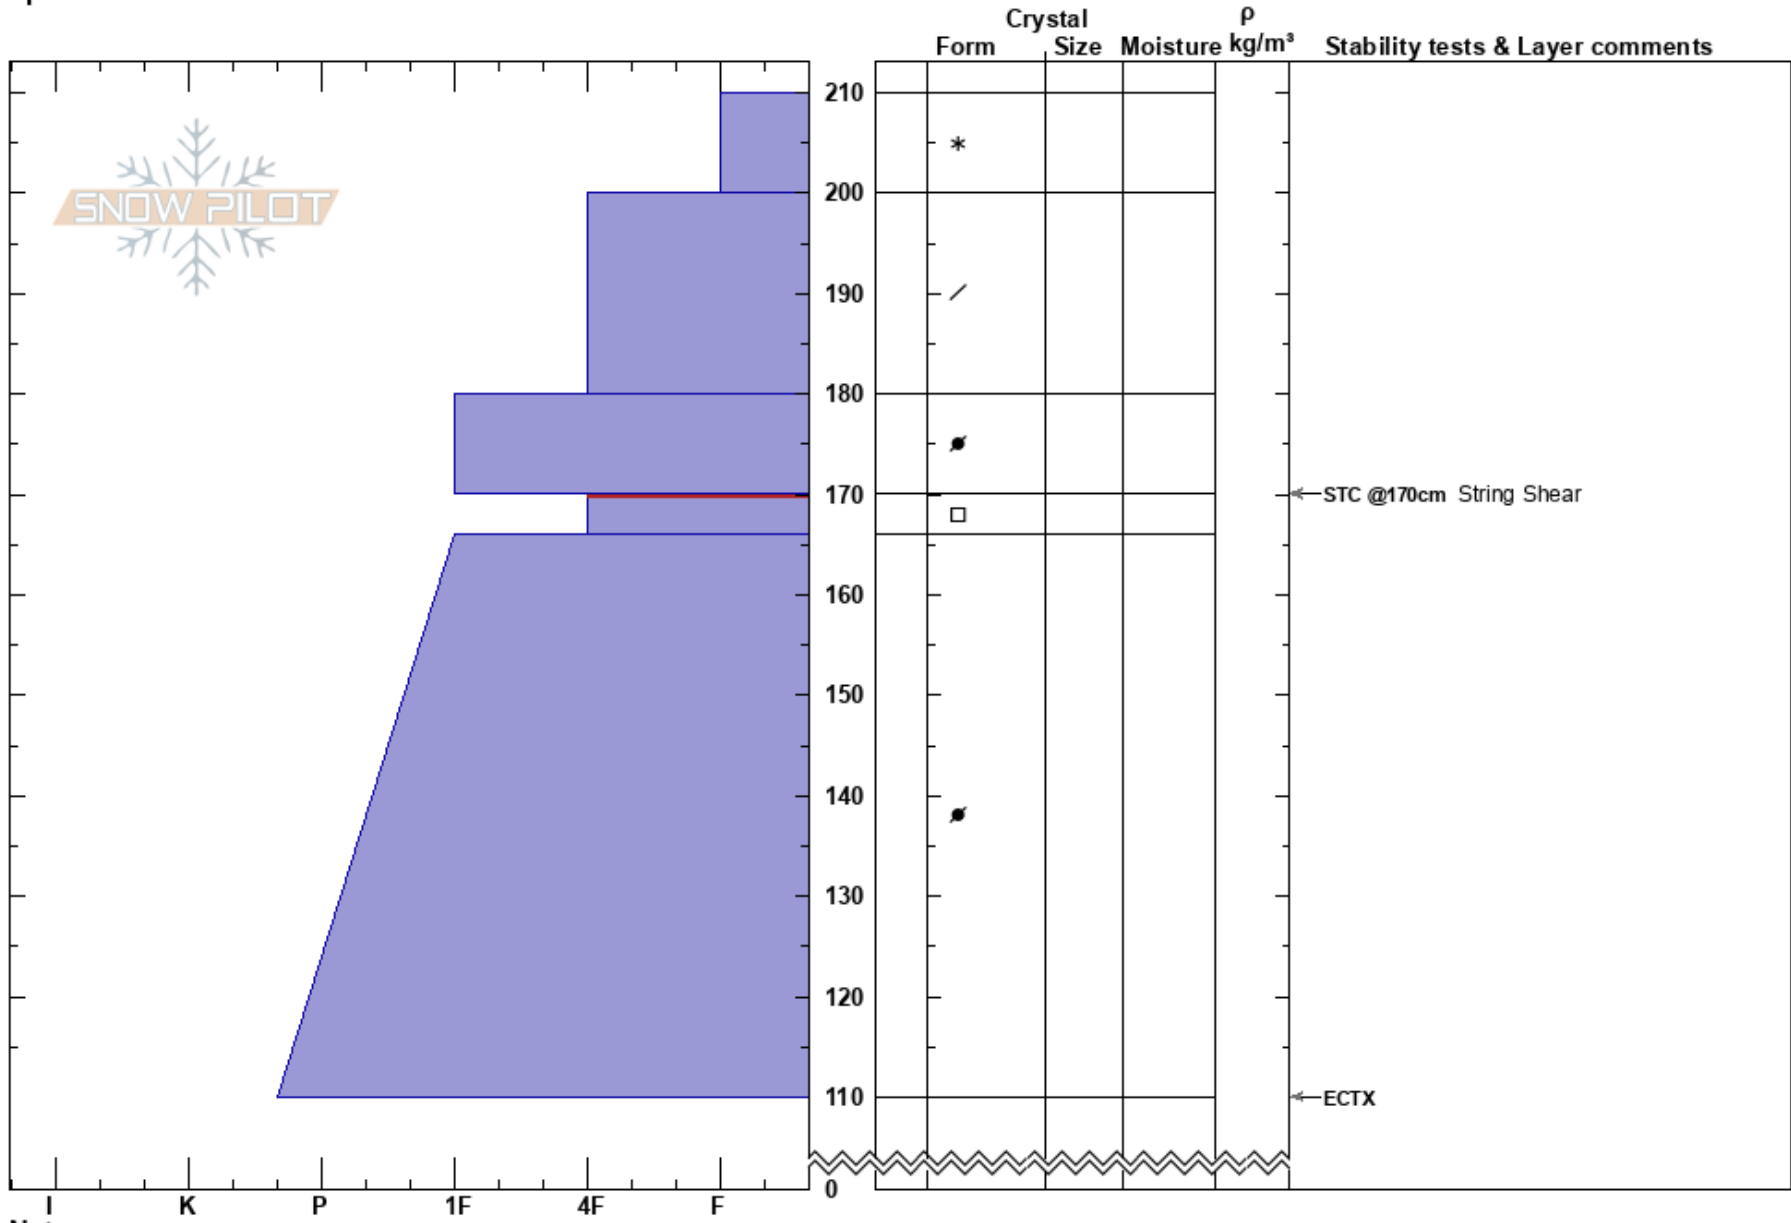

Whiskey Chutes  
 Tordrillo Range  
 AK  
 Elevation: 4000 ft  
 Aspect: 87°  
 Specifics:

Wes Wylie  
 04/13/2023 - 11:53am  
 Co-ord: 61.75011N, -151.83878W  
 Slope Angle: 27°  
 Wind Loading:

Stability: HS:210  
 Air Temperature: -8°C PF: 20 170-166cm: Problematic layer  
 Sky Cover: CLR PS: 10  
 Precipitation: NO  
 Wind: Calm