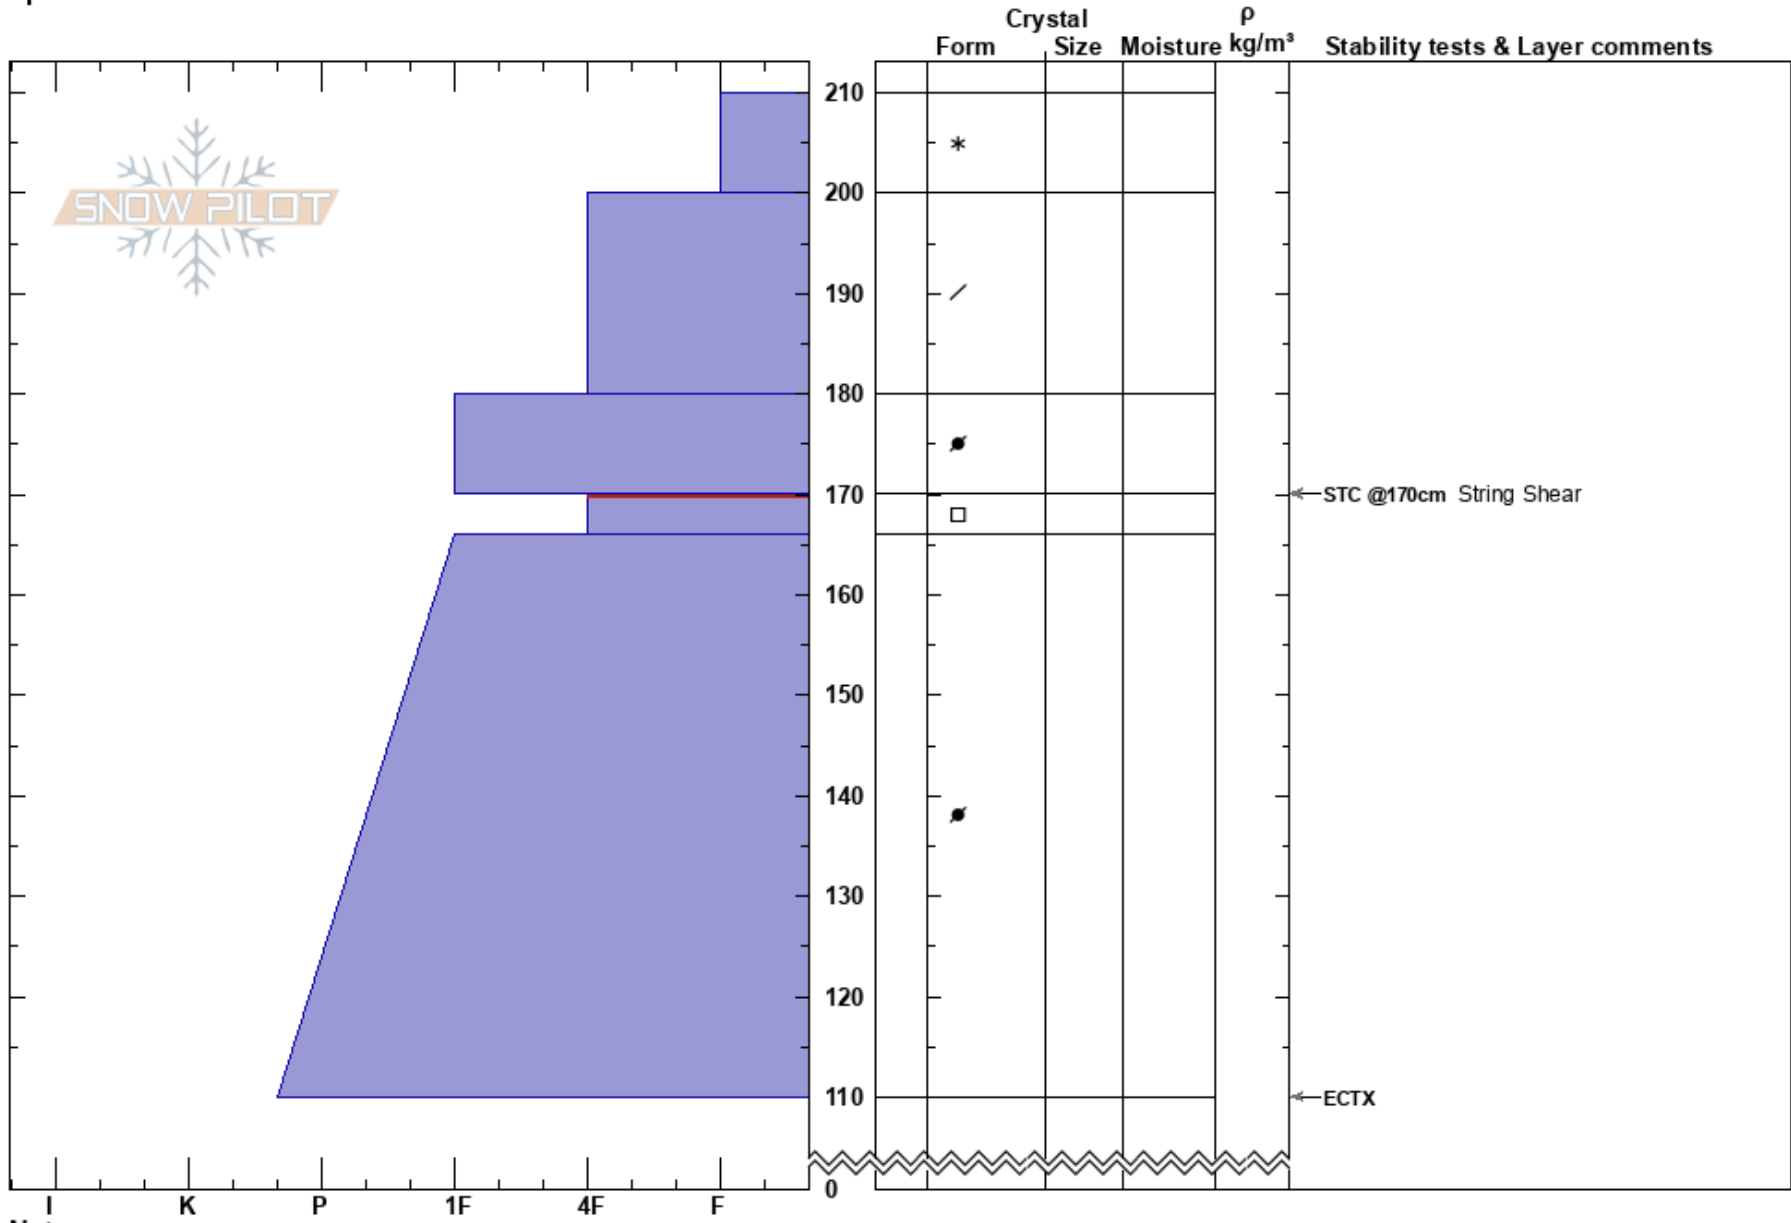

Whiskey Chutes
 Tordrillo Range
 AK
 Elevation: 4000 ft
 Aspect: 87°
 Specifics:

Wes Wylie
 04/13/2023 - 11:53am
 Co-ord: 61.75011N, -151.83878W
 Slope Angle: 27°
 Wind Loading:

Stability:
 Air Temperature: -8°C
 Sky Cover: CLR
 Precipitation: NO
 Wind: Calm
 HS: 210
 PF: 20
 PS: 10
 170-166cm: Problematic layer