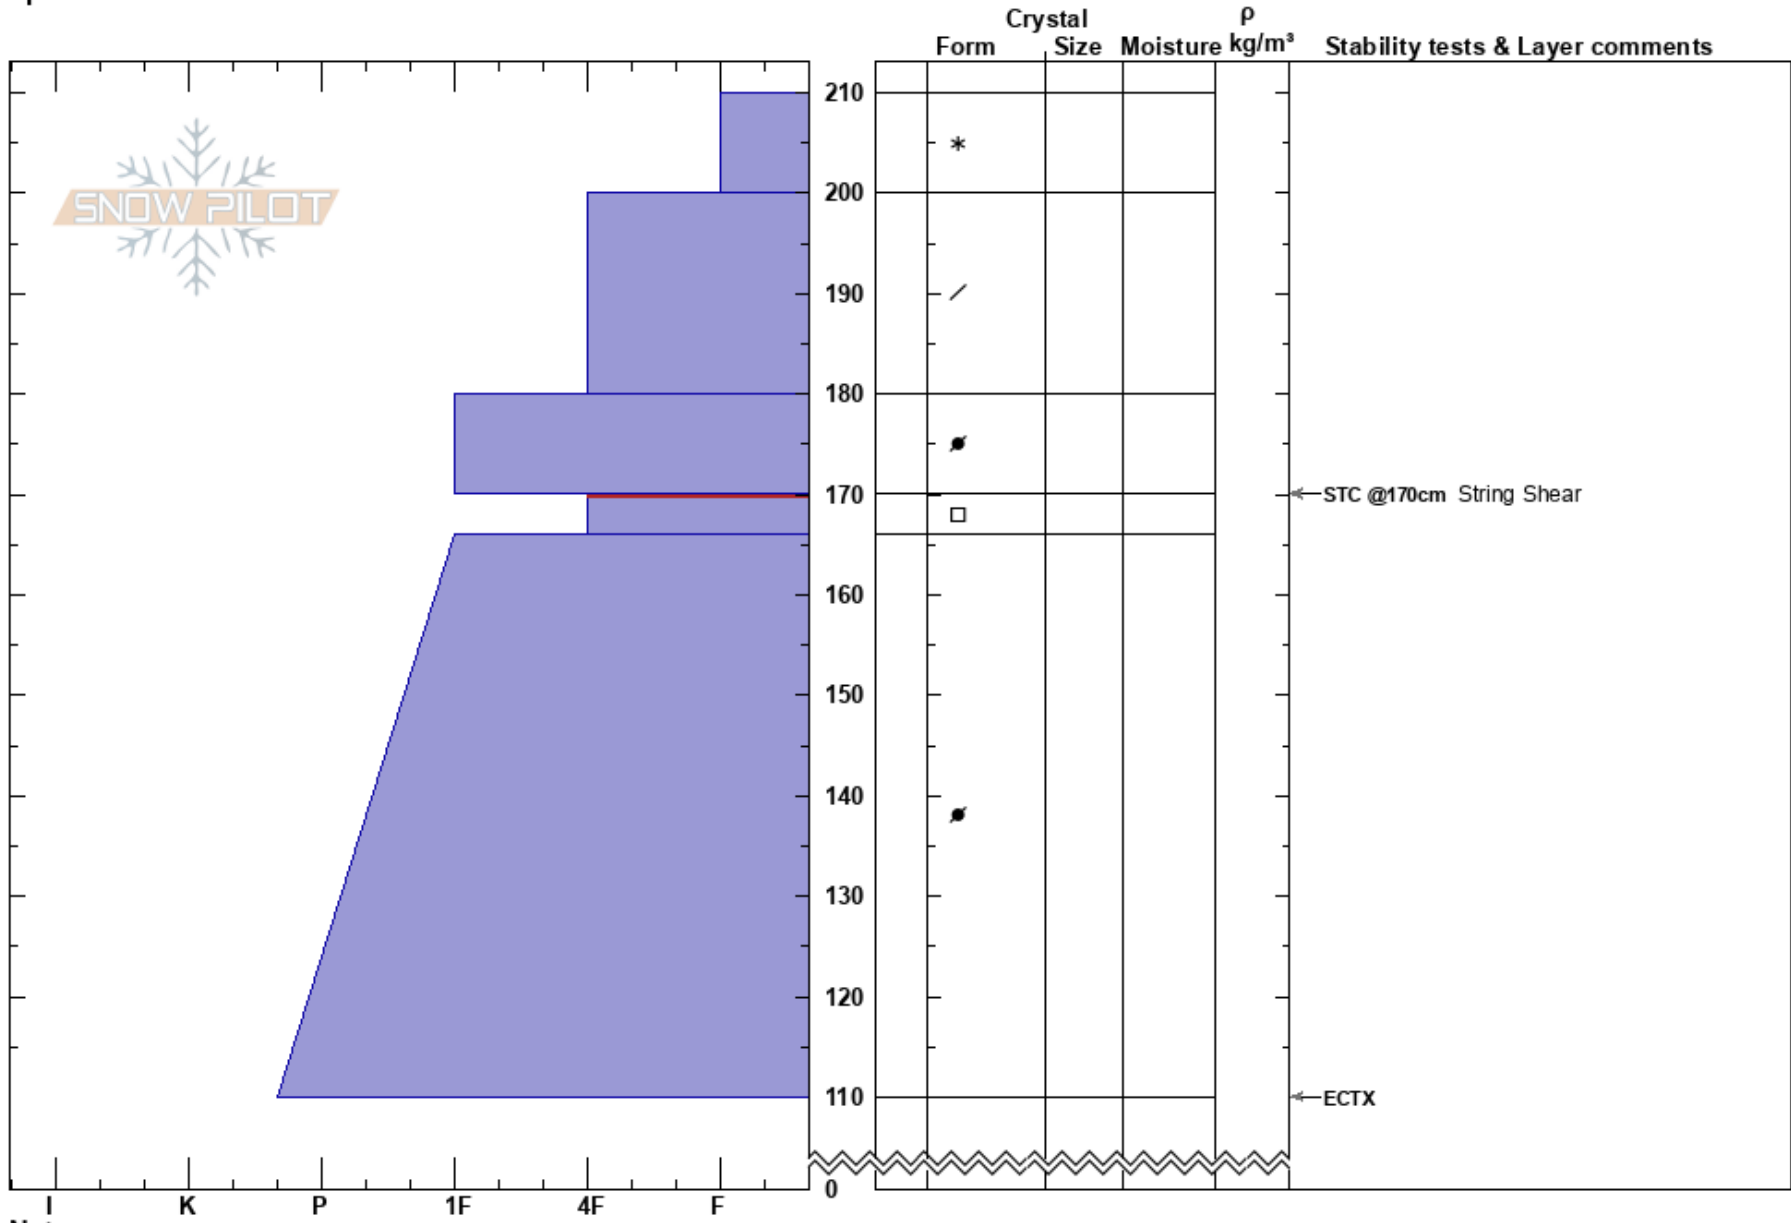

Whiskey Chutes
 Tordrillo Range
 AK
 Elevation: 4000 ft
 Aspect: 87°
 Specifics:

Wes Wylie
 04/13/2023 - 11:53am
 Co-ord: 61.75011N, -151.83878W
 Slope Angle: 27°
 Wind Loading:

Stability: HS:210
 Air Temperature: -8°C PF: 20 170-166cm: Problematic layer
 Sky Cover: CLR PS: 10
 Precipitation: NO
 Wind: Calm