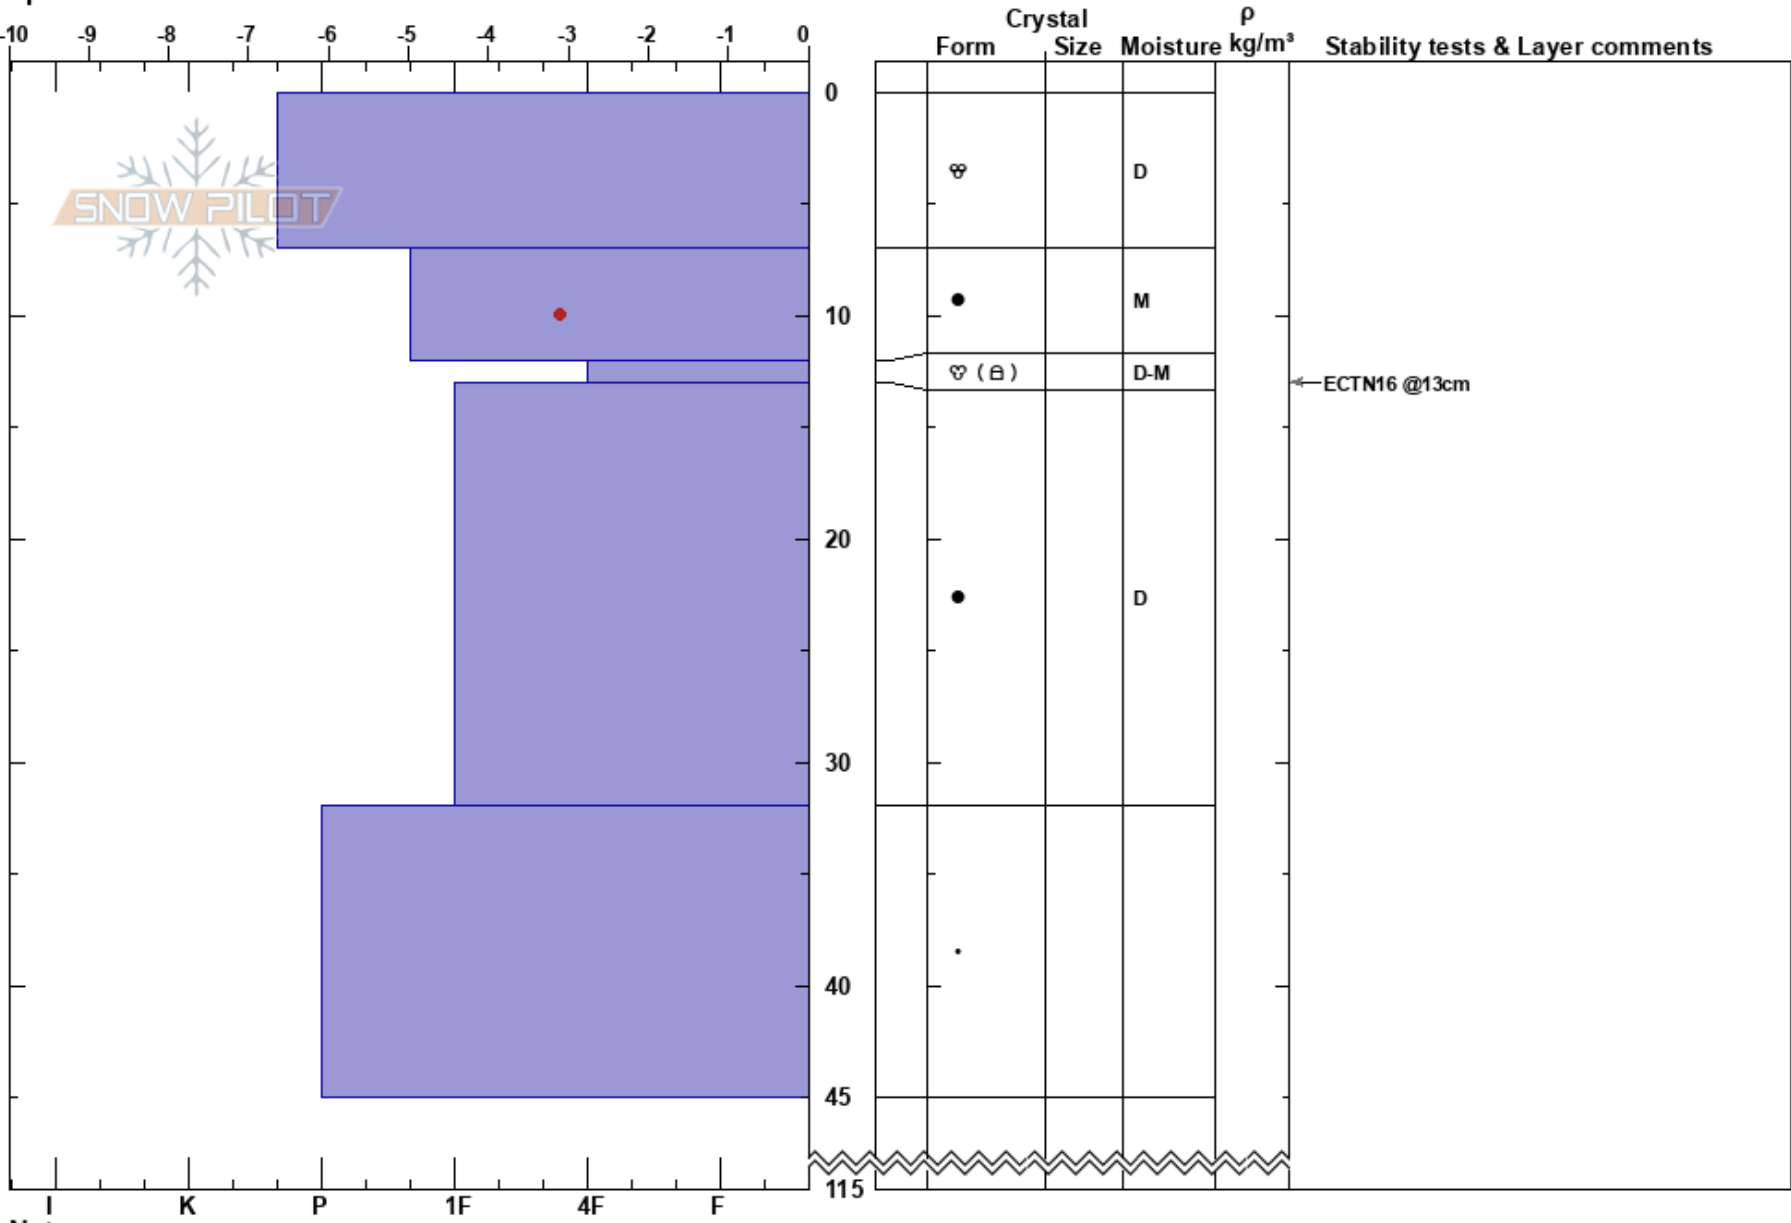

Dauna_NE
 Dauna
 Sweden
 Elevation: 870 m
 Aspect: NE
 Specifics:

Tyler Curtis
 14/04/2023 - 12:40
 Co-ord: 65.27551N, 15.26128E
 Slope Angle: 27°
 Wind Loading:

Stability:
 Air Temperature: -3.1°C
 Sky Cover: BKN
 Precipitation: NO
 Wind: SE Moderate

HS: 115

Layer Notes:

Notes: