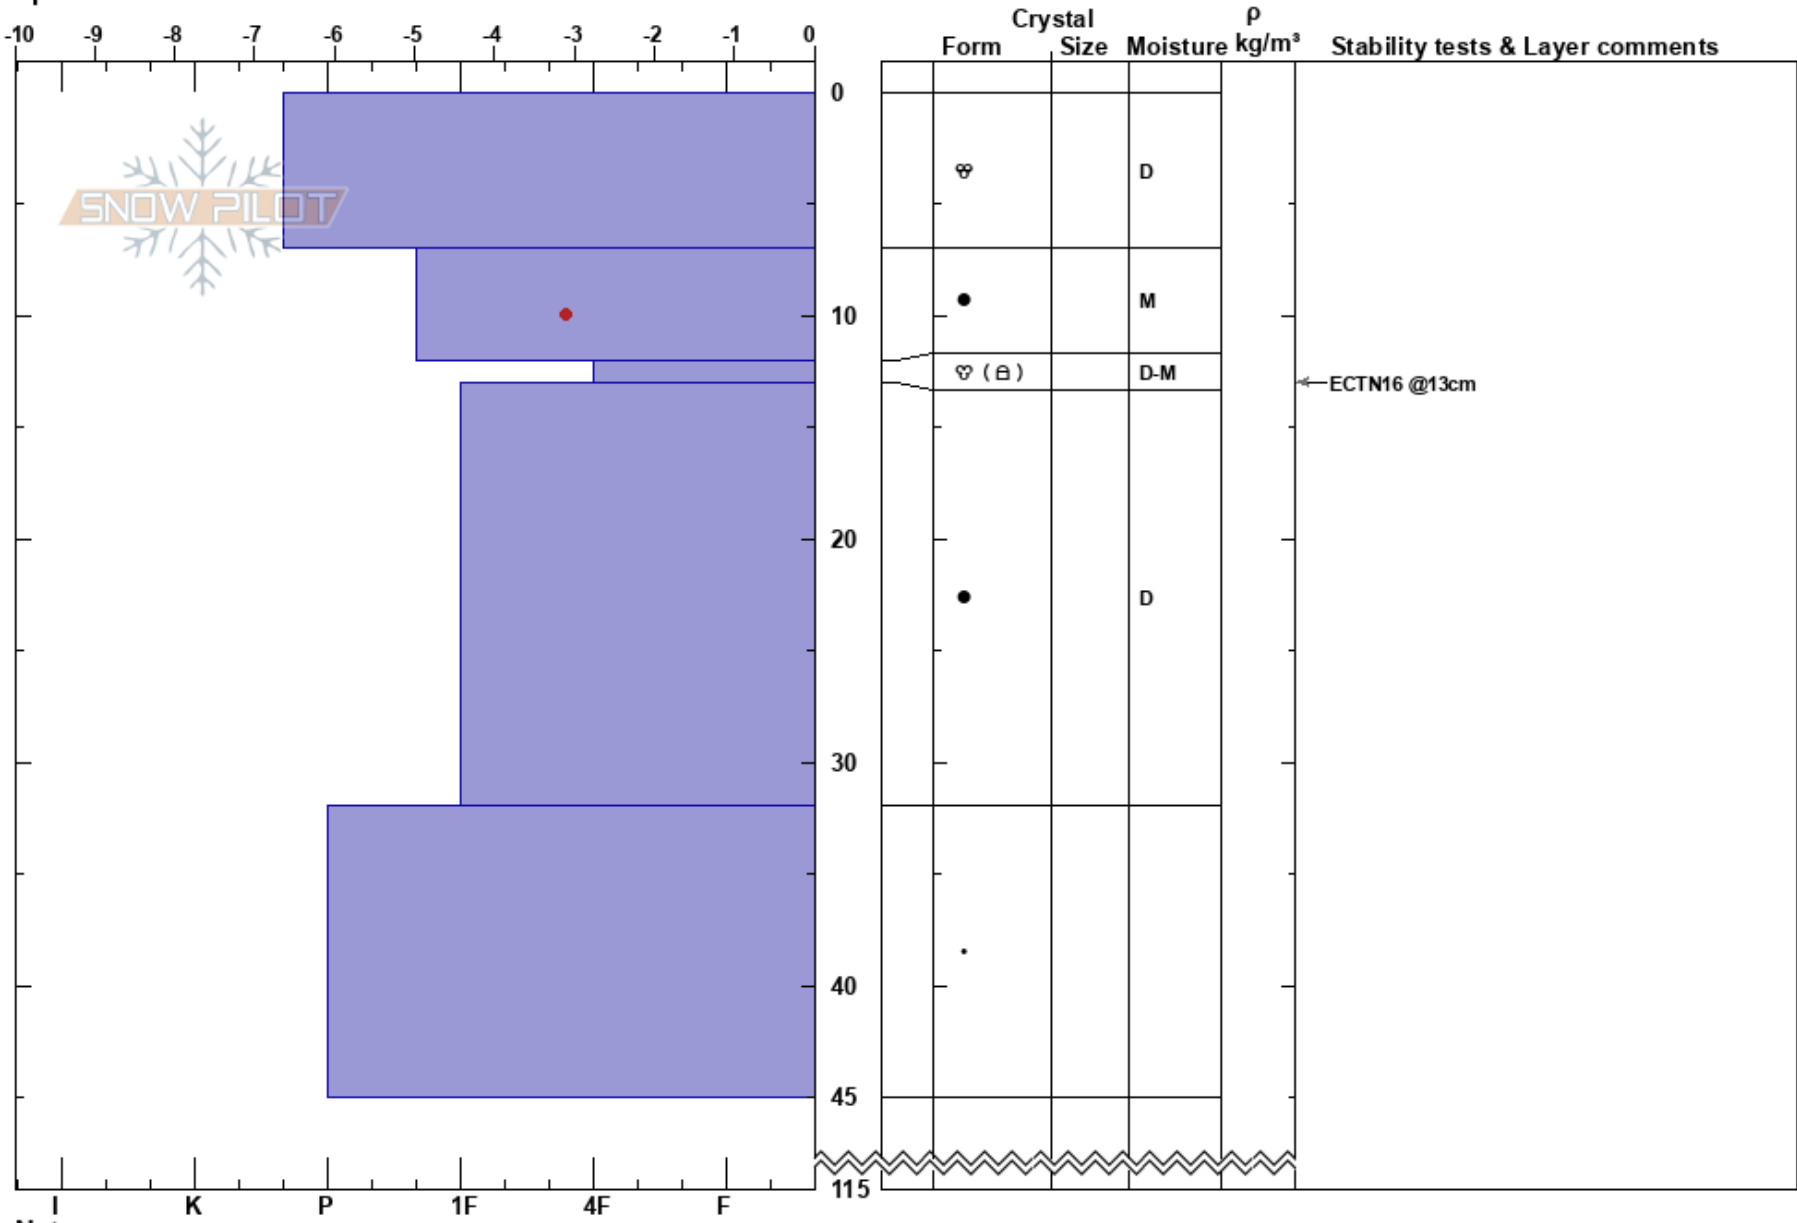

Dauna_NE
 Dauna
 Sweden
 Elevation: 870 m
 Aspect: NE
 Specifics:

Tyler Curtis
 14/04/2023 - 12:40
 Co-ord: 65.27551N, 15.26128E
 Slope Angle: 27°
 Wind Loading:

Stability:
 Air Temperature: -3.1°C
 Sky Cover: BKN
 Precipitation: NO
 Wind: SE Moderate