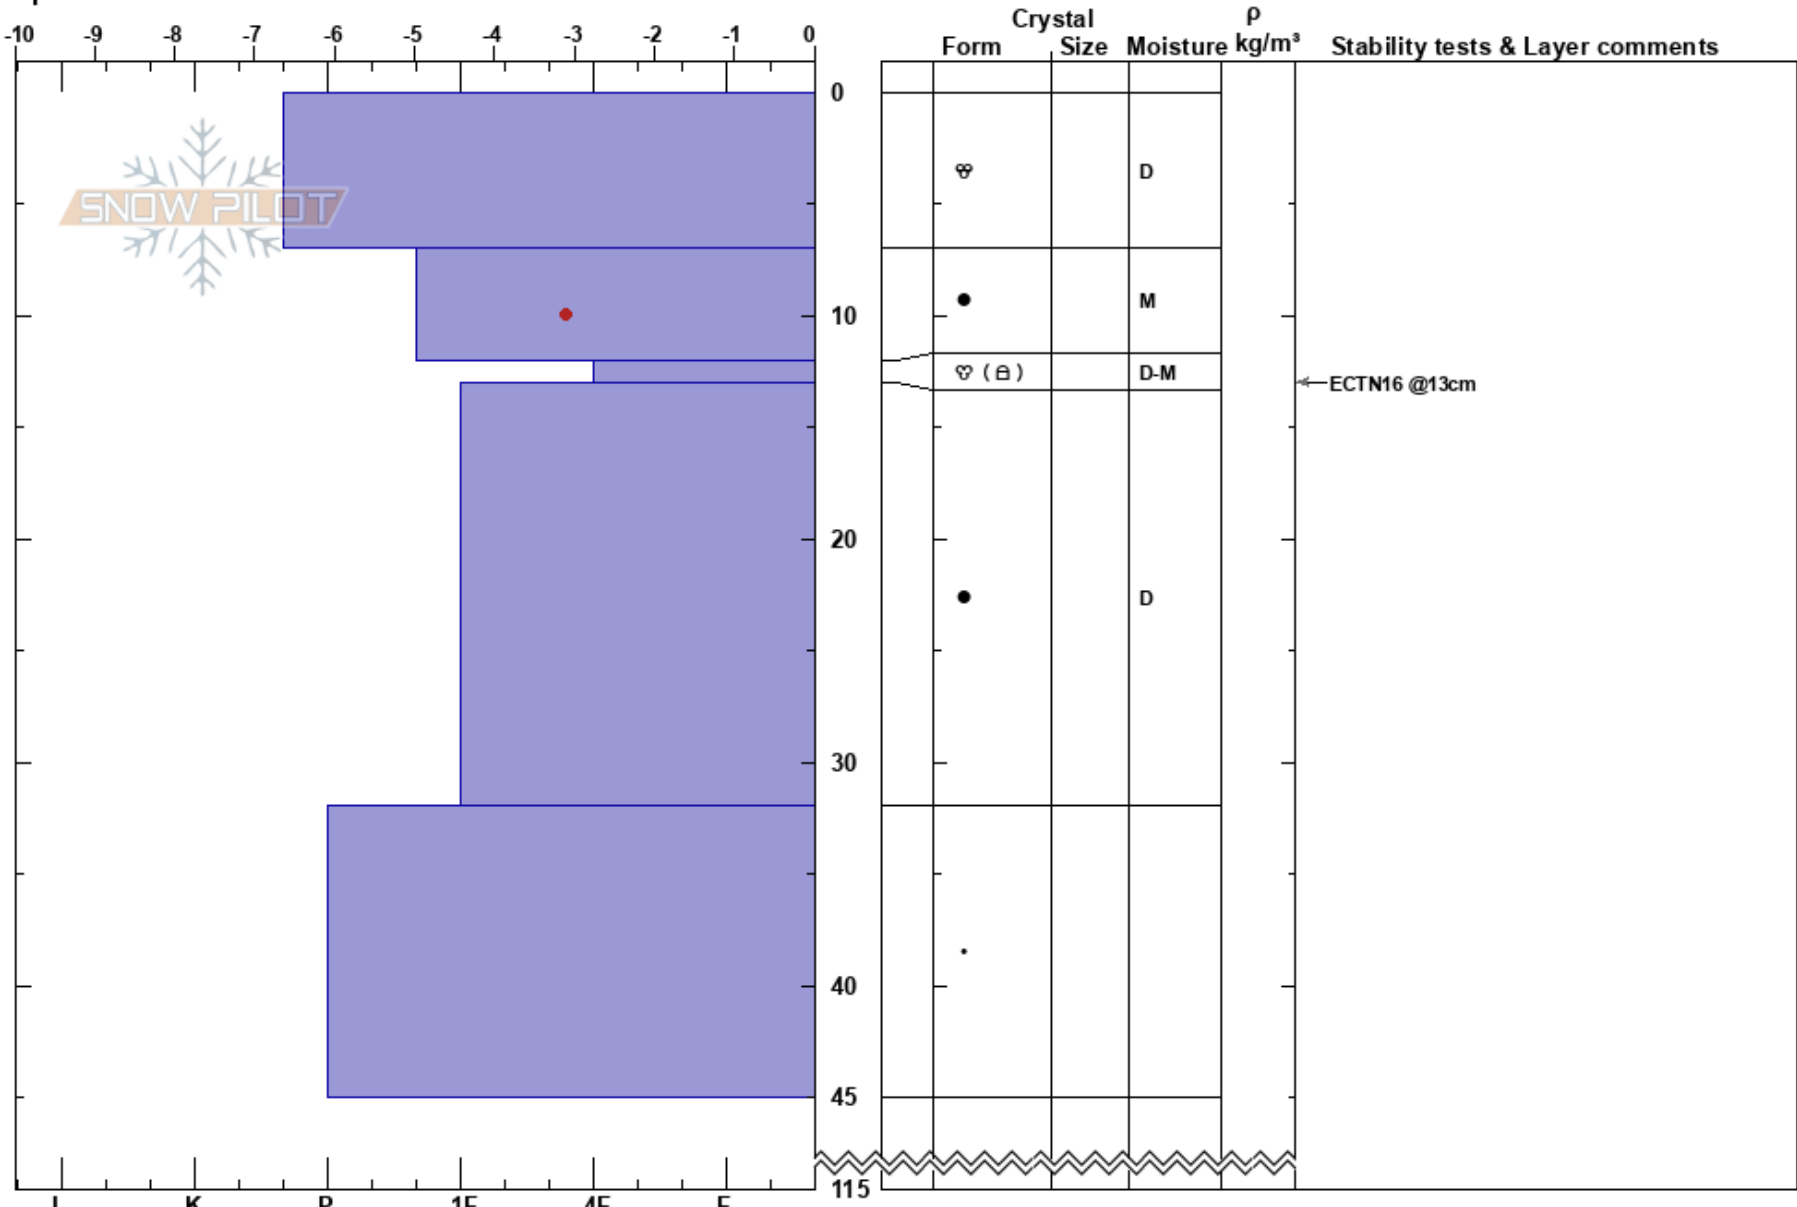

Dauna_NE
 Dauna
 Sweden
 Elevation: 870 m
 Aspect: NE
 Specifics:

Tyler Curtis
 14/04/2023 - 12:40
 Co-ord: 65.27551N, 15.26128E
 Slope Angle: 27°
 Wind Loading:

Stability:
 Air Temperature: -3.1°C
 Sky Cover: BKN
 Precipitation: NO
 Wind: SE Moderate