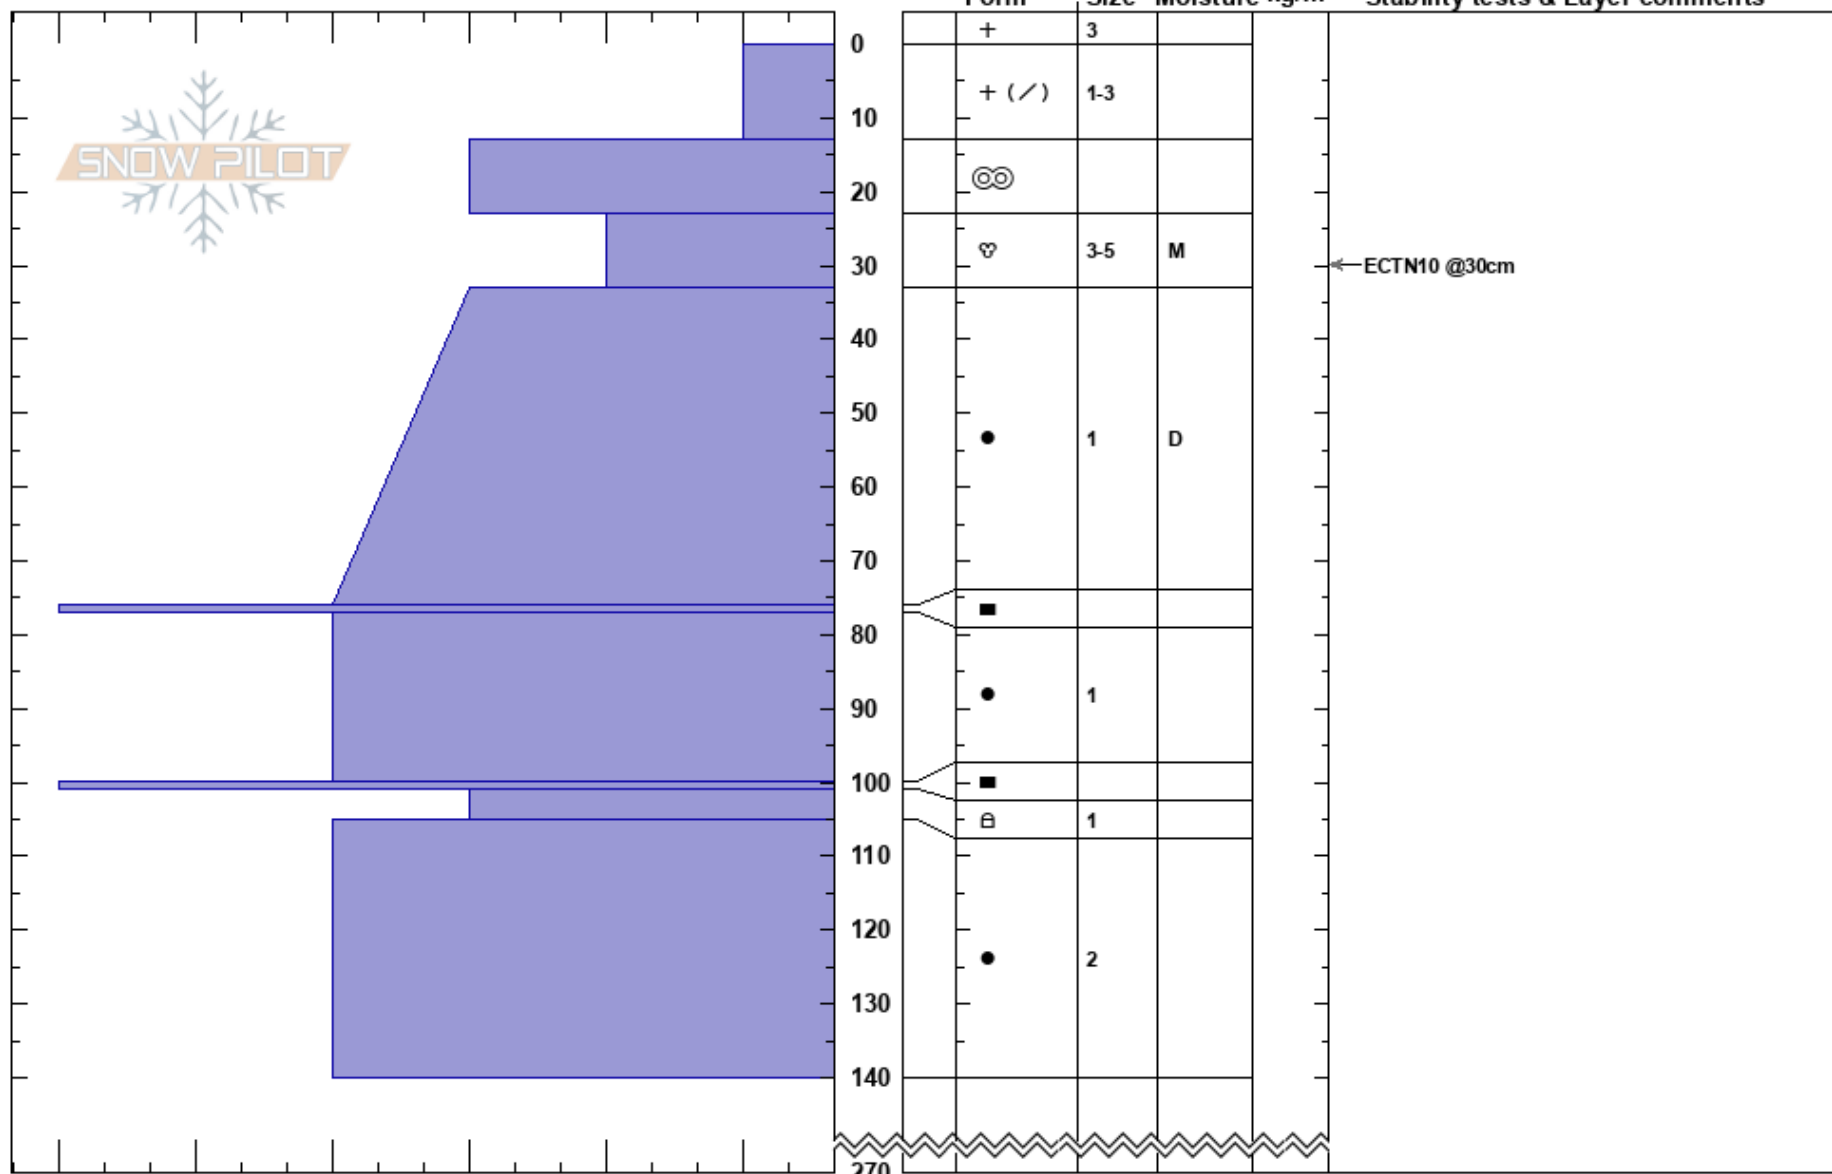

Markour bench bowl
Cascades - Coquihalla
BC

Dynamic Avalanche Technicians
13/04/2023 - 10:50

Stability:
Air Temperature: -4°C
Sky Cover: OVC
Precipitation: S-1
Wind: SW Light Breeze

HS:270 **Layer Notes:**

Elevation: 1540 m
Aspect: N
Specifics:

Co-ord:
Slope Angle: 33°
Wind Loading:

Notes: Markour bench/bowl features edge of the treeline.
Snowpack tests: CL
Plotted: TT