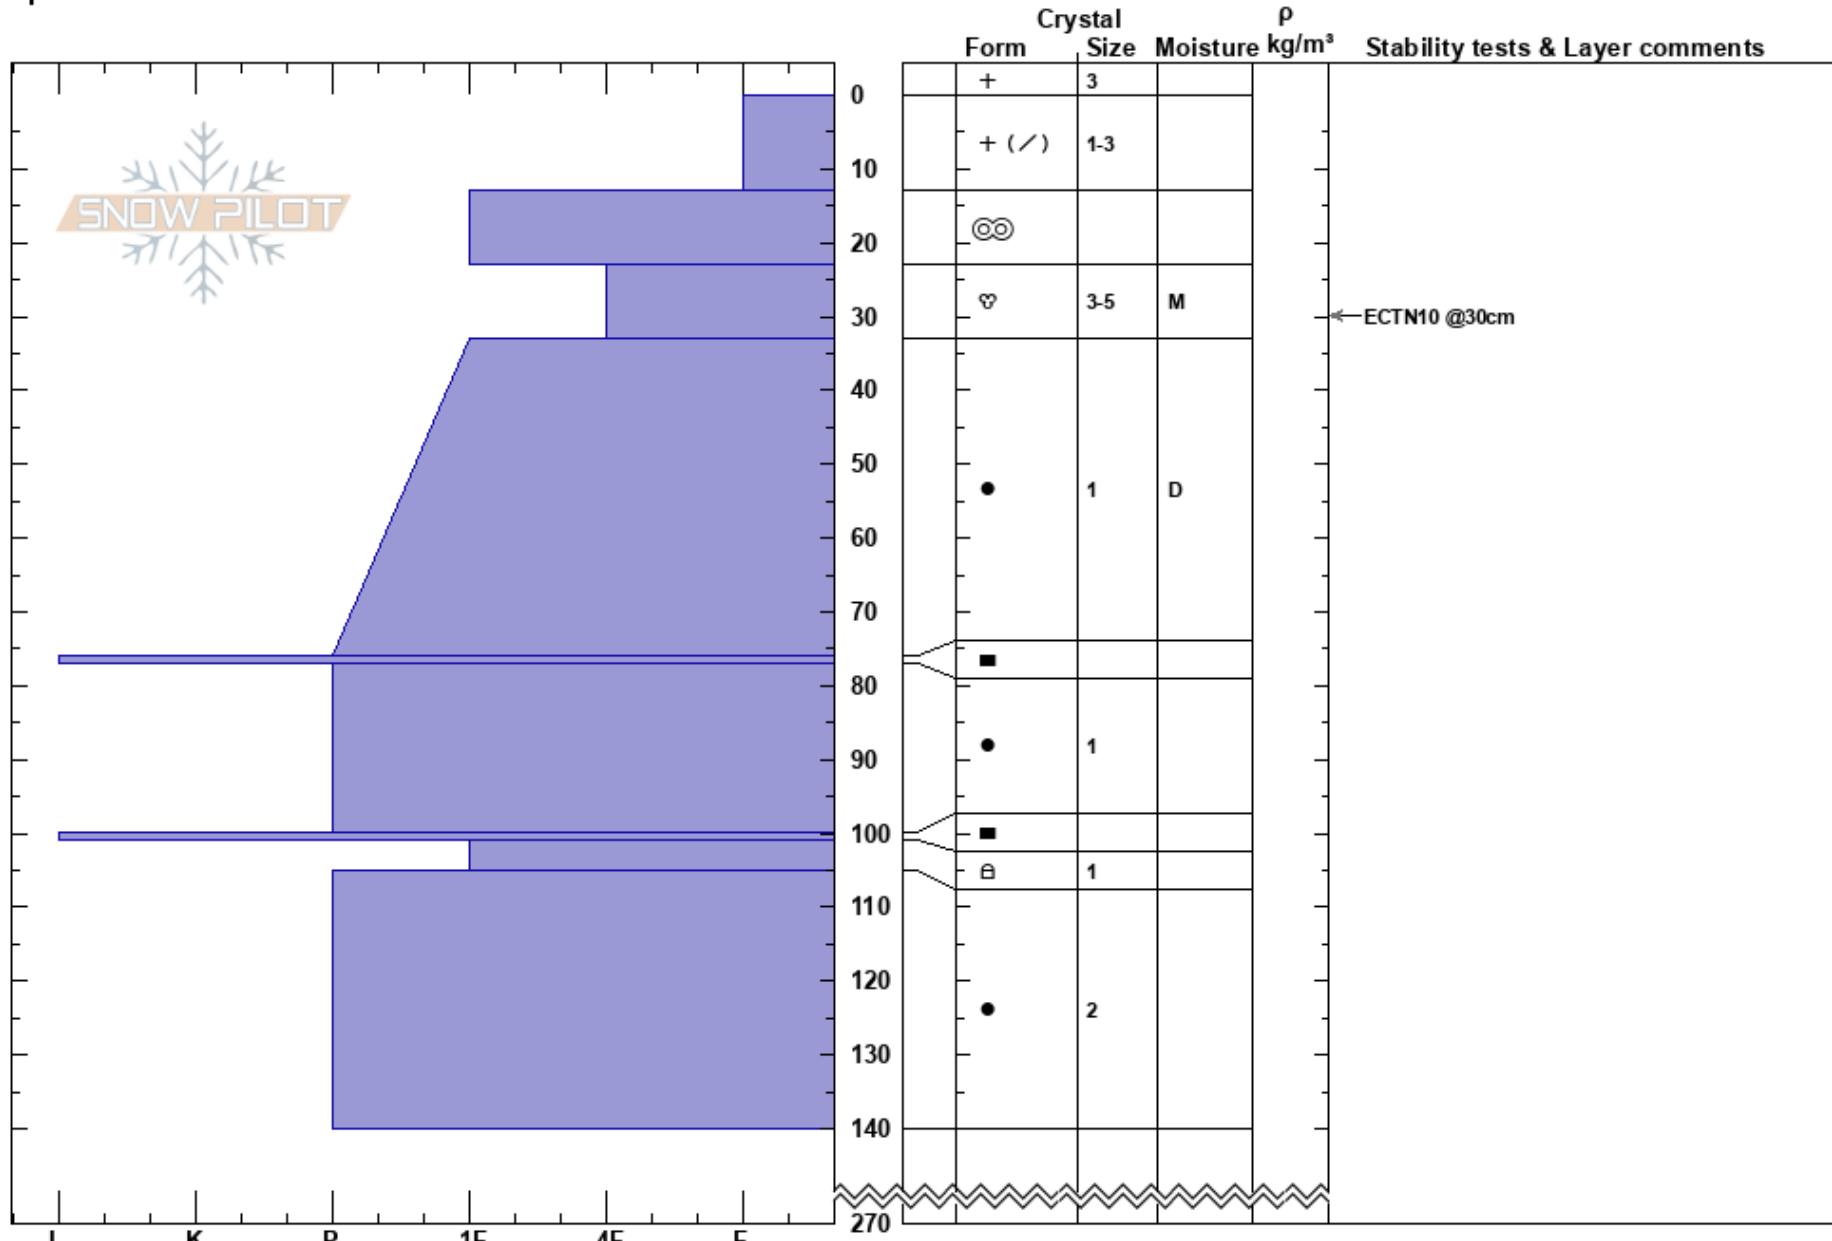

Markour bench bowl
Cascades - Coquihalla
BC

Dynamic Avalanche Technicians
13/04/2023 - 10:50

Stability:
Air Temperature: -4°C
Sky Cover: OVC
Precipitation: S-1
Wind: SW Light Breeze

HS: 270 **Layer Notes:**

Elevation: 1540 m
Aspect: N
Specifics:

Co-ord:
Slope Angle: 33°
Wind Loading:

Notes: Markour bench/bowl features edge of the treeline.
Snowpack tests: CL
Plotted: TT