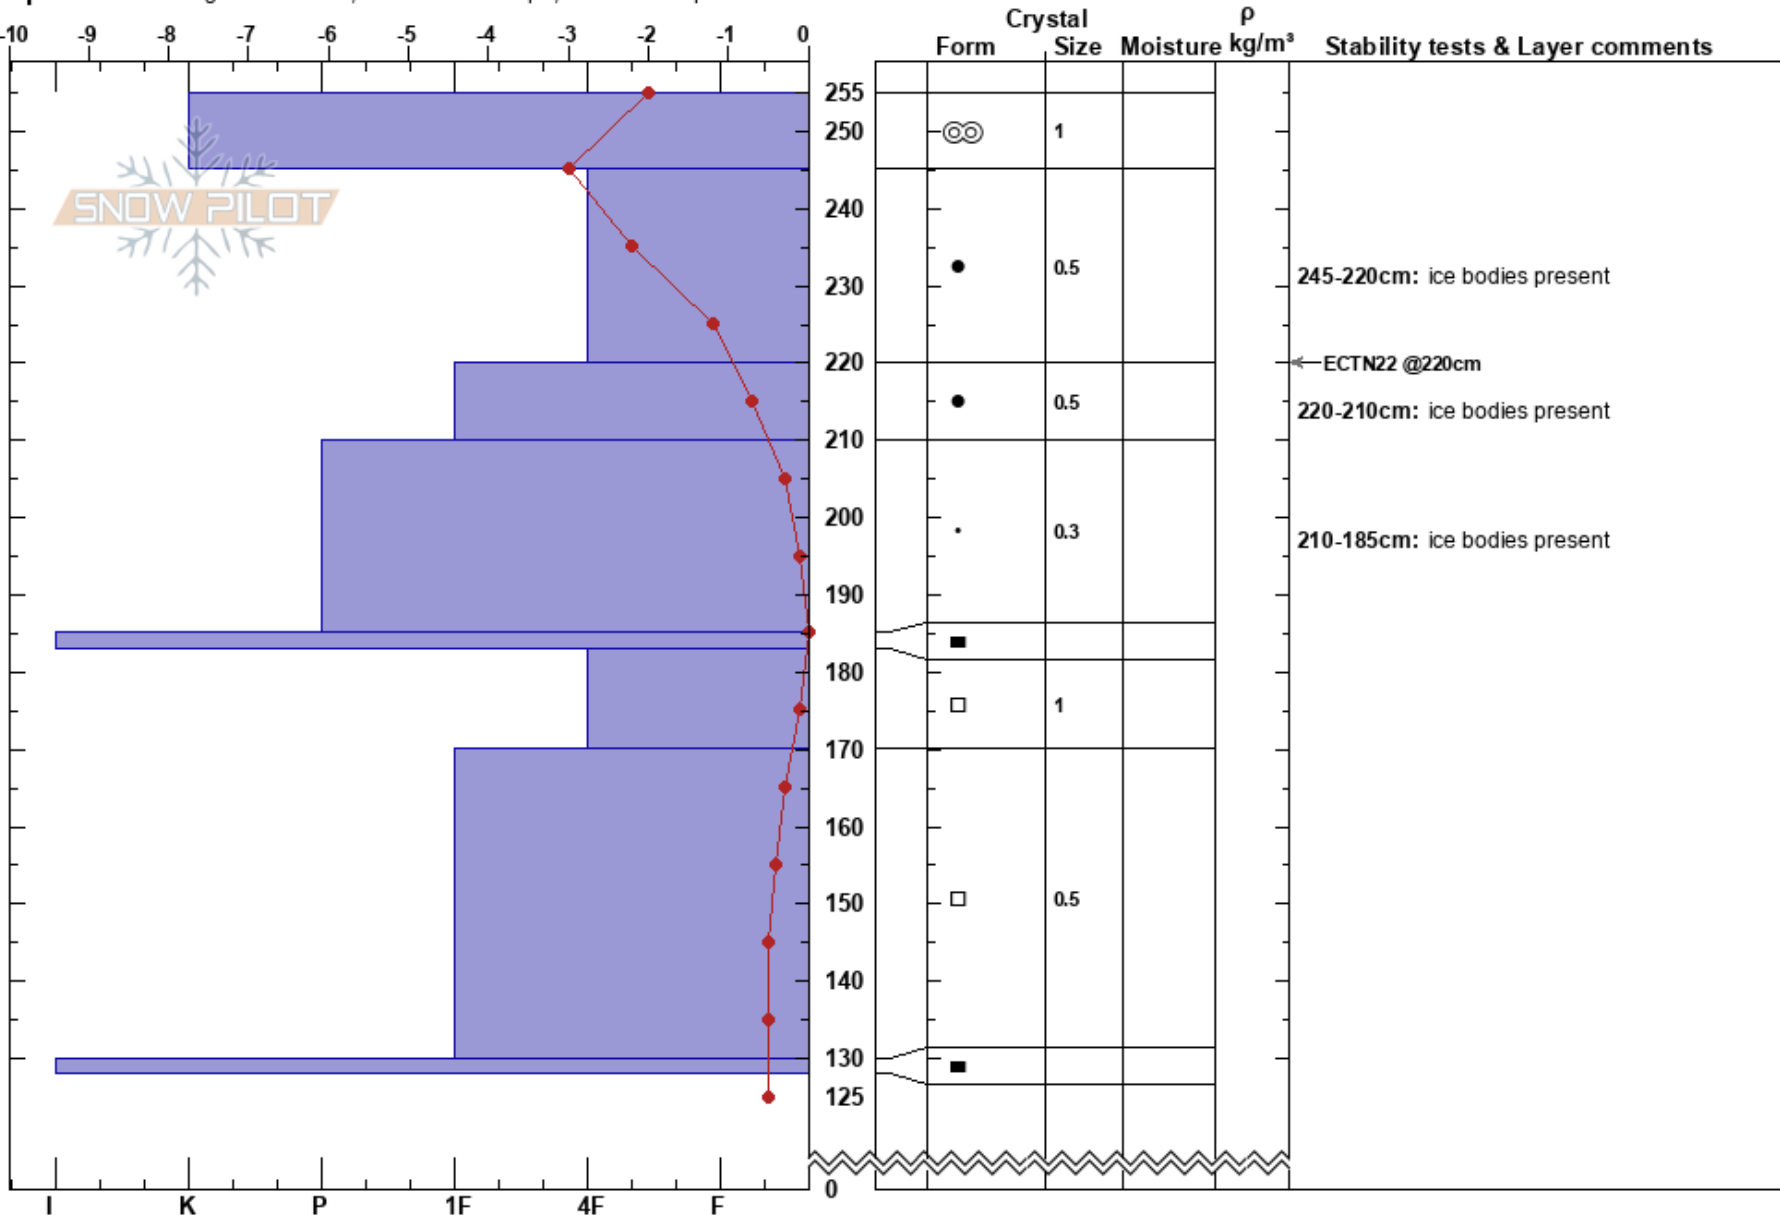

Bottom of Corner Maxwell Chenail  
 Arapahoe Basin Ski Area 04/13/2023 - 10:45am  
 CO Co-ord: 39.62884N, -105.86348W  
 Elevation: 12030 ft Slope Angle: 32°  
 Aspect: 310° Wind Loading: no  
 Specifics: Pit dug in a Ski Area; Ski tracks on slope; We skied slope

Stability: Good HS:255  
 Air Temperature: 2°C PF: 5 245-220cm: ice bodies present  
 Sky Cover: FEW PS: 0 245-220cm: Problematic layer  
 Precipitation: NO 220-210cm: ice bodies present  
 Wind: SW Moderate 210-185cm: ice bodies present