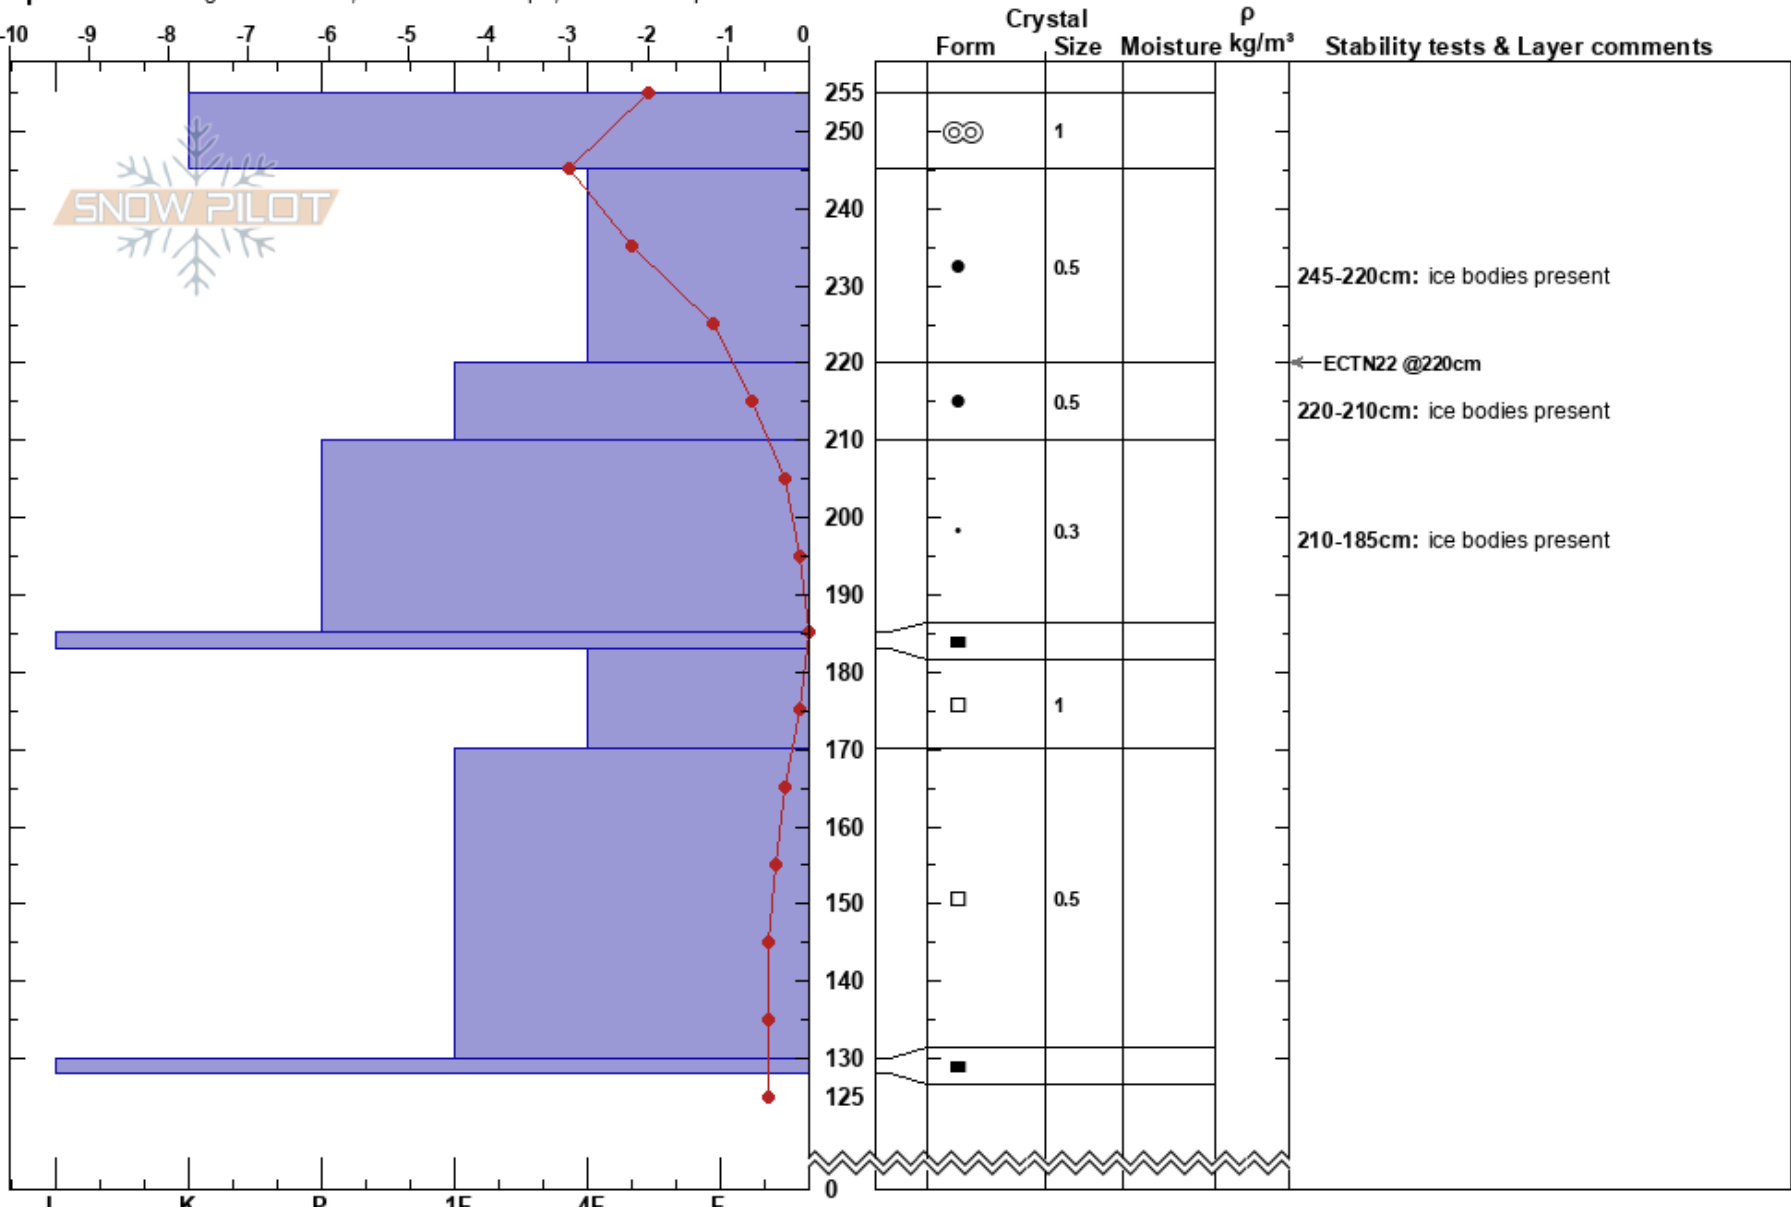

Bottom of Corner Maxwell Chenail  
 Arapahoe Basin Ski Area 04/13/2023 - 10:45am  
 CO Co-ord: 39.62884N, -105.86348W  
 Elevation: 12030 ft Slope Angle: 32°  
 Aspect: 310° Wind Loading: no  
 Specifics: Pit dug in a Ski Area; Ski tracks on slope; We skied slope

Stability: Good HS:255  
 Air Temperature: 2°C PF: 5 245-220cm: ice bodies present  
 Sky Cover: FEW PS: 0 245-220cm: Problematic layer  
 Precipitation: NO 220-210cm: ice bodies present  
 Wind: SW Moderate 210-185cm: ice bodies present