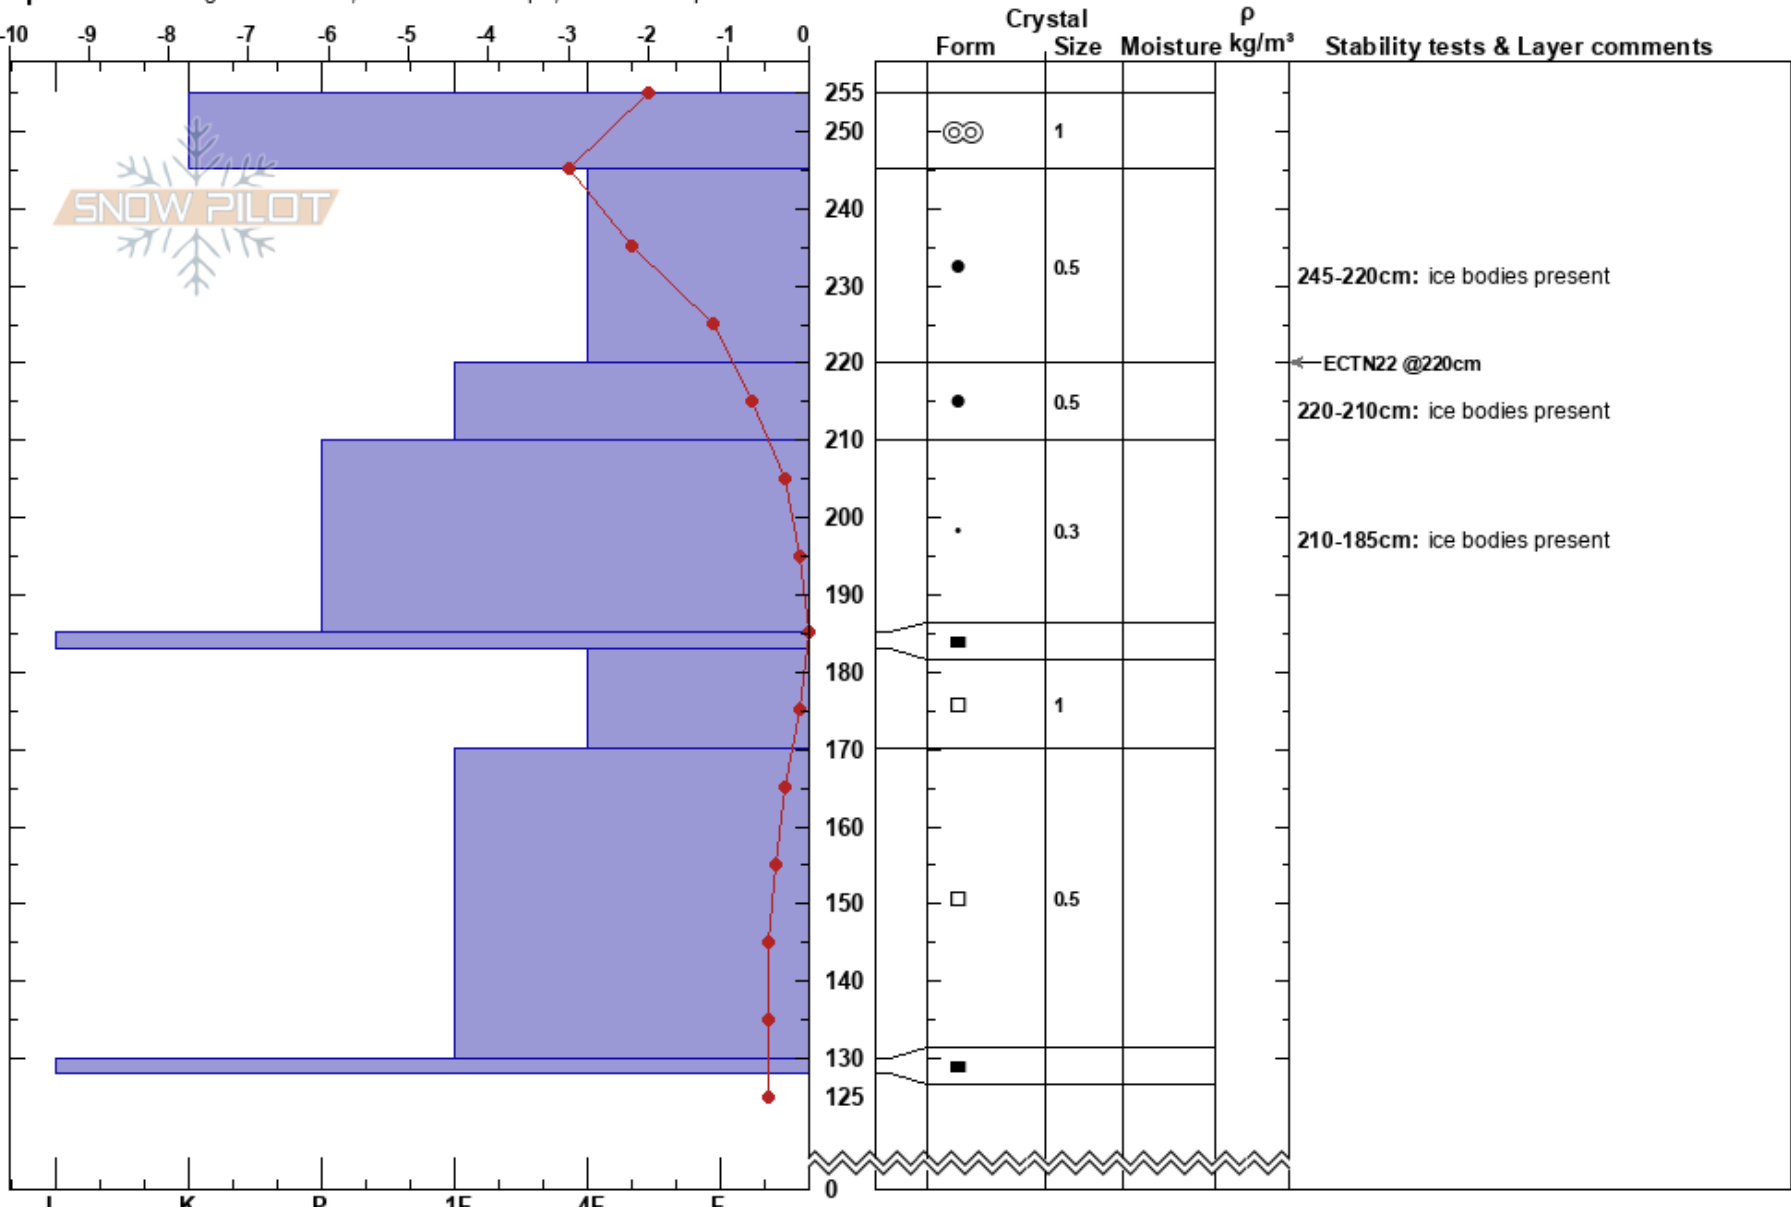

Bottom of Corner Maxwell Chenail
 Arapahoe Basin Ski Area 04/13/2023 - 10:45am
 CO Co-ord: 39.62884N, -105.86348W
 Elevation: 12030 ft Slope Angle: 32°
 Aspect: 310° Wind Loading: no
 Specifics: Pit dug in a Ski Area; Ski tracks on slope; We skied slope

Stability: Good HS:255
 Air Temperature: 2°C PF: 5 245-220cm: ice bodies present
 Sky Cover: FEW PS: 0 245-220cm: Problematic layer
 Precipitation: NO 220-210cm: ice bodies present
 Wind: SW Moderate 210-185cm: ice bodies present