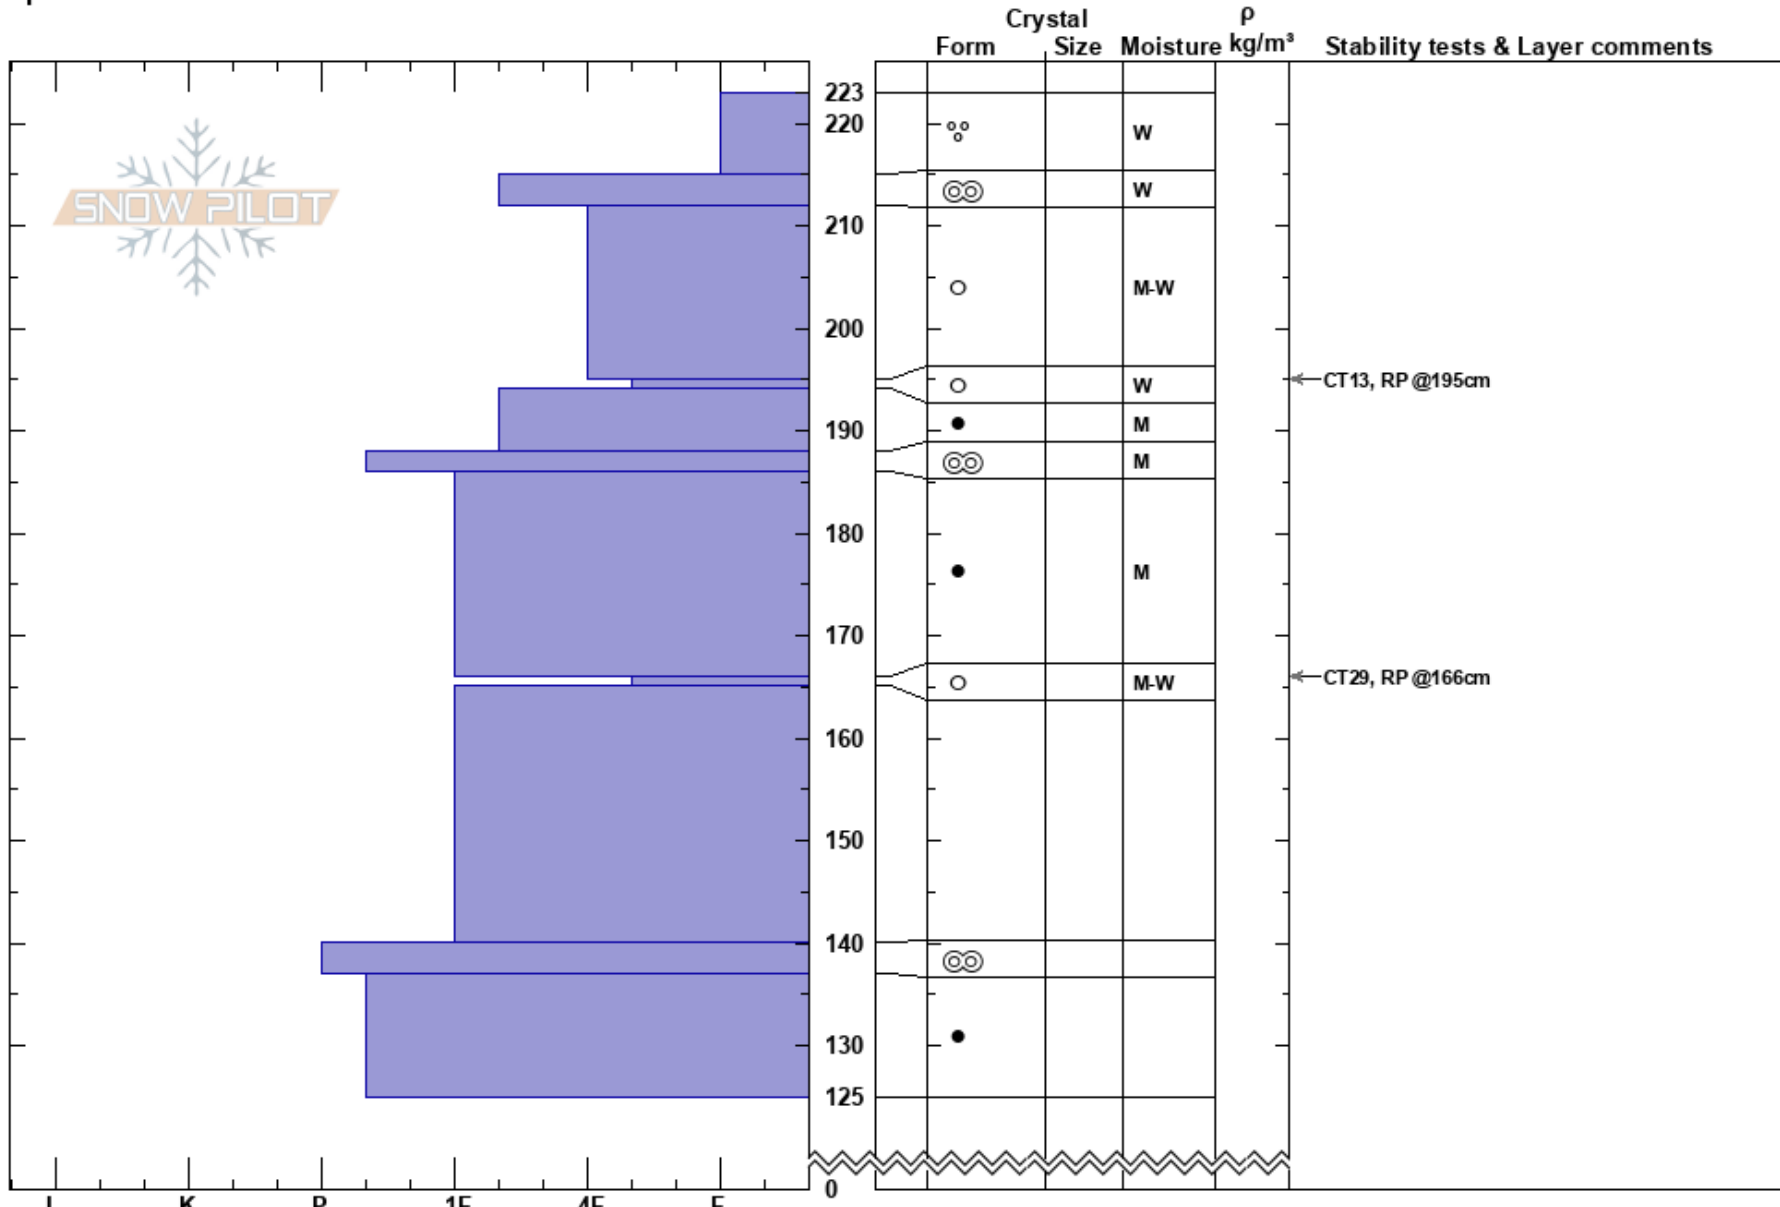

RMP 0411 W
 San Juan Range
 CO
 Elevation: 11450 ft
 Aspect: W
 Specifics:

Amy Pertuz
 04/11/2023 - 9:45am
 Co-ord: 37.89636N, -107.70868W
 Slope Angle: 30°
 Wind Loading:

Stability:
 Air Temperature:
 Sky Cover:
 Precipitation: NO
 Wind:

HS:223
 PF: 65 166-165cm: Problematic layer
 PS: 15

Notes: two nights no freeze and day with hot temperatures