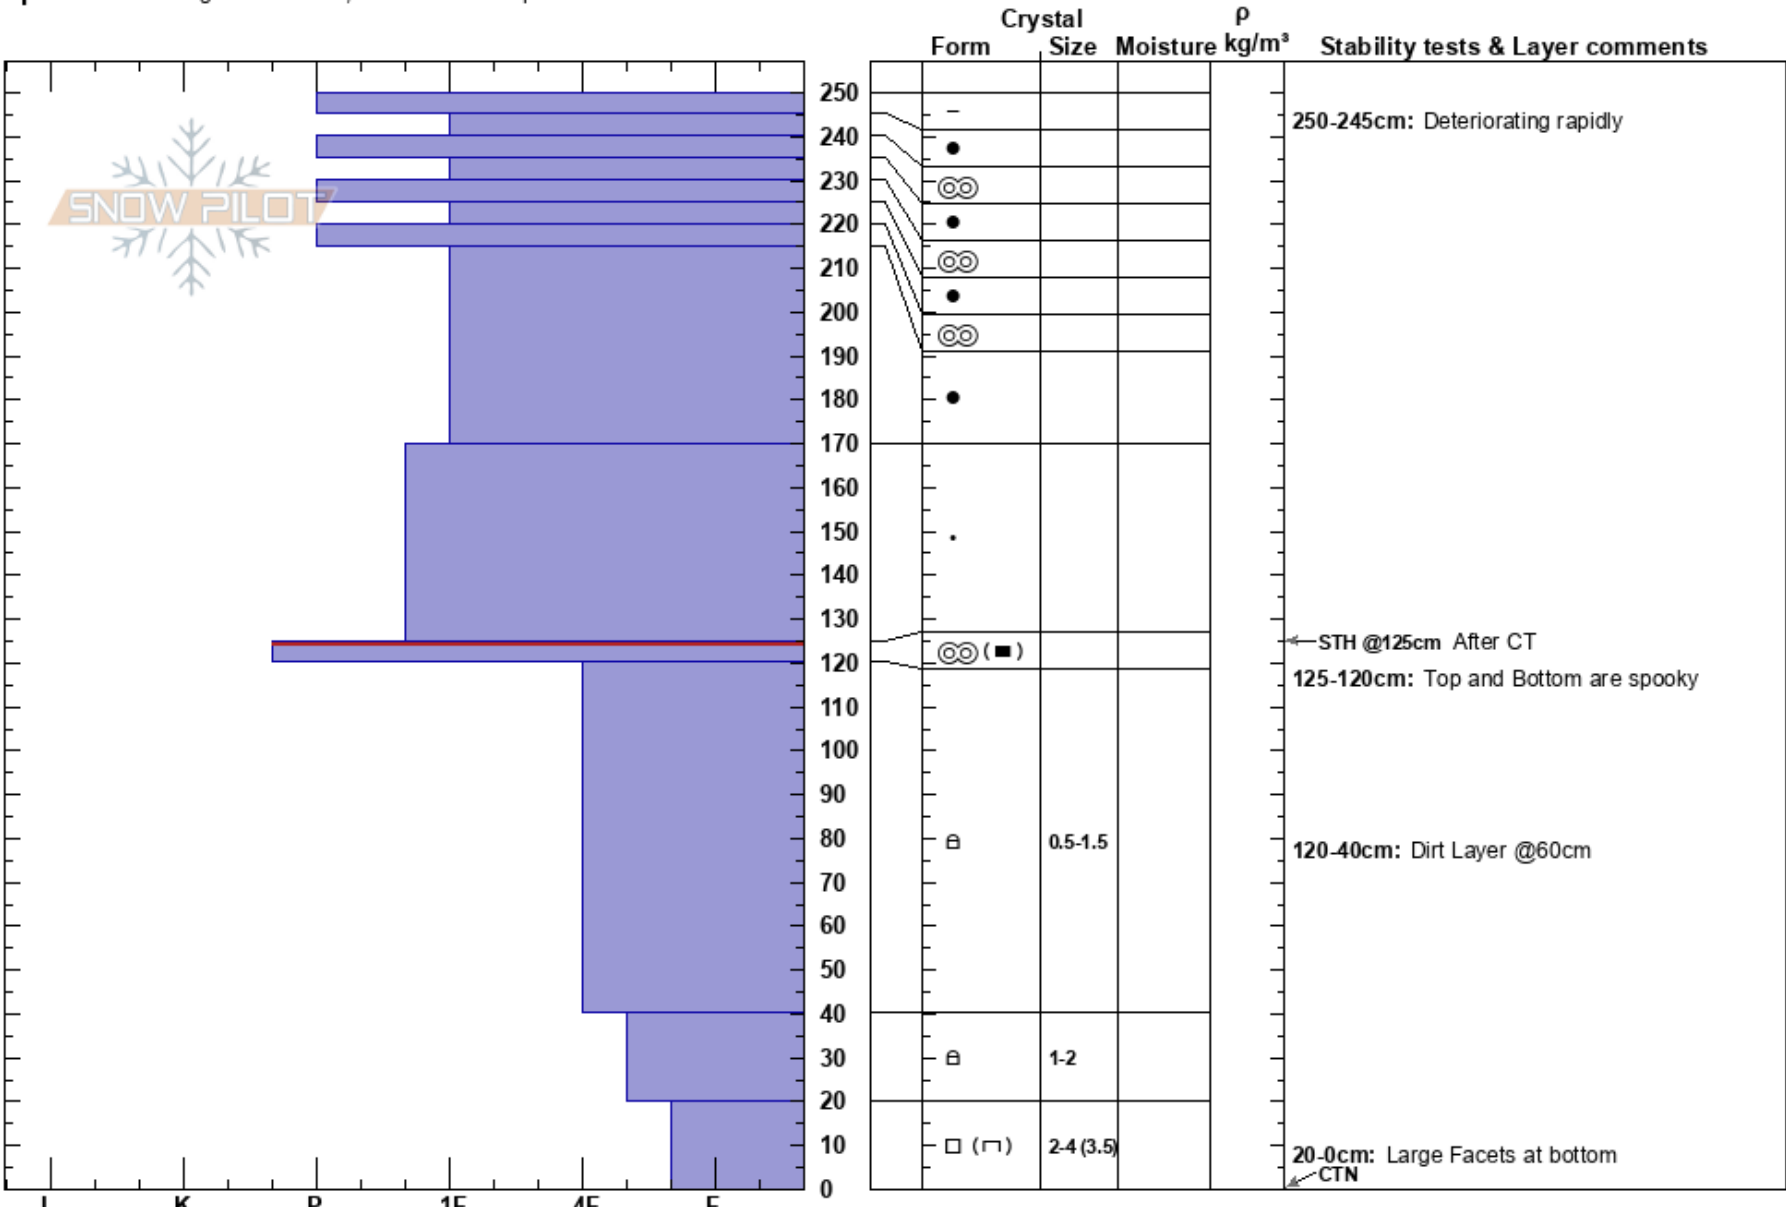

Lower Blueslip Meadow
 Wasatch Range
 UT
 Elevation: 8800 ft
 Aspect: NE
 Specifics: Pit dug in a Ski Area; Ski tracks on slope

Joseph Groot
 04/12/2023 - 9:00am
 Co-ord: 40.62153N, -111.53163W
 Slope Angle: 37°
 Wind Loading: no

Stability:
 Air Temperature: 6.1°C
 Sky Cover: FEW
 Precipitation: NO
 Wind: NE Light Breeze

HS:250
 PF: 5
 PS: 2
 250-245cm: Deteriorating rapidly
 125-120cm: Top and Bottom are spooky
 125-120cm: Problematic layer
 120-40cm: Dirt Layer @60cm
 20-0cm: Large Facets at bottom

Notes: No water was actively running through the pack while observing.