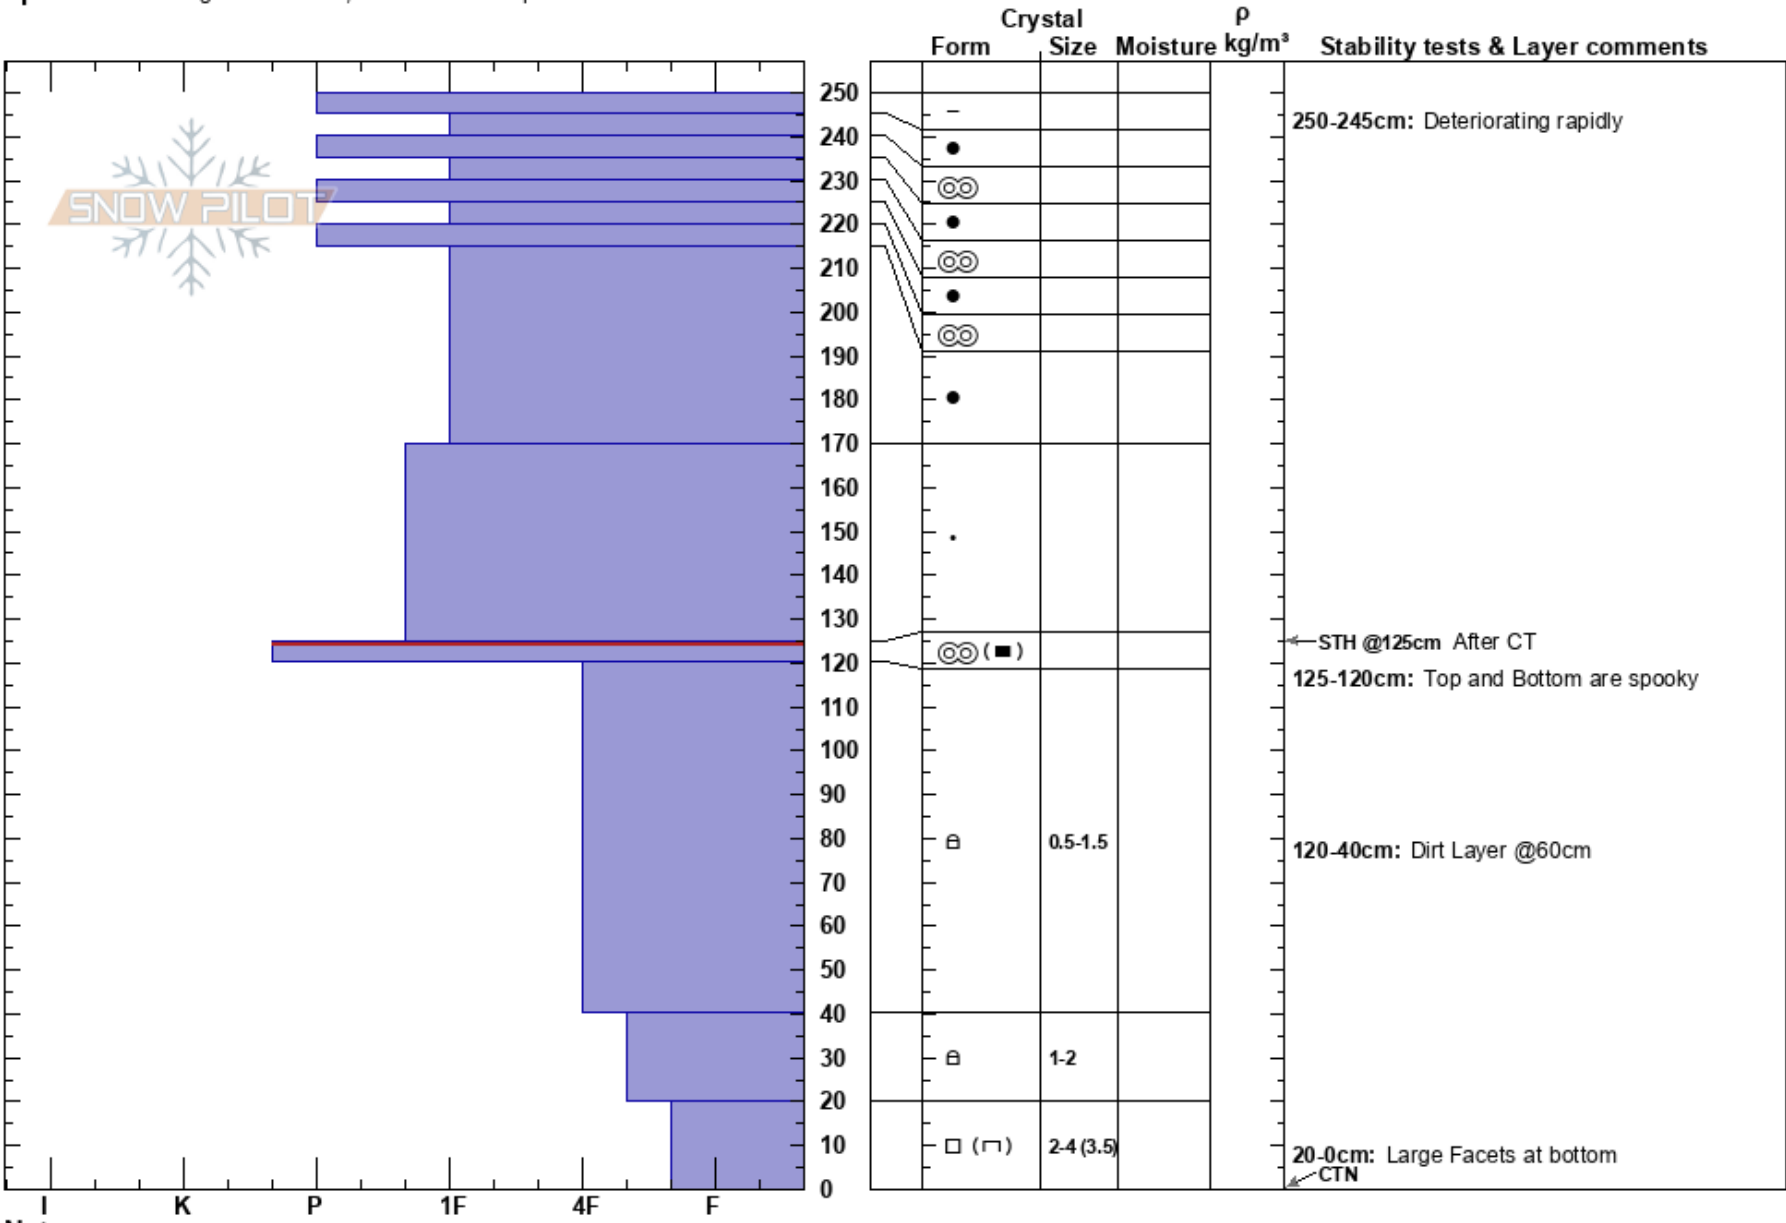

Lower Blueslip Meadow
 Wasatch Range
 UT
 Elevation: 8800 ft
 Aspect: NE
 Specifics: Pit dug in a Ski Area; Ski tracks on slope

Joseph Groot
 04/12/2023 - 9:00am
 Co-ord: 40.62153N, -111.53163W
 Slope Angle: 37°
 Wind Loading: no

Stability:
 Air Temperature: 6.1°C
 Sky Cover: FEW
 Precipitation: NO
 Wind: NE Light Breeze

HS:250
 PF: 5
 PS: 2
 250-245cm: Deteriorating rapidly
 125-120cm: Top and Bottom are spooky
 125-120cm: Problematic layer
 120-40cm: Dirt Layer @60cm
 20-0cm: Large Facets at bottom

Notes: No water was actively running through the pack while observing.