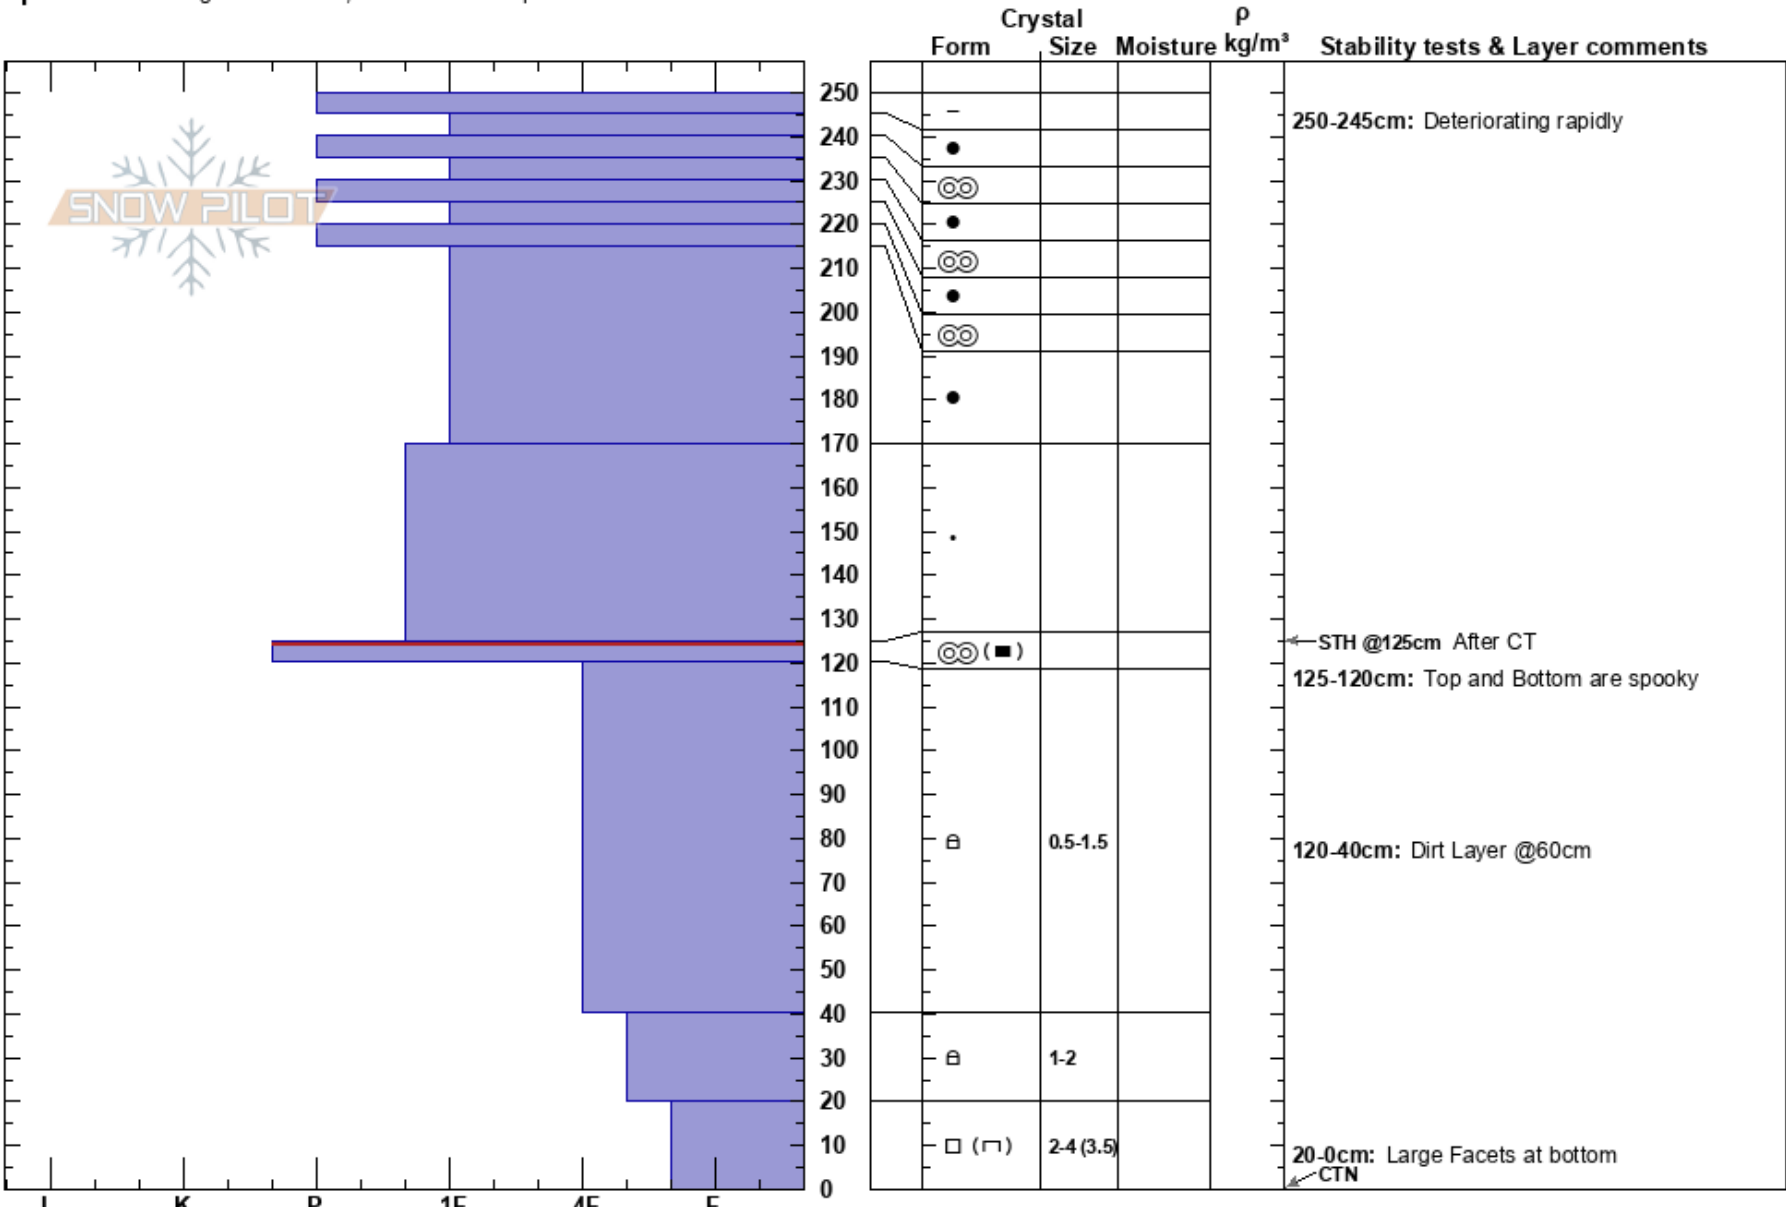

Lower Blueslip Meadow  
 Wasatch Range  
 UT  
 Elevation: 8800 ft  
 Aspect: NE  
 Specifics: Pit dug in a Ski Area; Ski tracks on slope

Joseph Groot  
 04/12/2023 - 9:00am  
 Co-ord: 40.62153N, -111.53163W  
 Slope Angle: 37°  
 Wind Loading: no

Stability:  
 Air Temperature: 6.1°C  
 Sky Cover: FEW  
 Precipitation: NO  
 Wind: NE Light Breeze

HS:250  
 PF: 5  
 PS: 2  
 250-245cm: Deteriorating rapidly  
 125-120cm: Top and Bottom are spooky  
 125-120cm: Problematic layer  
 120-40cm: Dirt Layer @60cm  
 20-0cm: Large Facets at bottom

Notes: No water was actively running through the pack while observing.