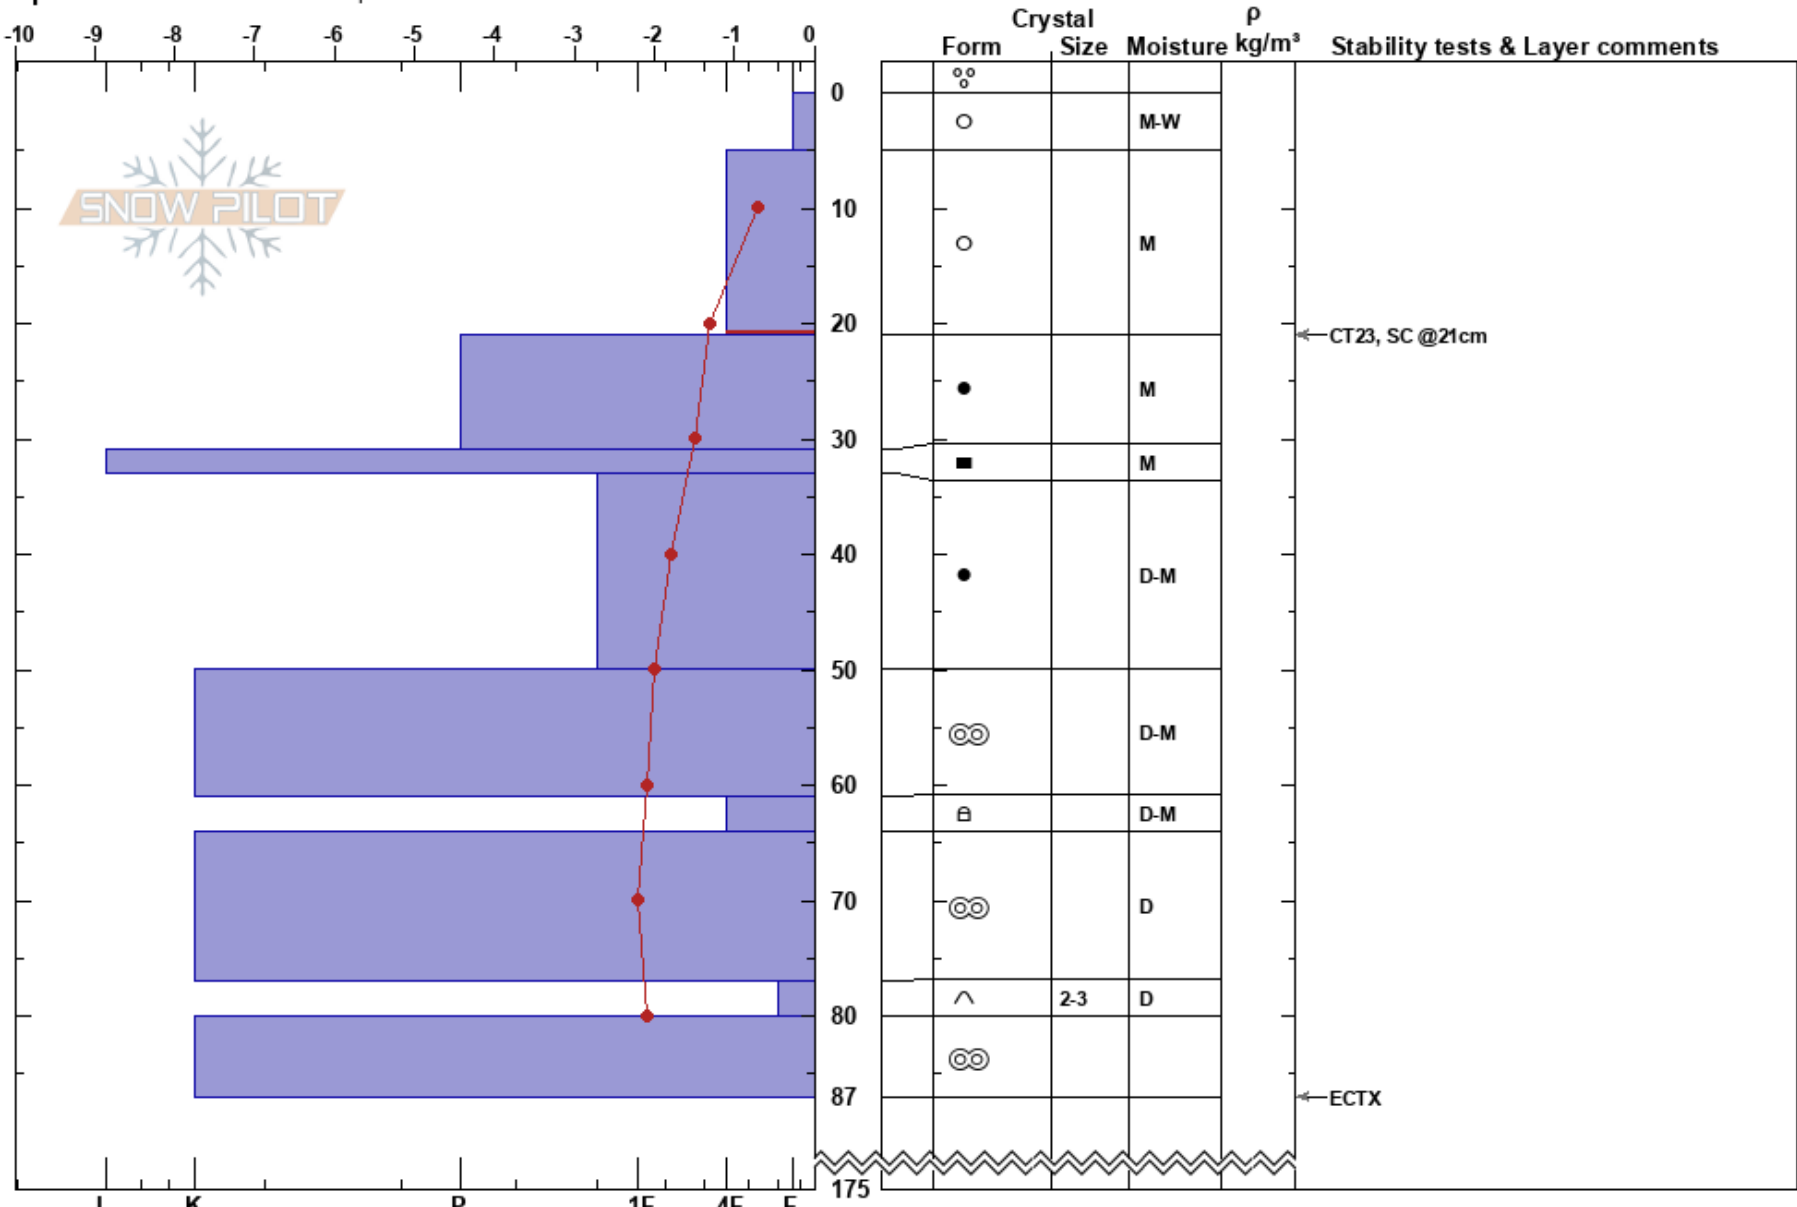

Småhamra
 Funäsfjällen
 Sweden
 Elevation: 954 m
 Aspect: NE
 Specifics: We snowmobiled slope

John Wilcoxon
 13/04/2023 - 10:00
 Co-ord: 33V 362306E 6940957N
 Slope Angle: 26°
 Wind Loading: no

Stability: Very Good HS: 175
 Air Temperature: 0.6°C PF: 20 5-21cm: Problematic layer
 Sky Cover: OVC
 Precipitation: RS
 Wind: SE Light Breeze

Notes: OBJ: observera fuktighet och stabilitet