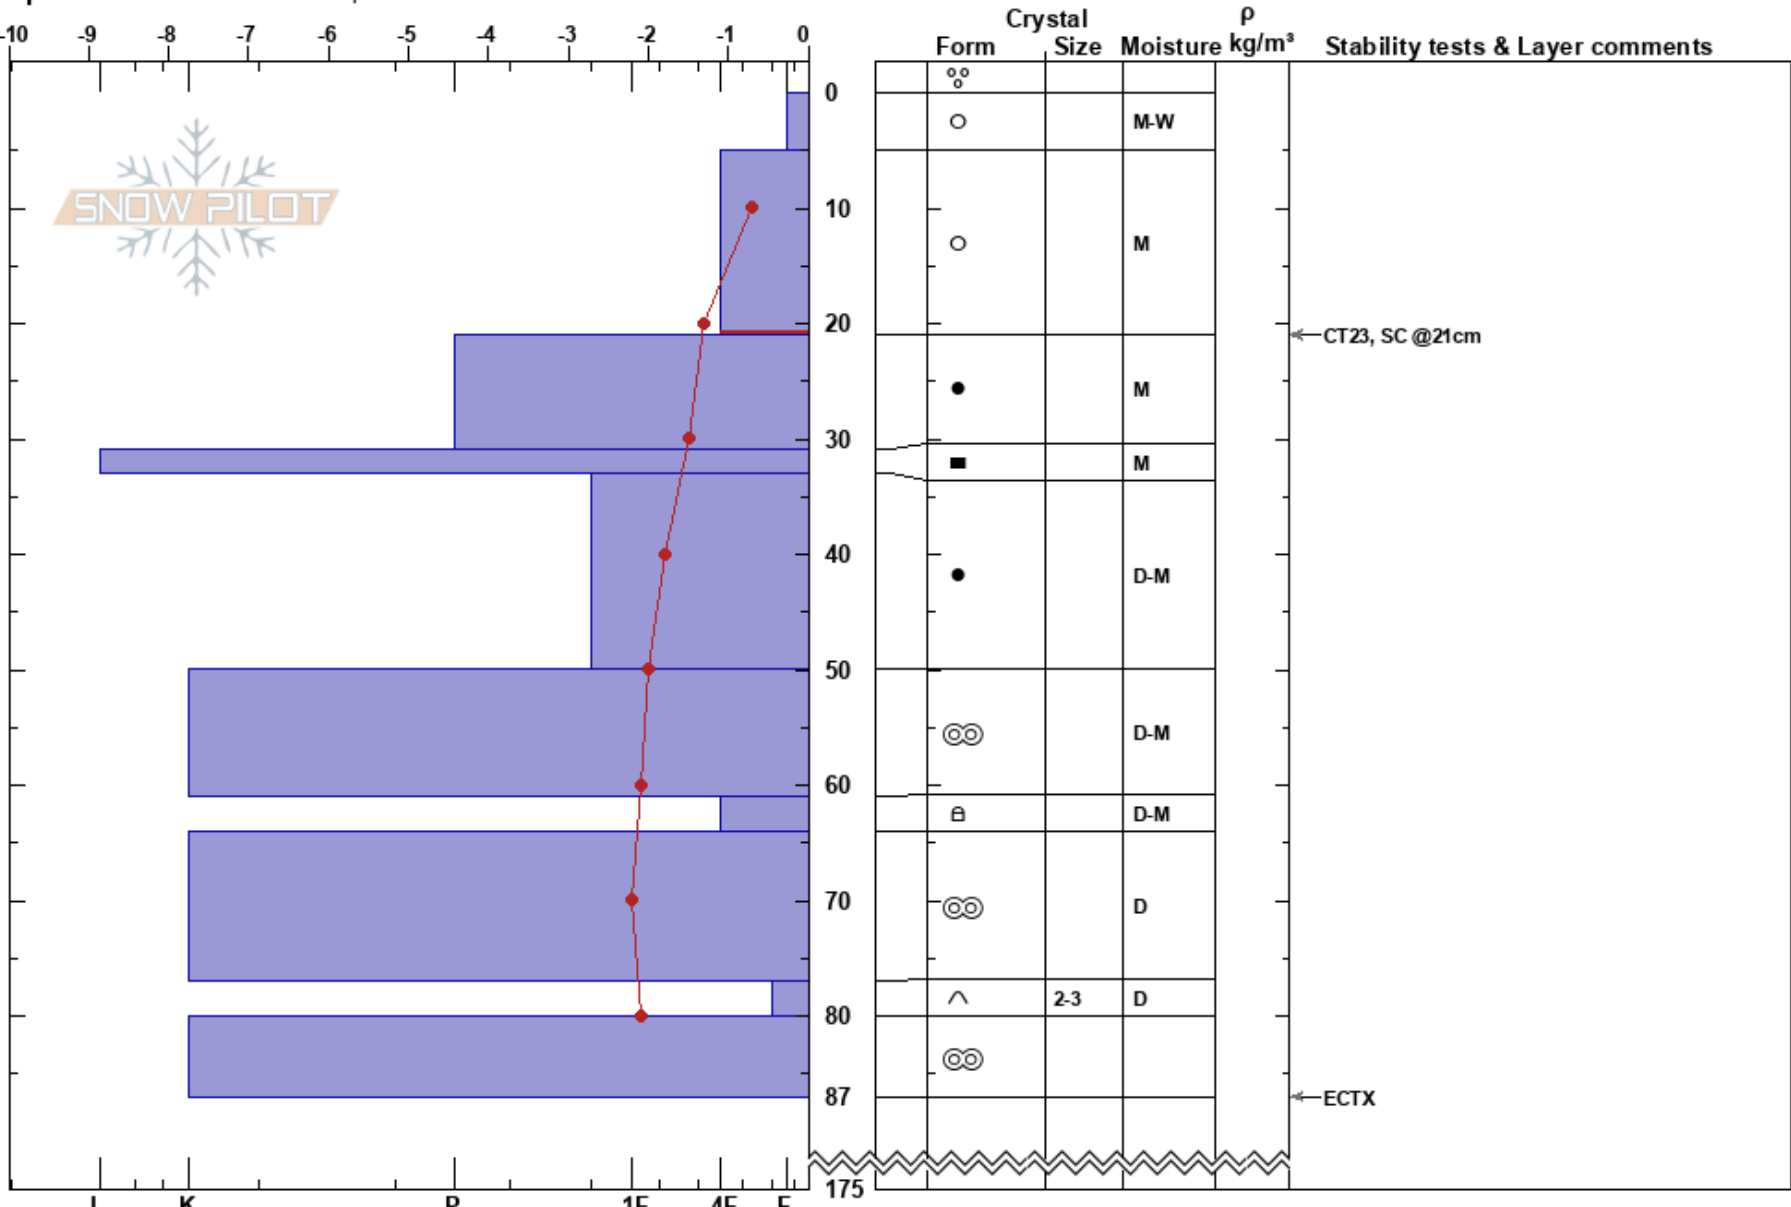

Småhamra
 Funäsfjällen
 Sweden
 Elevation: 954 m
 Aspect: NE
 Specifics: We snowmobiled slope

John Wilcoxon
 13/04/2023 - 10:00
 Co-ord: 33V 362306E 6940957N
 Slope Angle: 26°
 Wind Loading: no

Stability: Very Good HS: 175
 Air Temperature: 0.6°C PF: 20 5-21cm: Problematic layer
 Sky Cover: OVC
 Precipitation: RS
 Wind: SE Light Breeze

Notes: OBJ: observera fuktighet och stabilitet