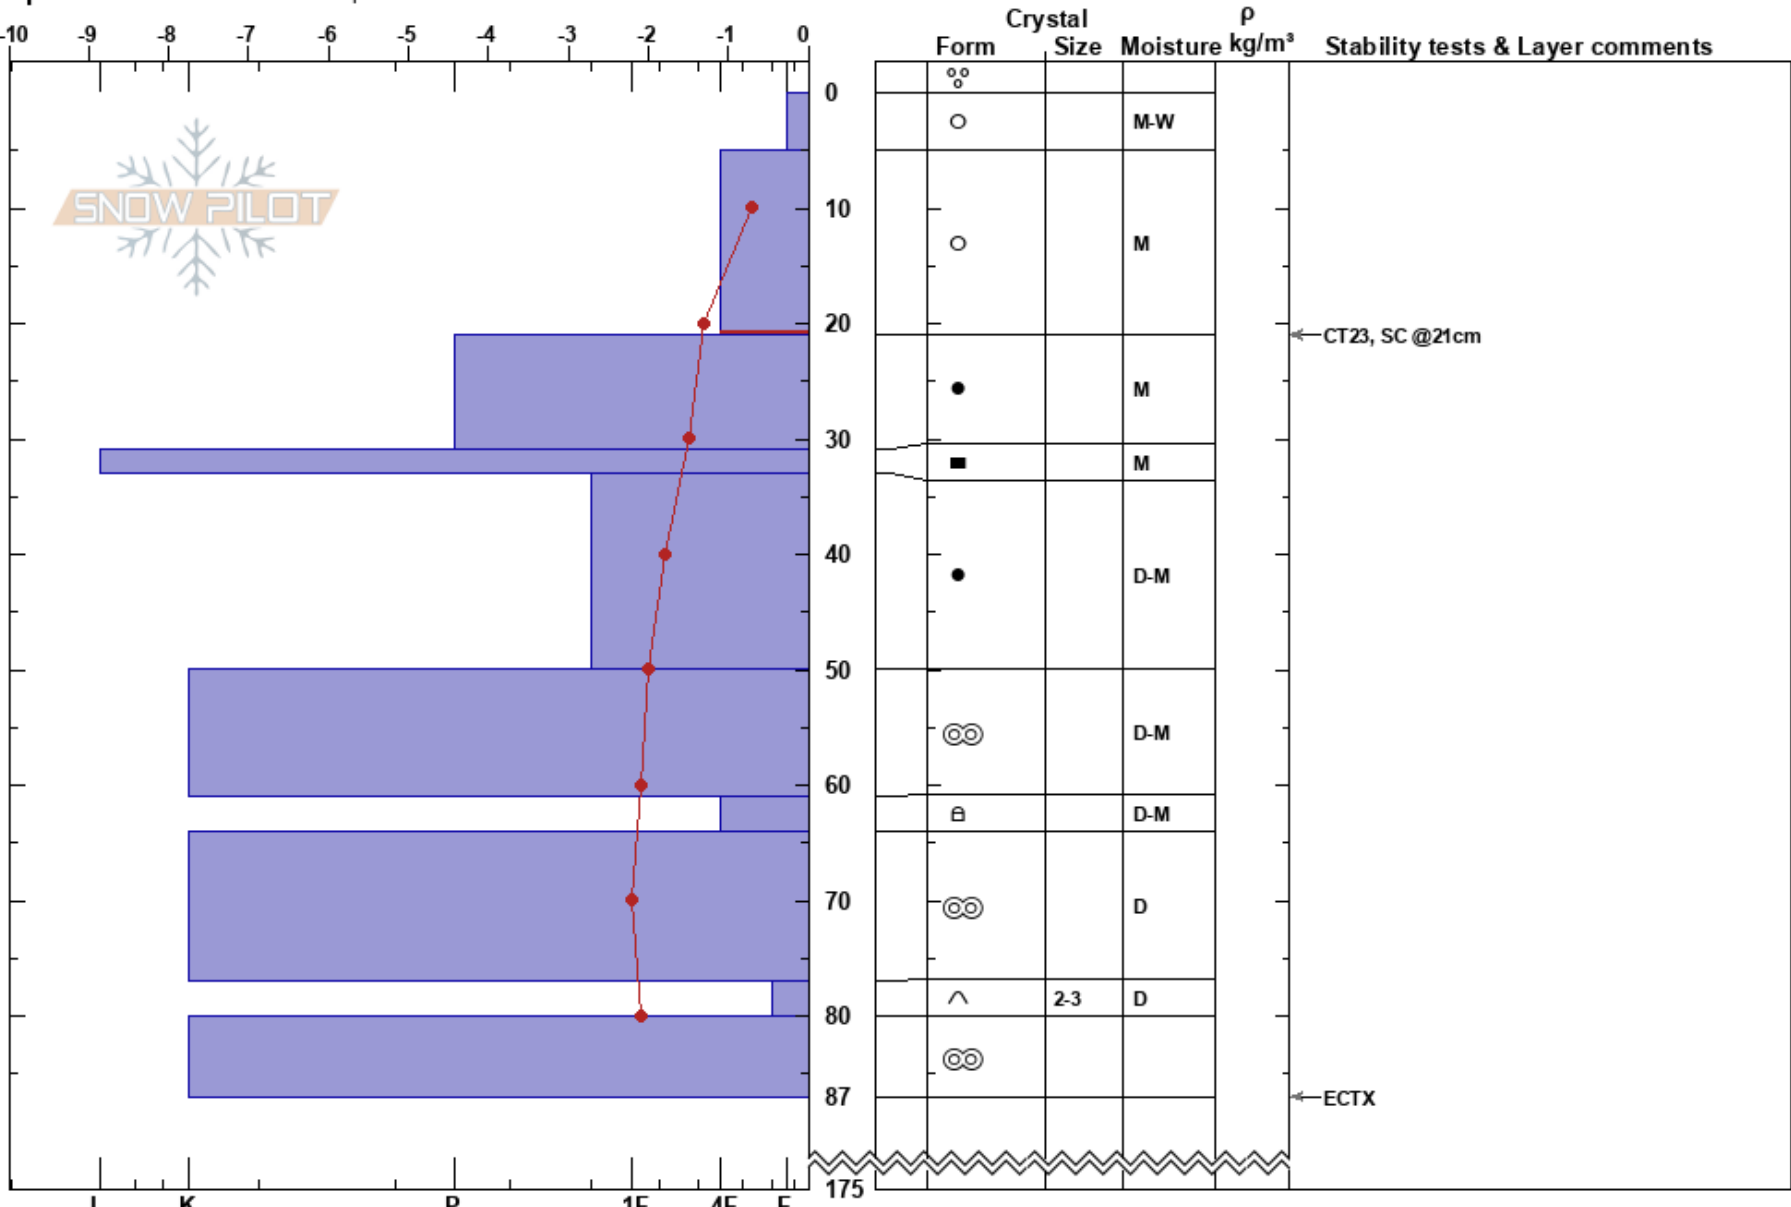

Småhamra
 Funäsfjällen
 Sweden
 Elevation: 954 m
 Aspect: NE
 Specifics: We snowmobiled slope

John Wilcoxon
 13/04/2023 - 10:00
 Co-ord: 33V 362306E 6940957N
 Slope Angle: 26°
 Wind Loading: no

Stability: Very Good HS: 175 Layer Notes:
 Air Temperature: 0.6°C PF: 20 5-21cm: Problematic layer
 Sky Cover: OVC
 Precipitation: RS
 Wind: SE Light Breeze

Notes: OBJ: observera fuktighet och stabilitet