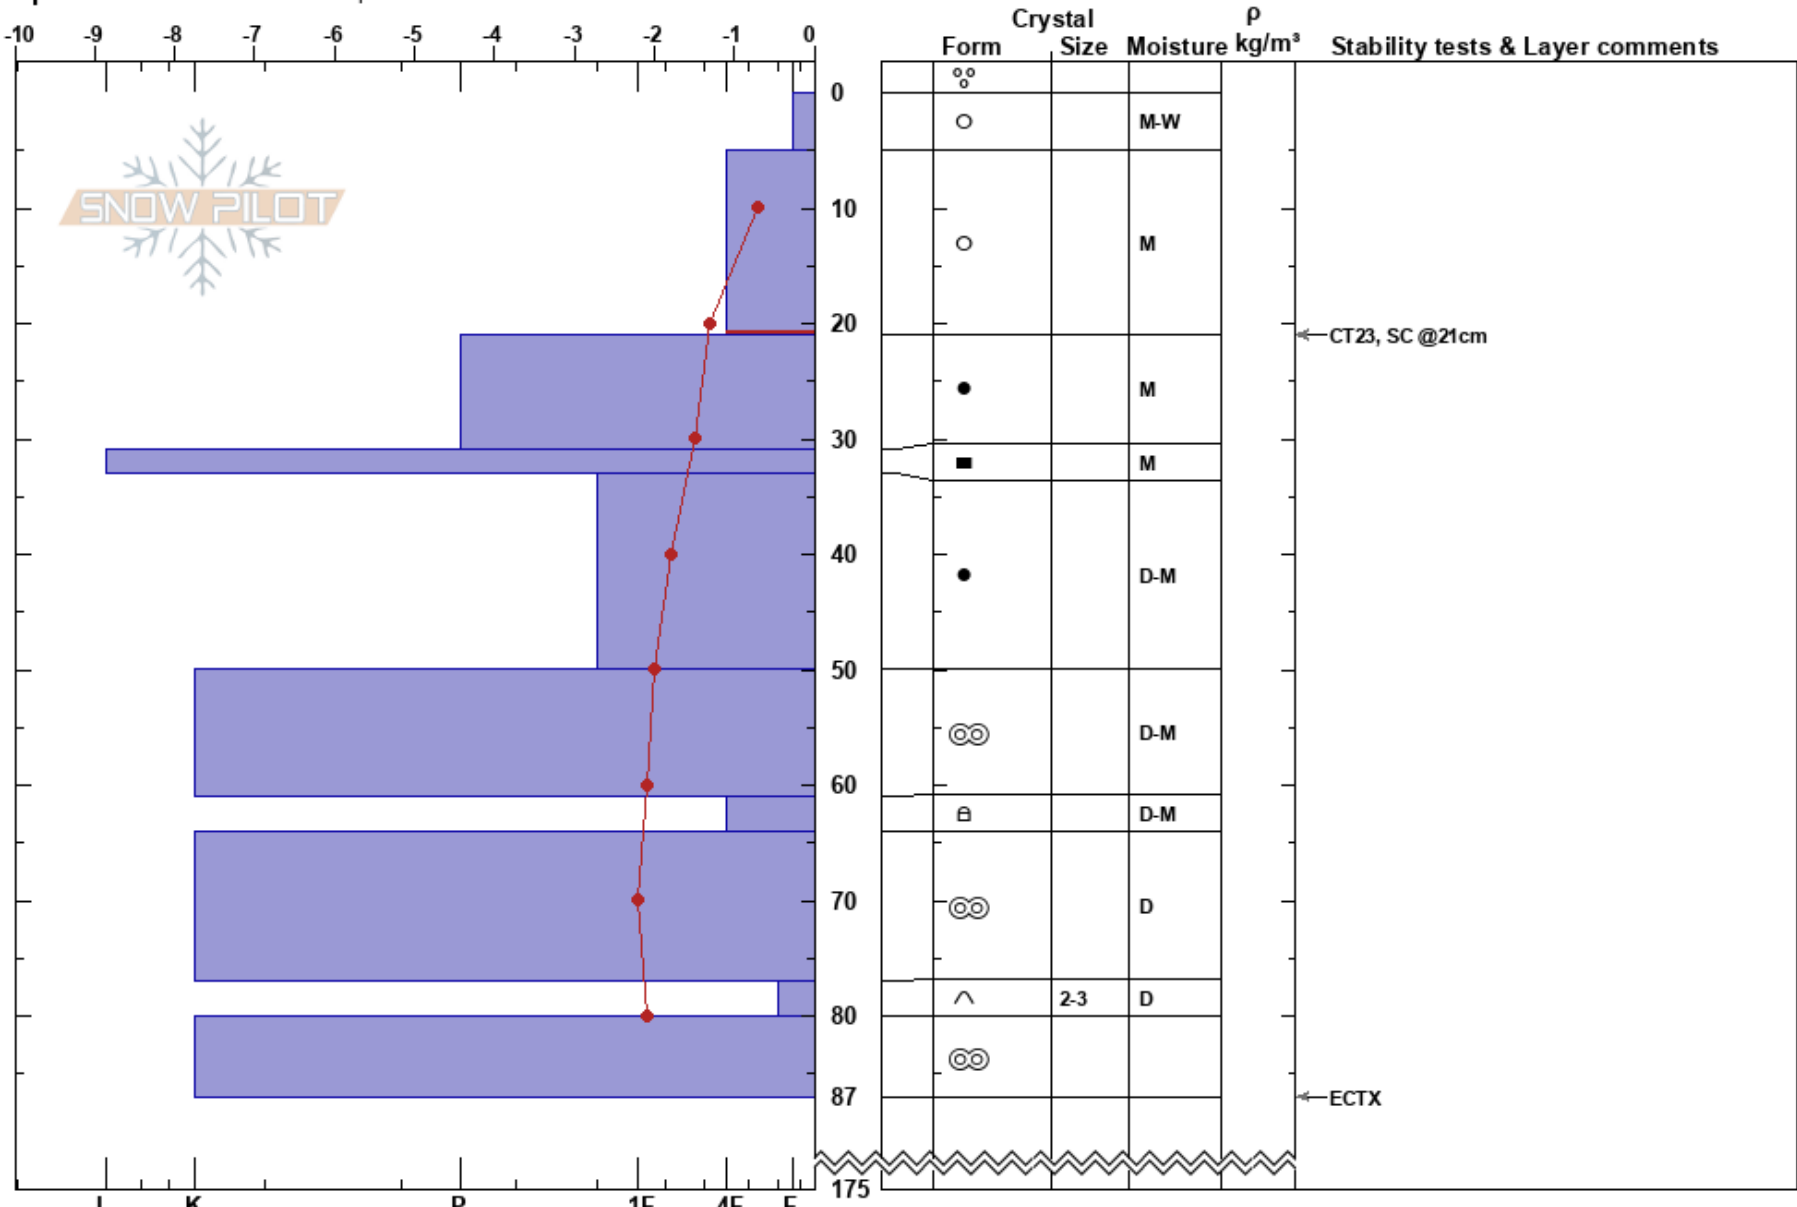

Småhamra  
 Funäsfjällen  
 Sweden  
 Elevation: 954 m  
 Aspect: NE  
 Specifics: We snowmobiled slope

John Wilcoxon  
 13/04/2023 - 10:00  
 Co-ord: 33V 362306E 6940957N  
 Slope Angle: 26°  
 Wind Loading: no

Stability: Very Good HS: 175  
 Air Temperature: 0.6°C PF: 20 5-21cm: Problematic layer  
 Sky Cover: OVC  
 Precipitation: RS  
 Wind: SE Light Breeze

Notes: OBJ: observera fuktighet och stabilitet