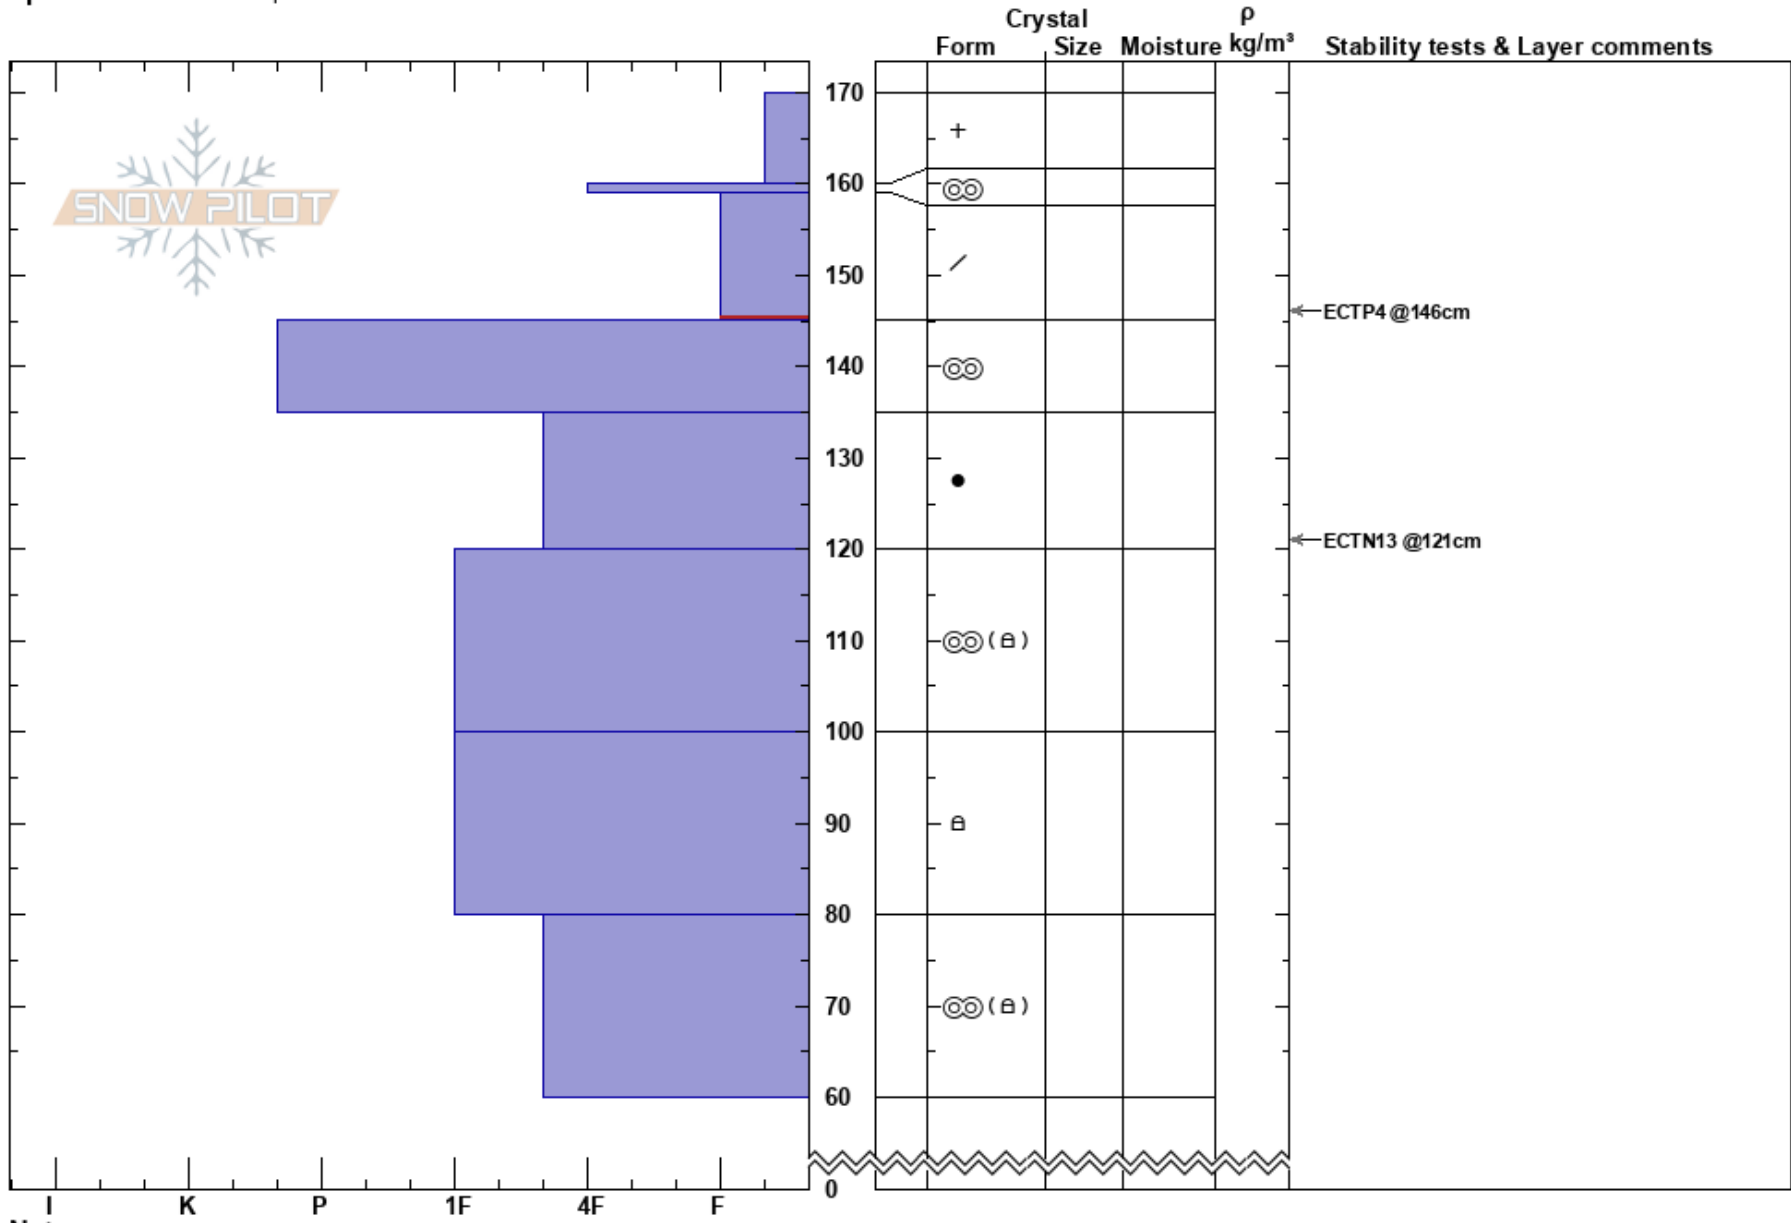

Goat Meadows  
 Chugach Range  
 AK  
 Elevation: 2100 ft  
 Aspect: 188°  
 Specifics: We skied slope

Andrew Schauer  
 04/12/2023 - 4:20pm  
 Co-ord: 61.02778N, -149.09306W  
 Slope Angle: 34°  
 Wind Loading: no

Stability: Fair  
 Air Temperature: HS: 170  
 Sky Cover: BKN  
 Precipitation: S-1  
 Wind: Calm  
 PF: 25 159-145cm: Problematic layer  
 PS: 10

Notes: