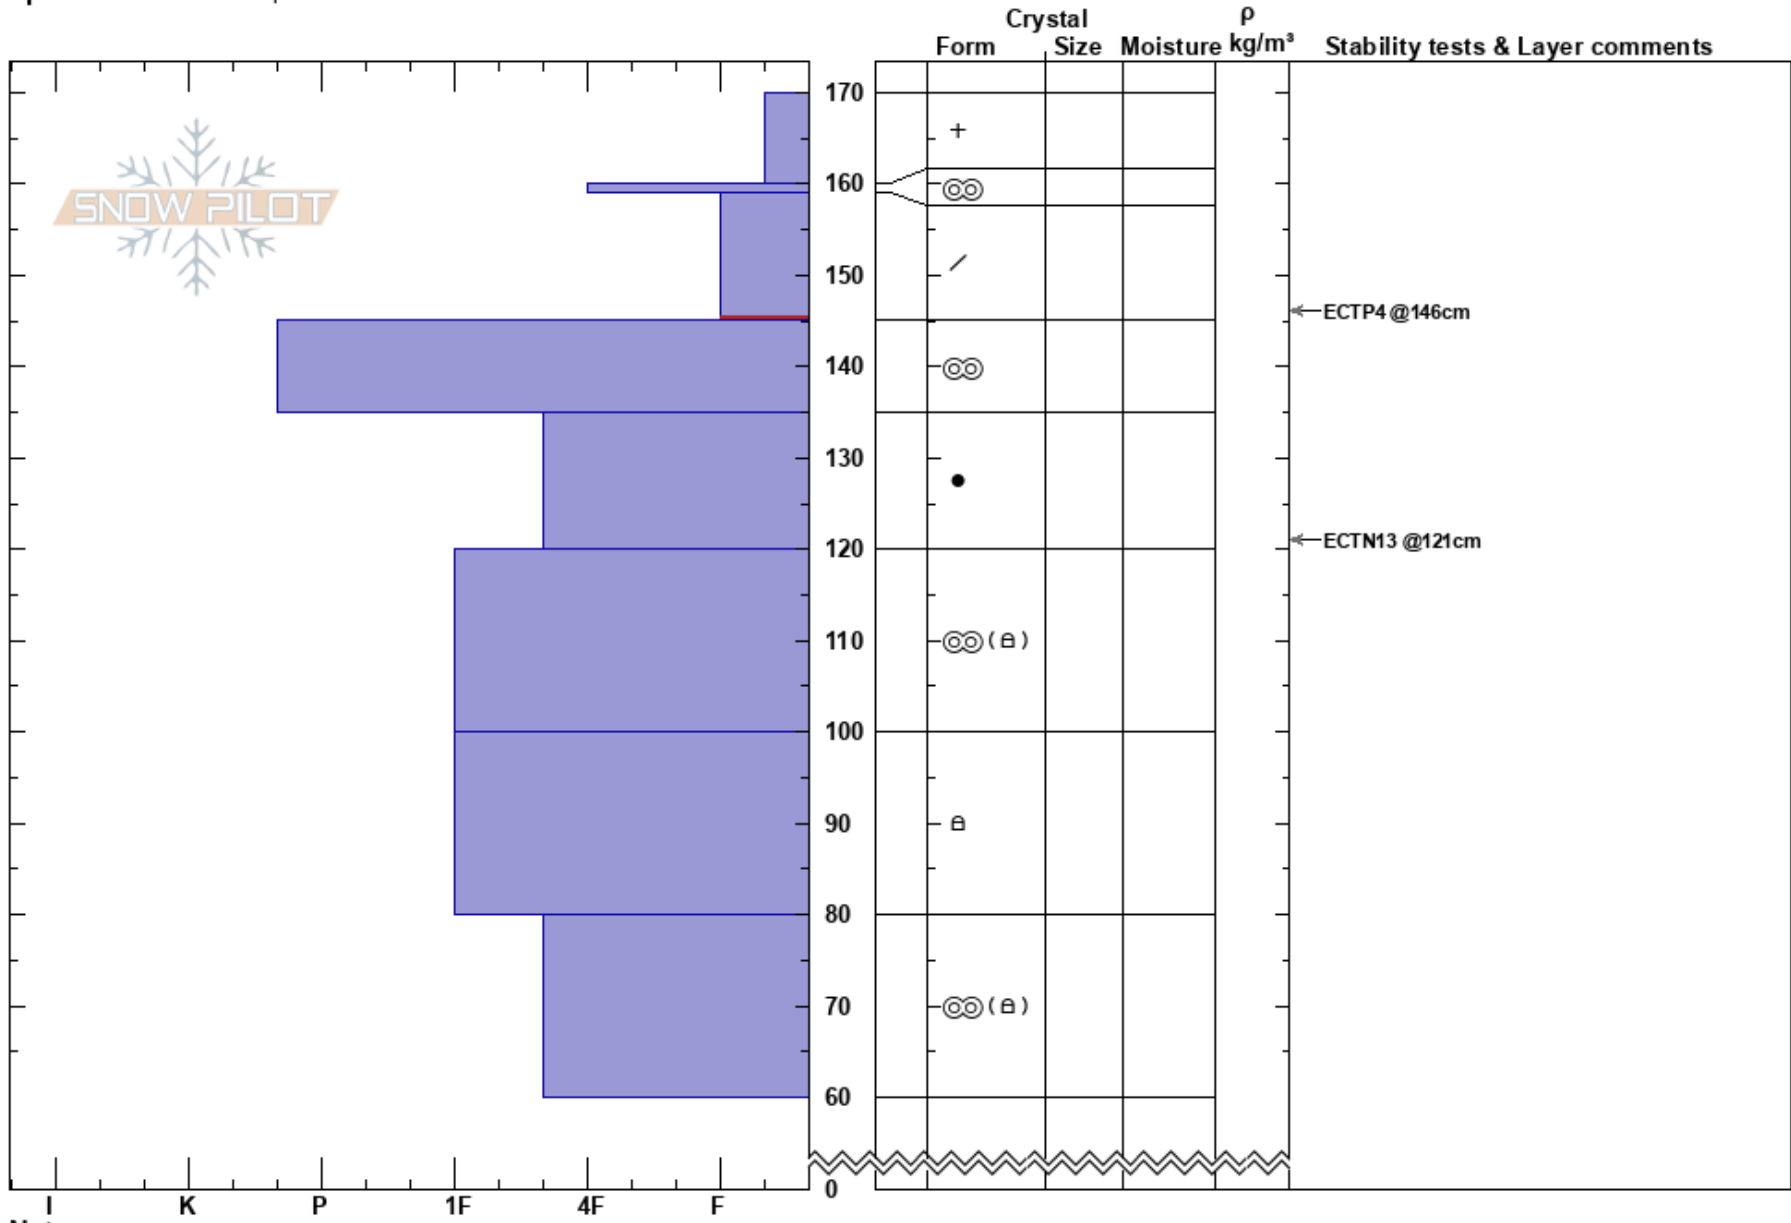

Goat Meadows
 Chugach Range
 AK
 Elevation: 2100 ft
 Aspect: 188°
 Specifics: We skied slope

Andrew Schauer
 04/12/2023 - 4:20pm
 Co-ord: 61.02778N, -149.09306W
 Slope Angle: 34°
 Wind Loading: no

Stability: Fair
 Air Temperature: HS: 170
 Sky Cover: BKN
 Precipitation: S-1
 Wind: Calm
 PF: 25 159-145cm: Problematic layer
 PS: 10