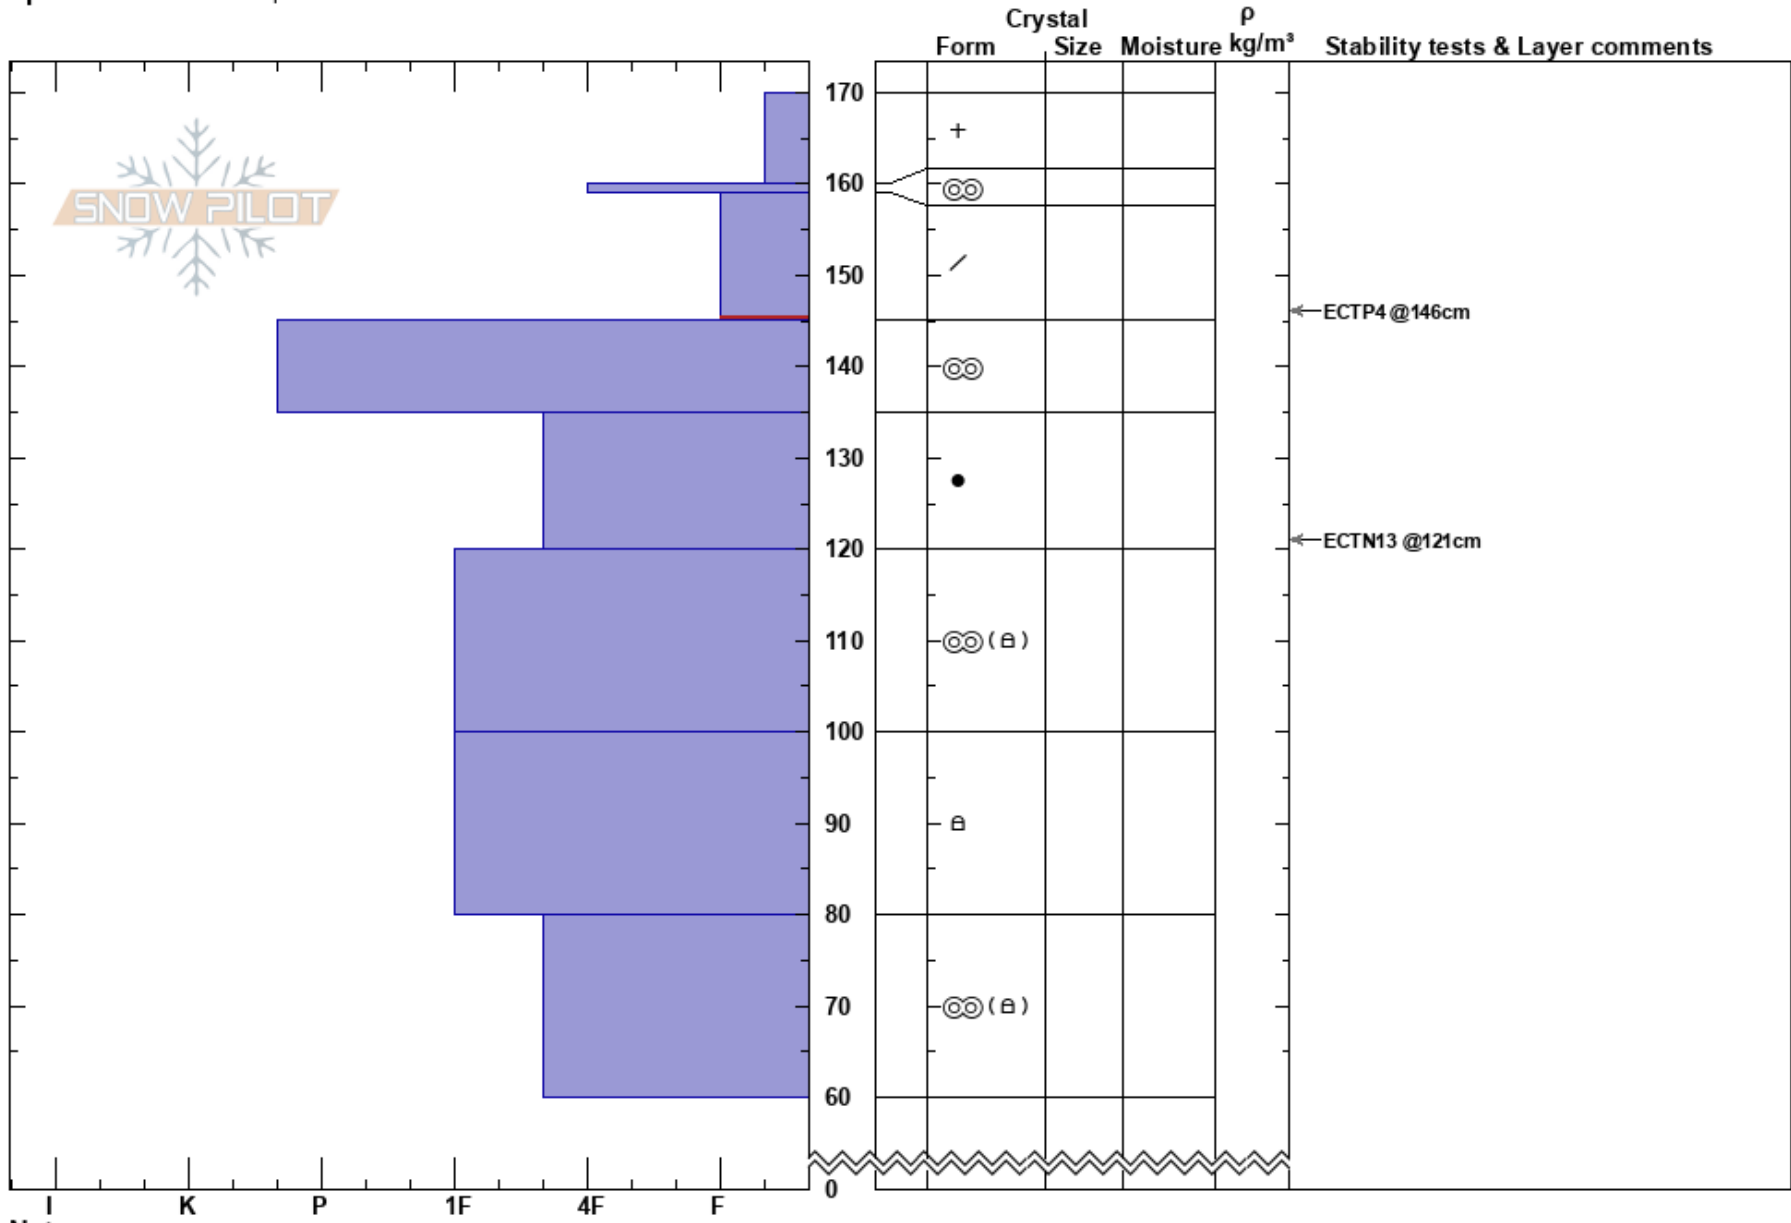

Goat Meadows
 Chugach Range
 AK
Elevation: 2100 ft
Aspect: 188°
Specifics: We skied slope

Andrew Schauer
 04/12/2023 - 4:20pm
Co-ord: 61.02778N, -149.09306W
Slope Angle: 34°
Wind Loading: no

Stability: Fair
Air Temperature: HS: 170
Sky Cover: BKN
Precipitation: S-1
Wind: Calm
PF: 25 159-145cm: Problematic layer
PS: 10