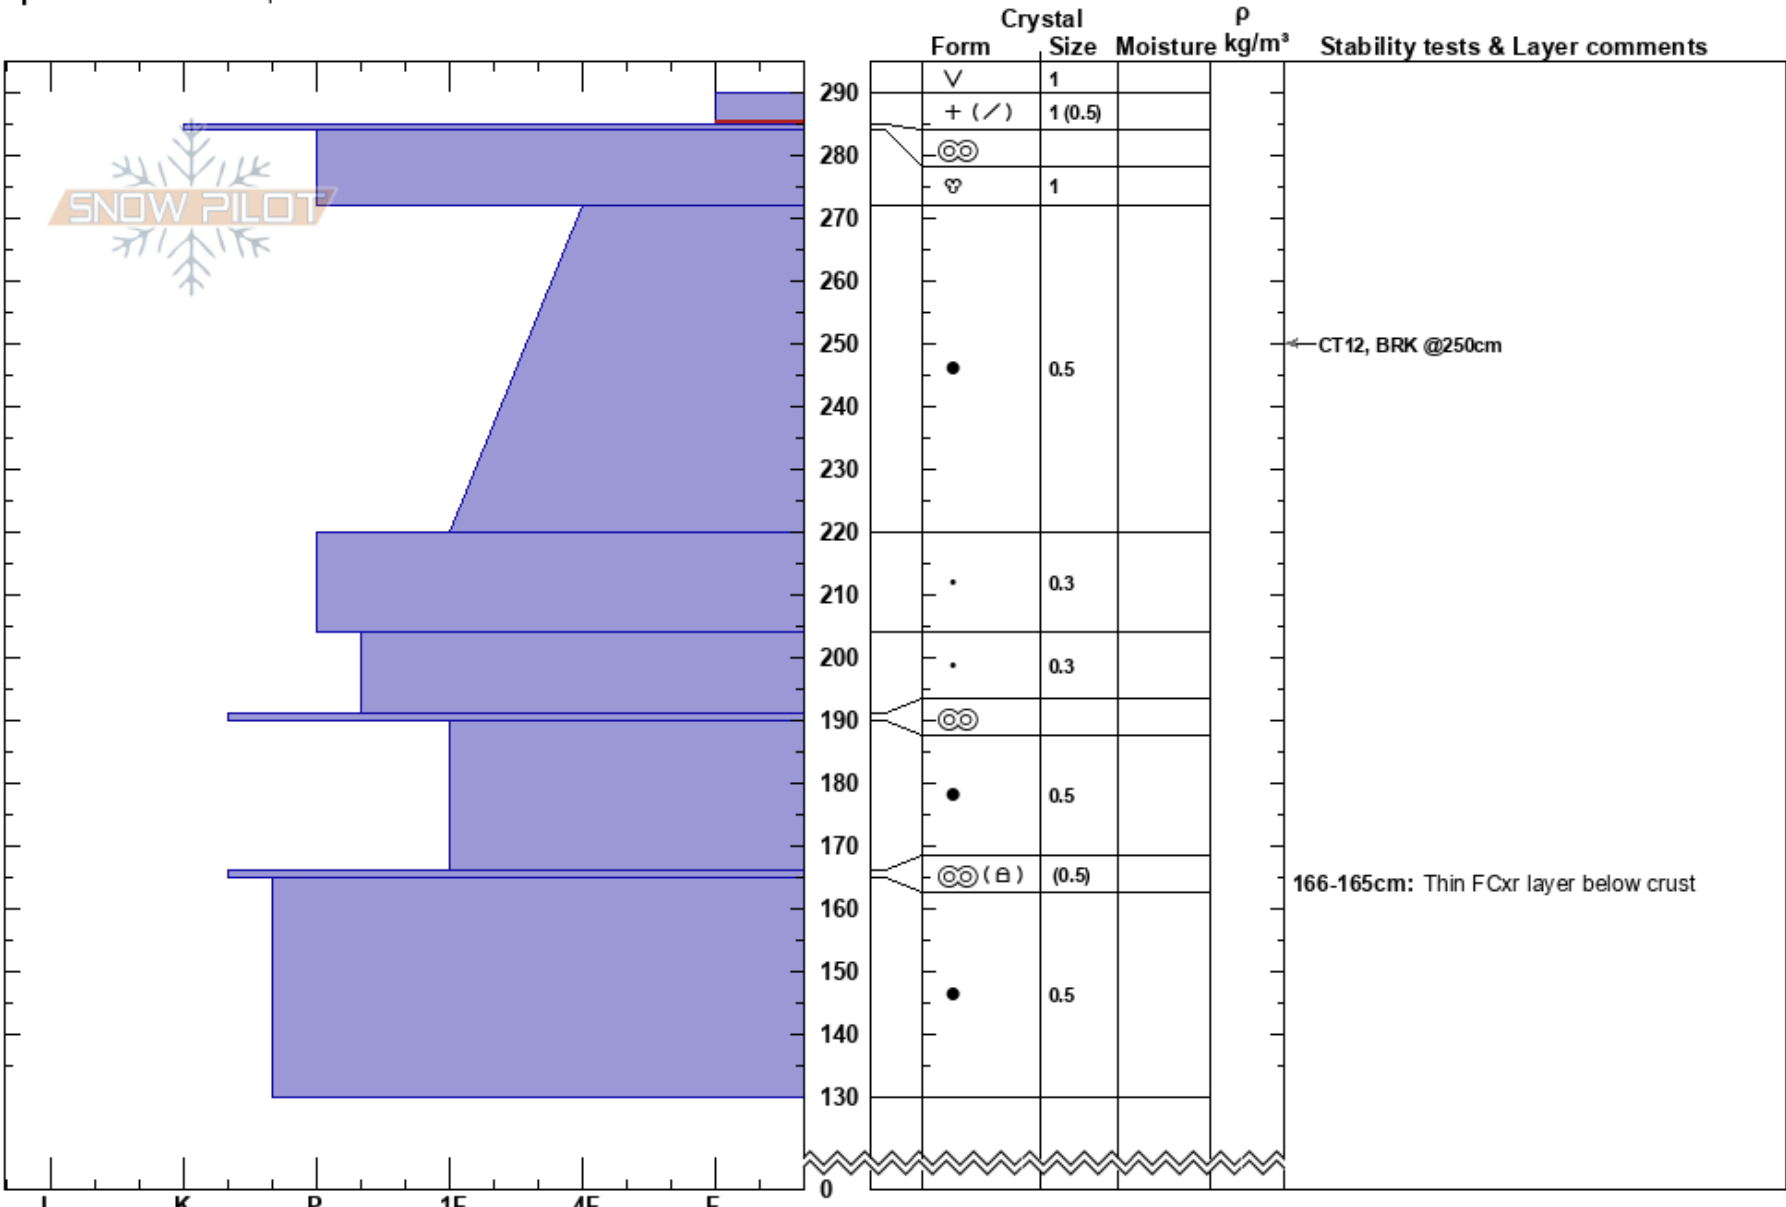

Liberty Bell 4 - WSDOT
 North Cascades, East WA
 Elevation: 1874 m
 Aspect: NE
 Specifics: We skied slope

Andrew Forsman
 04/12/2023 - 9:30am
 Co-ord: 48.51669N, -120.65507W
 Slope Angle: 30°
 Wind Loading: no

Stability: Good
 Air Temperature: 21°C
 Sky Cover: CLR
 Precipitation: NO
 Wind: NE Light Breeze

HS:290
 290-285cm: Problematic layer
 166-165cm: Thin FCxr layer below crust

Notes: Pit dug skiers left of Liberty Bell 4 start zone.