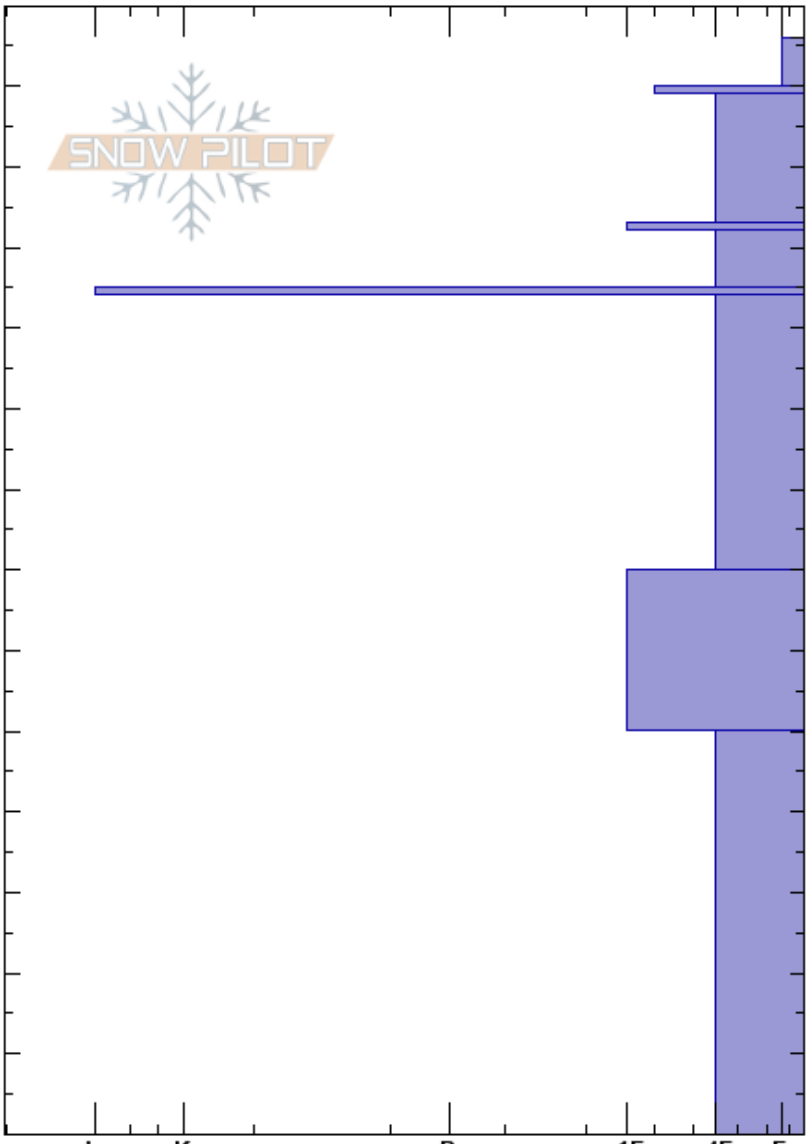

Montgomery Pass 2
 Cameron Pass
 CO
 Elevation: 11200 ft
 Aspect: NE
 Specifics:

Austin DiVesta
 04/12/2023 - 12:00pm
 Co-ord: 40.53865N, -105.90369W
 Slope Angle: 25°
 Wind Loading: no

Stability:
 Air Temperature:
 Sky Cover: FEW
 Precipitation: NO
 Wind: SW Moderate

HS: 136
 PF: 10
 113-112cm: Dust Layer
 50-0cm: Problematic layer

Layer Notes:
 Stability tests & Layer comments

Height (cm)	Crystal		Moisture	ρ kg/m ³	Stability tests & Layer comments
	Form	Size			
136	⊙⊙	1			
130	⊙⊙	1-1.5	V		
120	●	0.3	M		
113-112	⊙⊙		M		Dust Layer
110	●	0.3-0.5	M		
100	■				
90	⊖ (●)	0.5-1	D-M		
70	⊖	1-2	D		
50	^ (^)	2-3	D		
0					ECTX