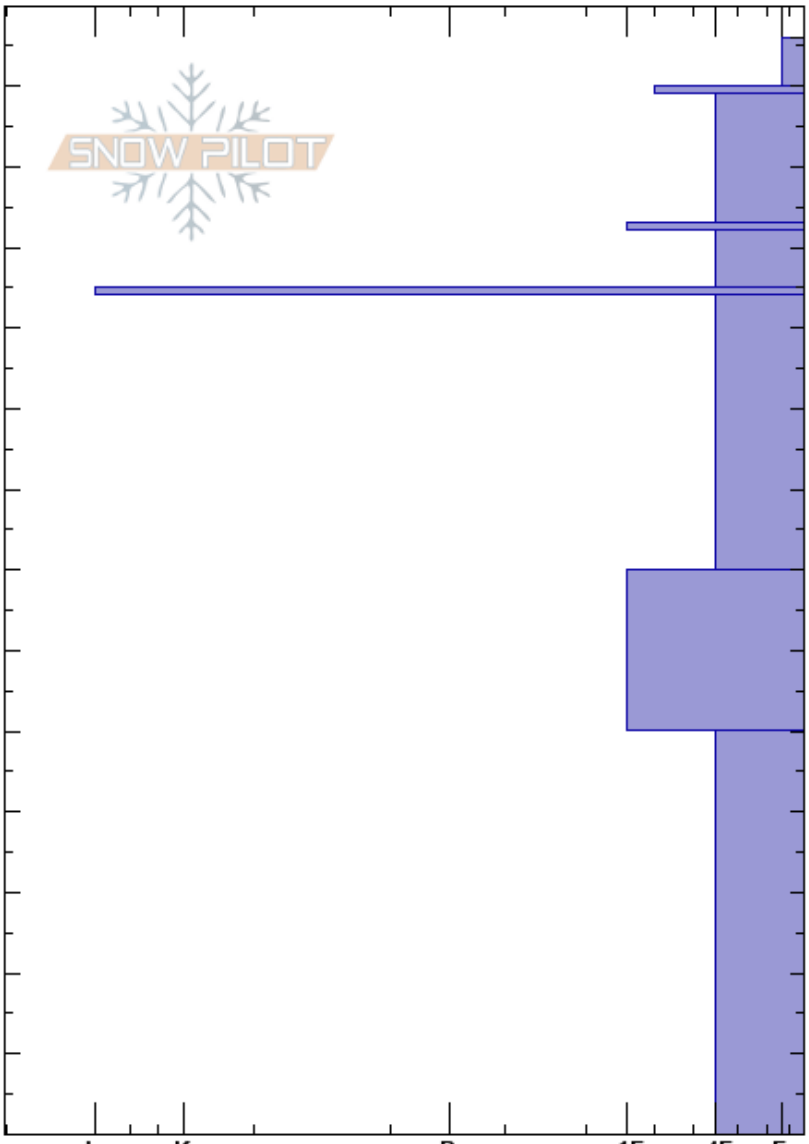

Montgomery Pass 2
 Cameron Pass
 CO
 Elevation: 11200 ft
 Aspect: NE
 Specifics:

Austin DiVesta
 04/12/2023 - 12:00pm
 Co-ord: 40.53865N, -105.90369W
 Slope Angle: 25°
 Wind Loading: no

Stability:
 Air Temperature:
 Sky Cover: FEW
 Precipitation: NO
 Wind: SW Moderate

HS: 136
 PF: 10
 113-112cm: Dust Layer
 50-0cm: Problematic layer

Layer Notes:
 Stability tests & Layer comments

Height (cm)	Crystal		Moisture	ρ kg/m ³	Stability tests & Layer comments
	Form	Size			
136	⊙⊙	1			
130	⊙⊙	1-1.5	V		
120	⊙⊙		V		
113-112	●	0.3	M		113-112cm: Dust Layer
110	⊙⊙		M		
100	●	0.3-0.5	M		
100	■				
80-90	⊖ (●)	0.5-1	D-M		
60-70	⊖	1-2	D		
20-30	^ (^)	2-3	D		