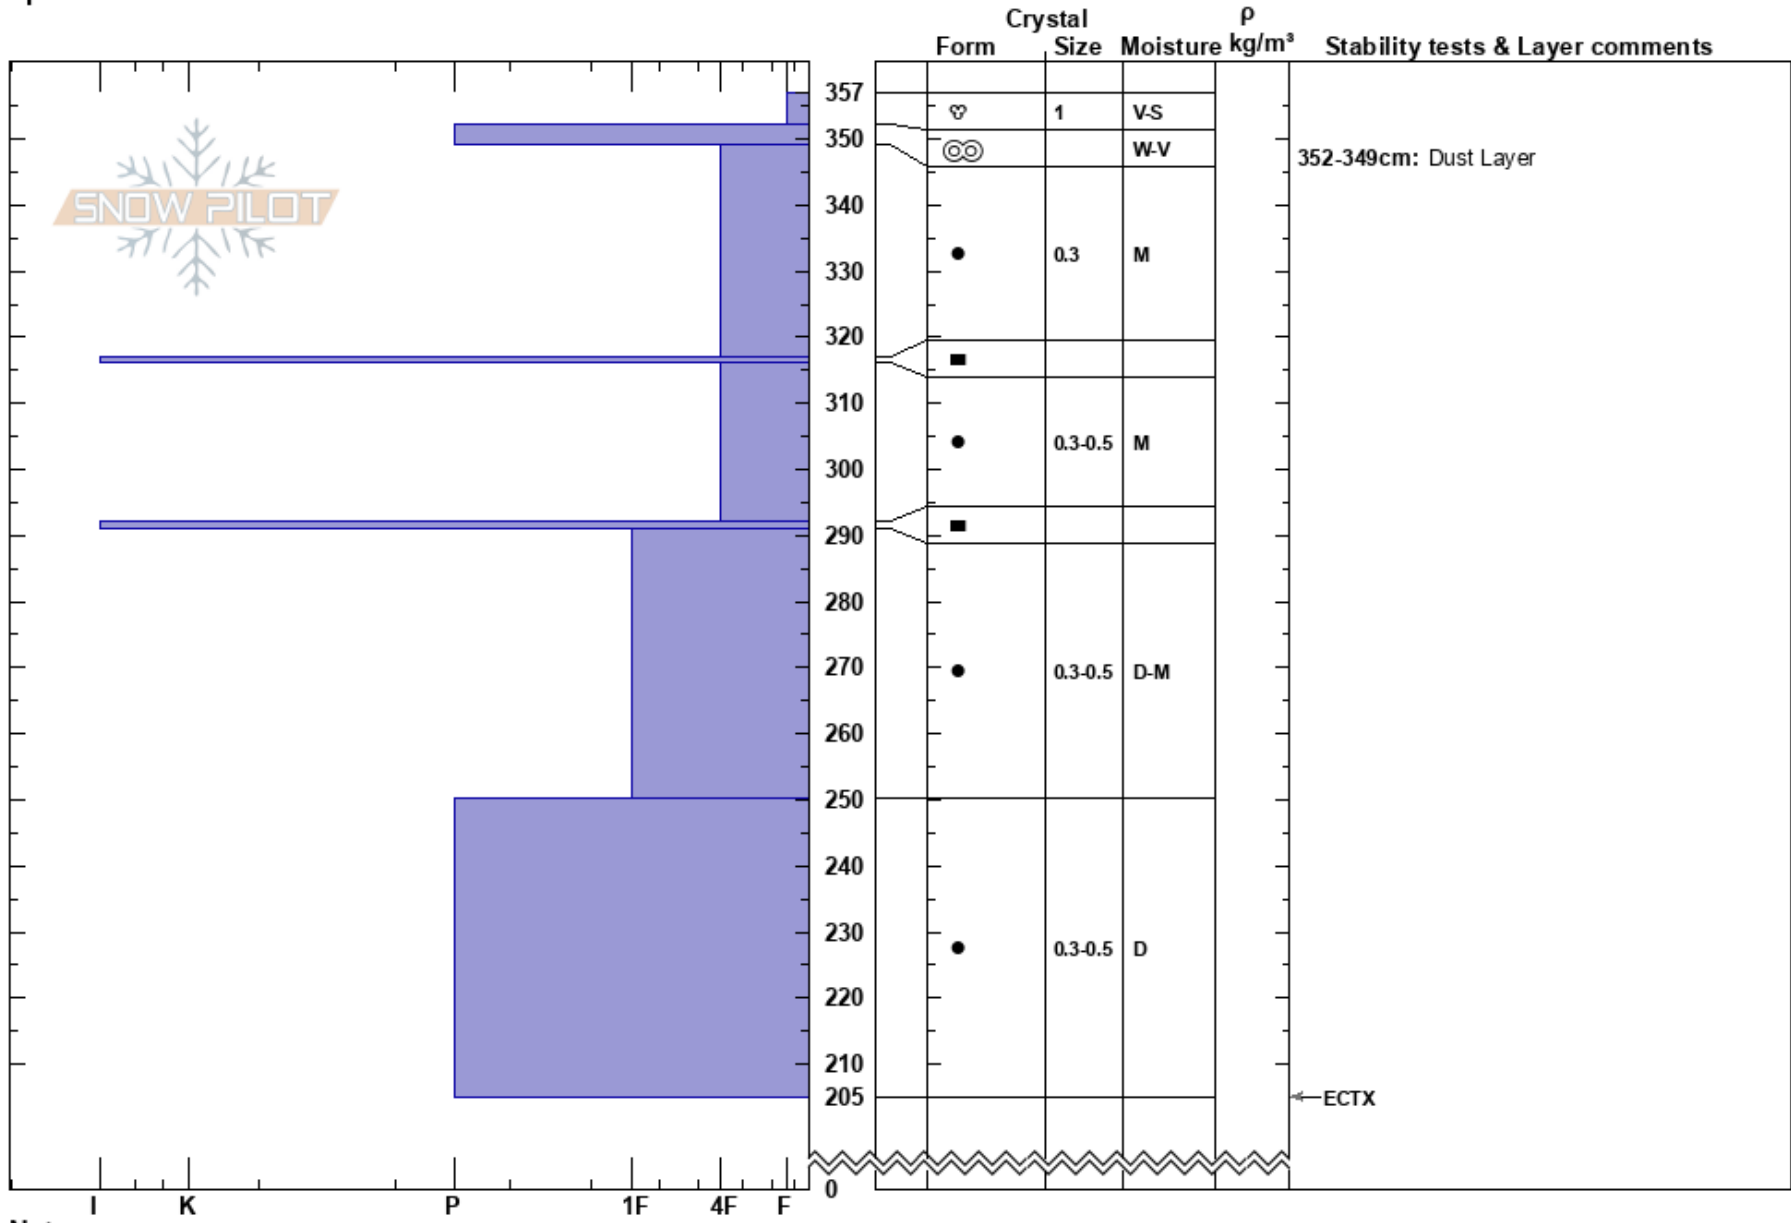

Montgomery Pass
 Cameron Pass
 CO
 Elevation: 11150 ft
 Aspect: NE
 Specifics:

Austin DiVesta
 04/12/2023 - 11:00am
 Co-ord: 40.53828N, -105.90267W
 Slope Angle: 25°
 Wind Loading: previous

Stability:
 Air Temperature:
 Sky Cover: CLR
 Precipitation: NO
 Wind: W Moderate

HS: 357
 PF: 10 352-349cm: Dust Layer

Layer Notes:

Notes: