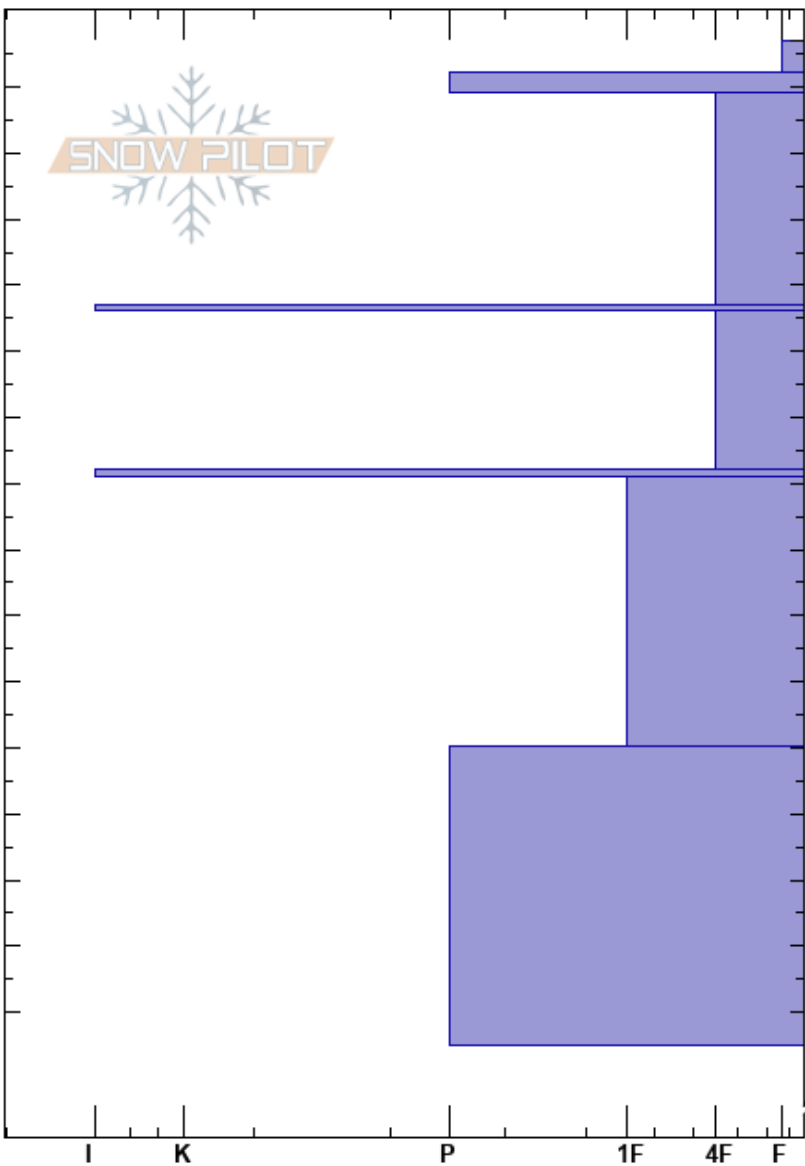

Montgomery Pass  
 Cameron Pass  
 CO  
 Elevation: 11150 ft  
 Aspect: NE  
 Specifics:

Austin DiVesta  
 04/12/2023 - 11:00am  
 Co-ord: 40.53828N, -105.90267W  
 Slope Angle: 25°  
 Wind Loading: previous

Stability:  
 Air Temperature:  
 Sky Cover: CLR  
 Precipitation: NO  
 Wind: W Moderate

HS: 357  
 PF: 10 352-349cm: Dust Layer

Layer Notes:

| Elevation (ft) | Crystal |         | $\rho$<br>kg/m <sup>3</sup> | Stability tests & Layer comments |
|----------------|---------|---------|-----------------------------|----------------------------------|
|                | Form    | Size    |                             |                                  |
| 357            | ☽       | 1       | V-S                         | 352-349cm: Dust Layer            |
| 350            | ☉☉      |         | W-V                         |                                  |
| 330            | ●       | 0.3     | M                           |                                  |
| 315            | ■       |         |                             |                                  |
| 305            | ●       | 0.3-0.5 | M                           |                                  |
| 295            | ■       |         |                             |                                  |
| 270            | ●       | 0.3-0.5 | D-M                         |                                  |
| 230            | ●       | 0.3-0.5 | D                           |                                  |
| 205            |         |         |                             | ← ECTX                           |