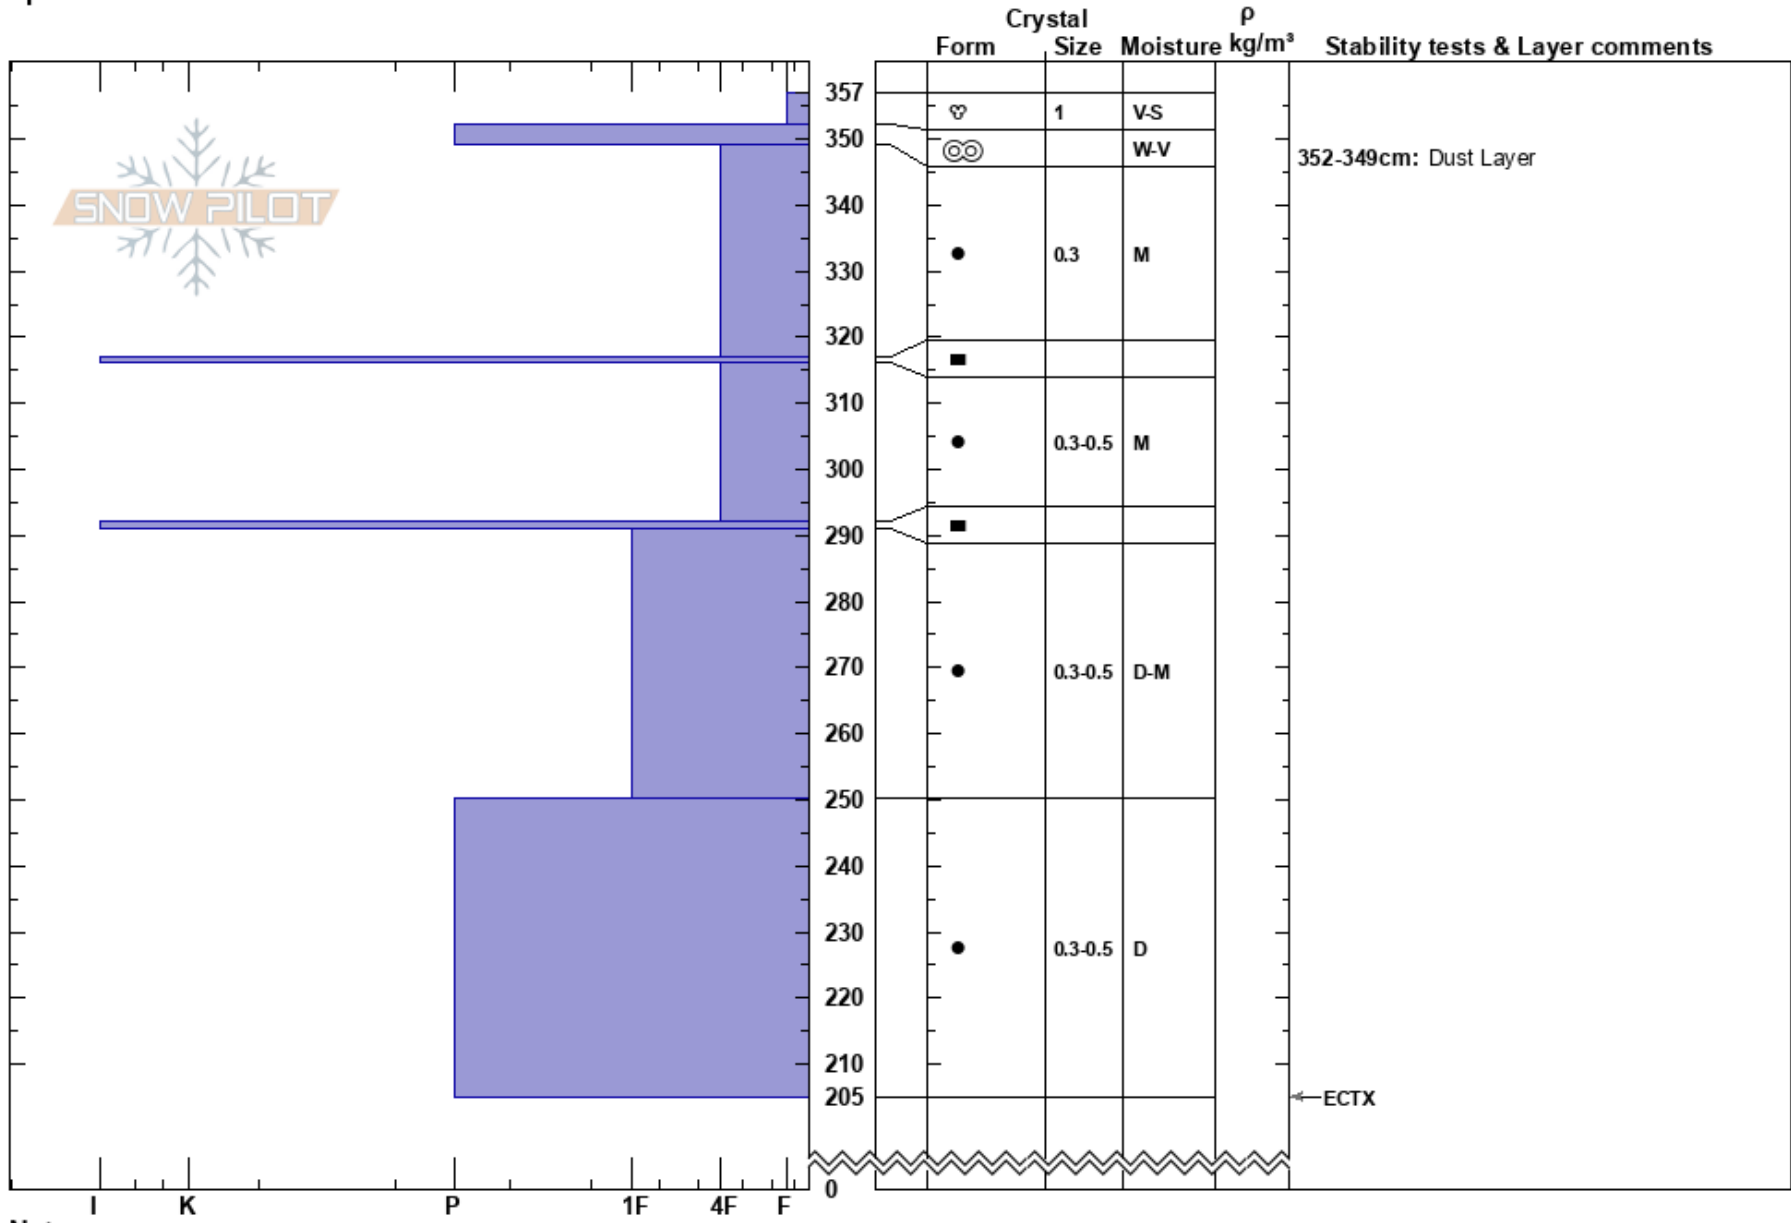

Montgomery Pass  
 Cameron Pass  
 CO  
 Elevation: 11150 ft  
 Aspect: NE  
 Specifics:

Austin DiVesta  
 04/12/2023 - 11:00am  
 Co-ord: 40.53828N, -105.90267W  
 Slope Angle: 25°  
 Wind Loading: previous

Stability:  
 Air Temperature:  
 Sky Cover: CLR  
 Precipitation: NO  
 Wind: W Moderate

HS: 357  
 PF: 10 352-349cm: Dust Layer

Layer Notes:

Notes: