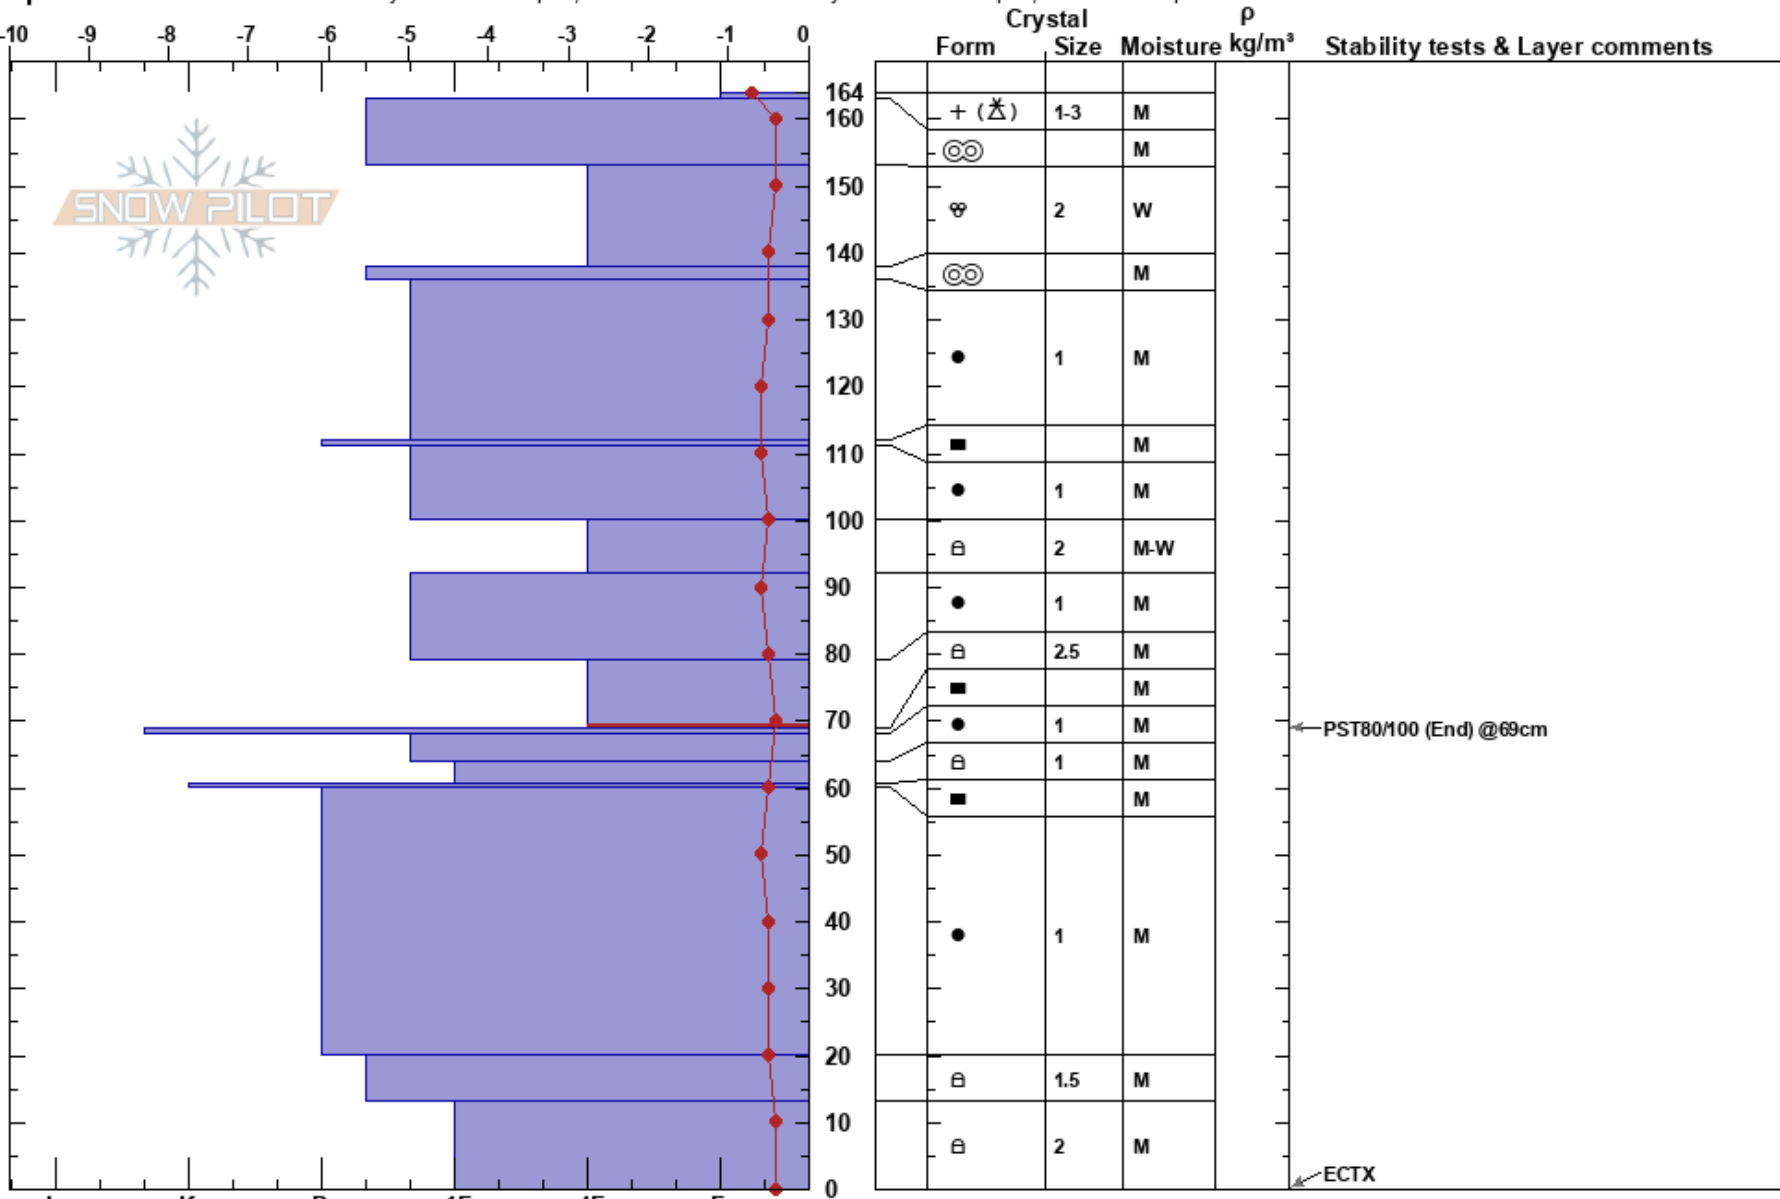

Greater Granite
 Lewis Range
 MT
 Elevation: 6000 ft
 Aspect: SE

Jon Hageness
 04/12/2023 - 12:40pm
 Co-ord: 48.75405N, -113.76100W
 Slope Angle: 32°
 Wind Loading: no

Stability:
 Air Temperature: -1°C
 Sky Cover: BKN
 Precipitation: NO
 Wind: SW Light Breeze

HS: 164
 Layer Notes:
 79-69cm: Problematic layer

Specifics: Recent avalanche activity on similar slopes; Recent avalanche activity on different slopes; We skied slope

Notes: