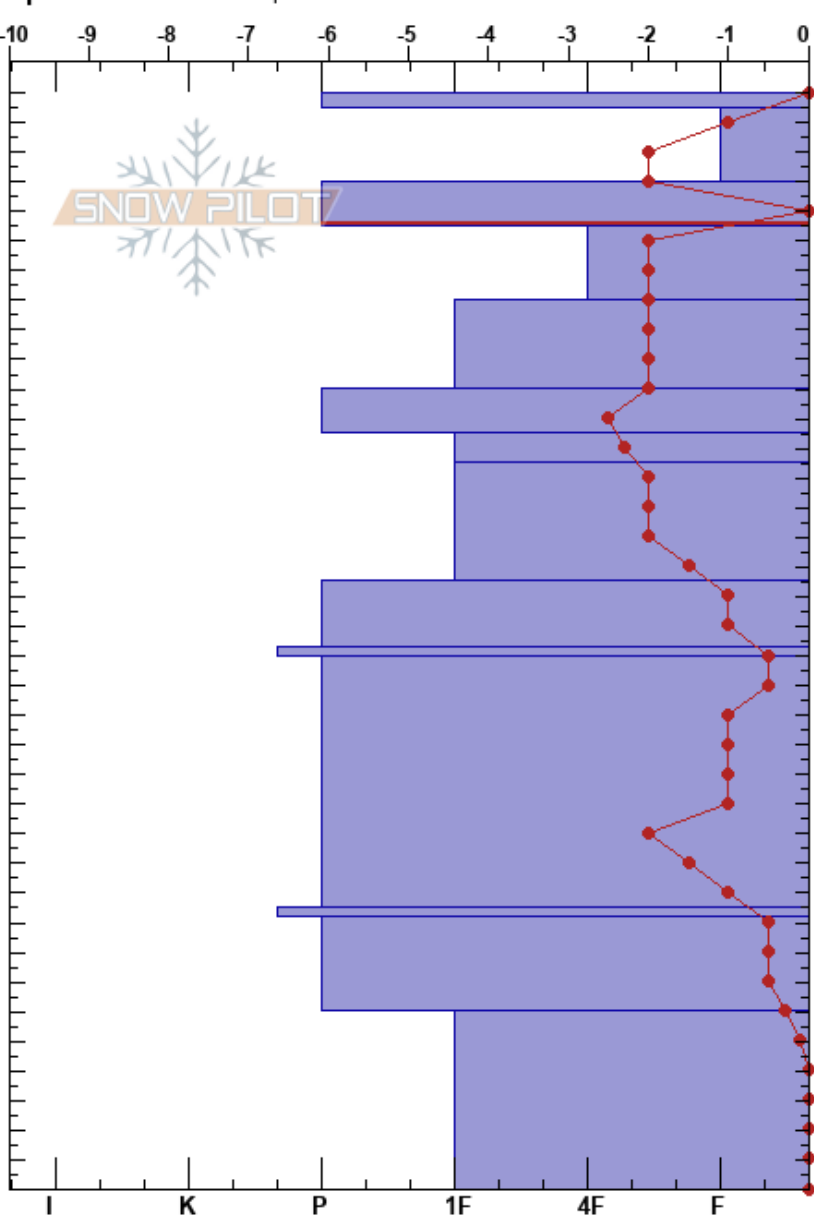

Guardsman Snowpit
 Central Wasatch
 UT
 Elevation: 8900 ft
 Aspect: S
 Specifics: We skied slope

Sam Schoenfeld
 04/07/2023 - 3:00pm
 Co-ord: 40.60954N, -111.56653W
 Slope Angle: 13°
 Wind Loading:

Stability: Good
 Air Temperature: 4°C
 Sky Cover:
 Precipitation: NO
 Wind: NW Light Breeze

HS:370
 PF: 35 340-325cm: Problematic layer
 PS: 15

Form	Crystal Size	Moisture	ρ kg/m ³	Stability tests & Layer comments
			210	
	1-2		207	
	0.5-1		230	
	0.3-0.5		261	
			301	
	0.1-0.3		276	
			295	
			330	
	1		332	
			310	
	0.3-0.5		324	
			328	
	0.3		350	
			363	
	0.3		365	
			387	
			433	
	0.3-0.5		494	
	1		411	
			446	
			488	
			462	
			451	
	0.5-1		449	
			411	
			435	
			414	
	1		423	
	0.5-1			
	1-2			