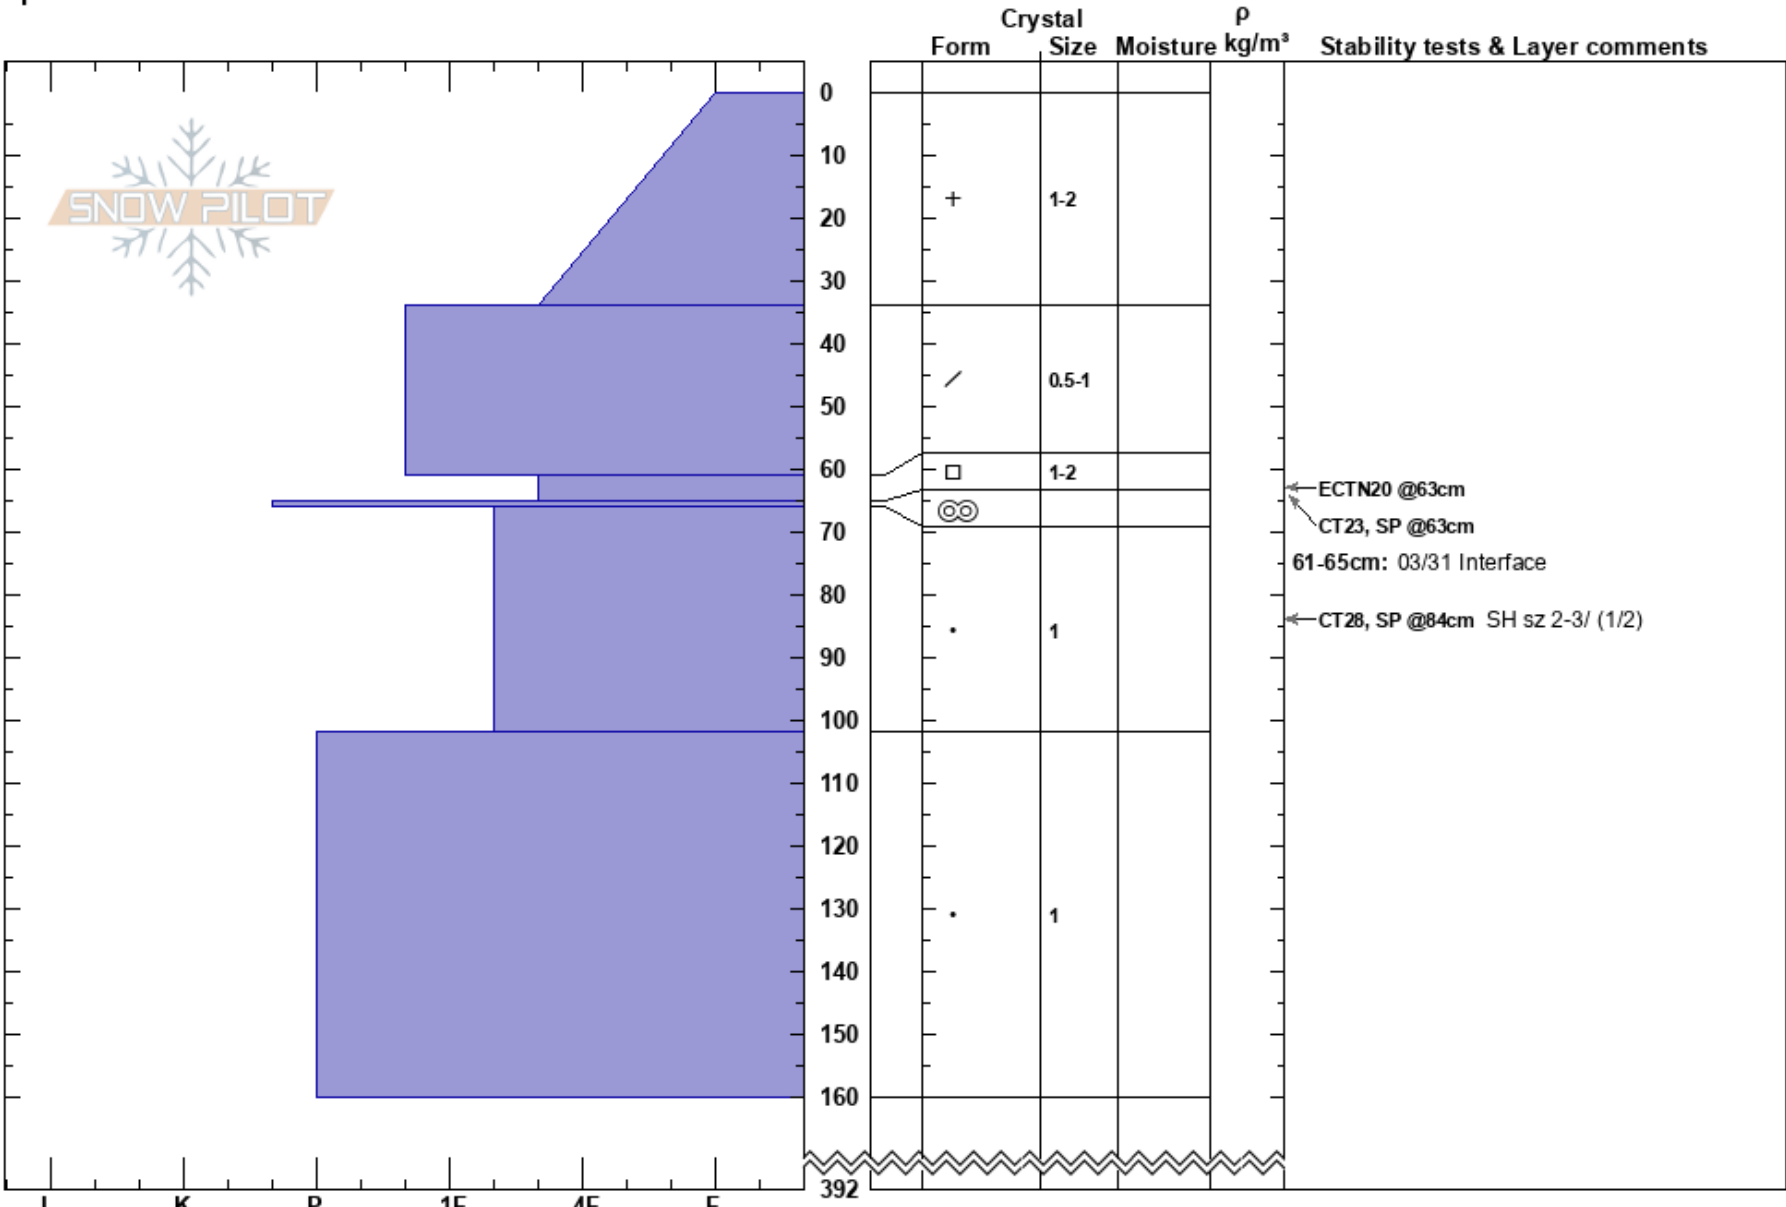

2023/04/11 Sulphurets
 KSM
 BC
 Elevation: 1160 m
 Aspect: N
 Specifics:

KSM MTN Safety
 12/04/2023 - 13:30
 Co-ord:
 Slope Angle: 30°
 Wind Loading:

Stability:
 Air Temperature: 3.8°C
 Sky Cover: BKN
 Precipitation: NO
 Wind: Calm

HS:392
 61-65cm: 03/31 Interface
 61-65cm: Problematic layer

Notes: