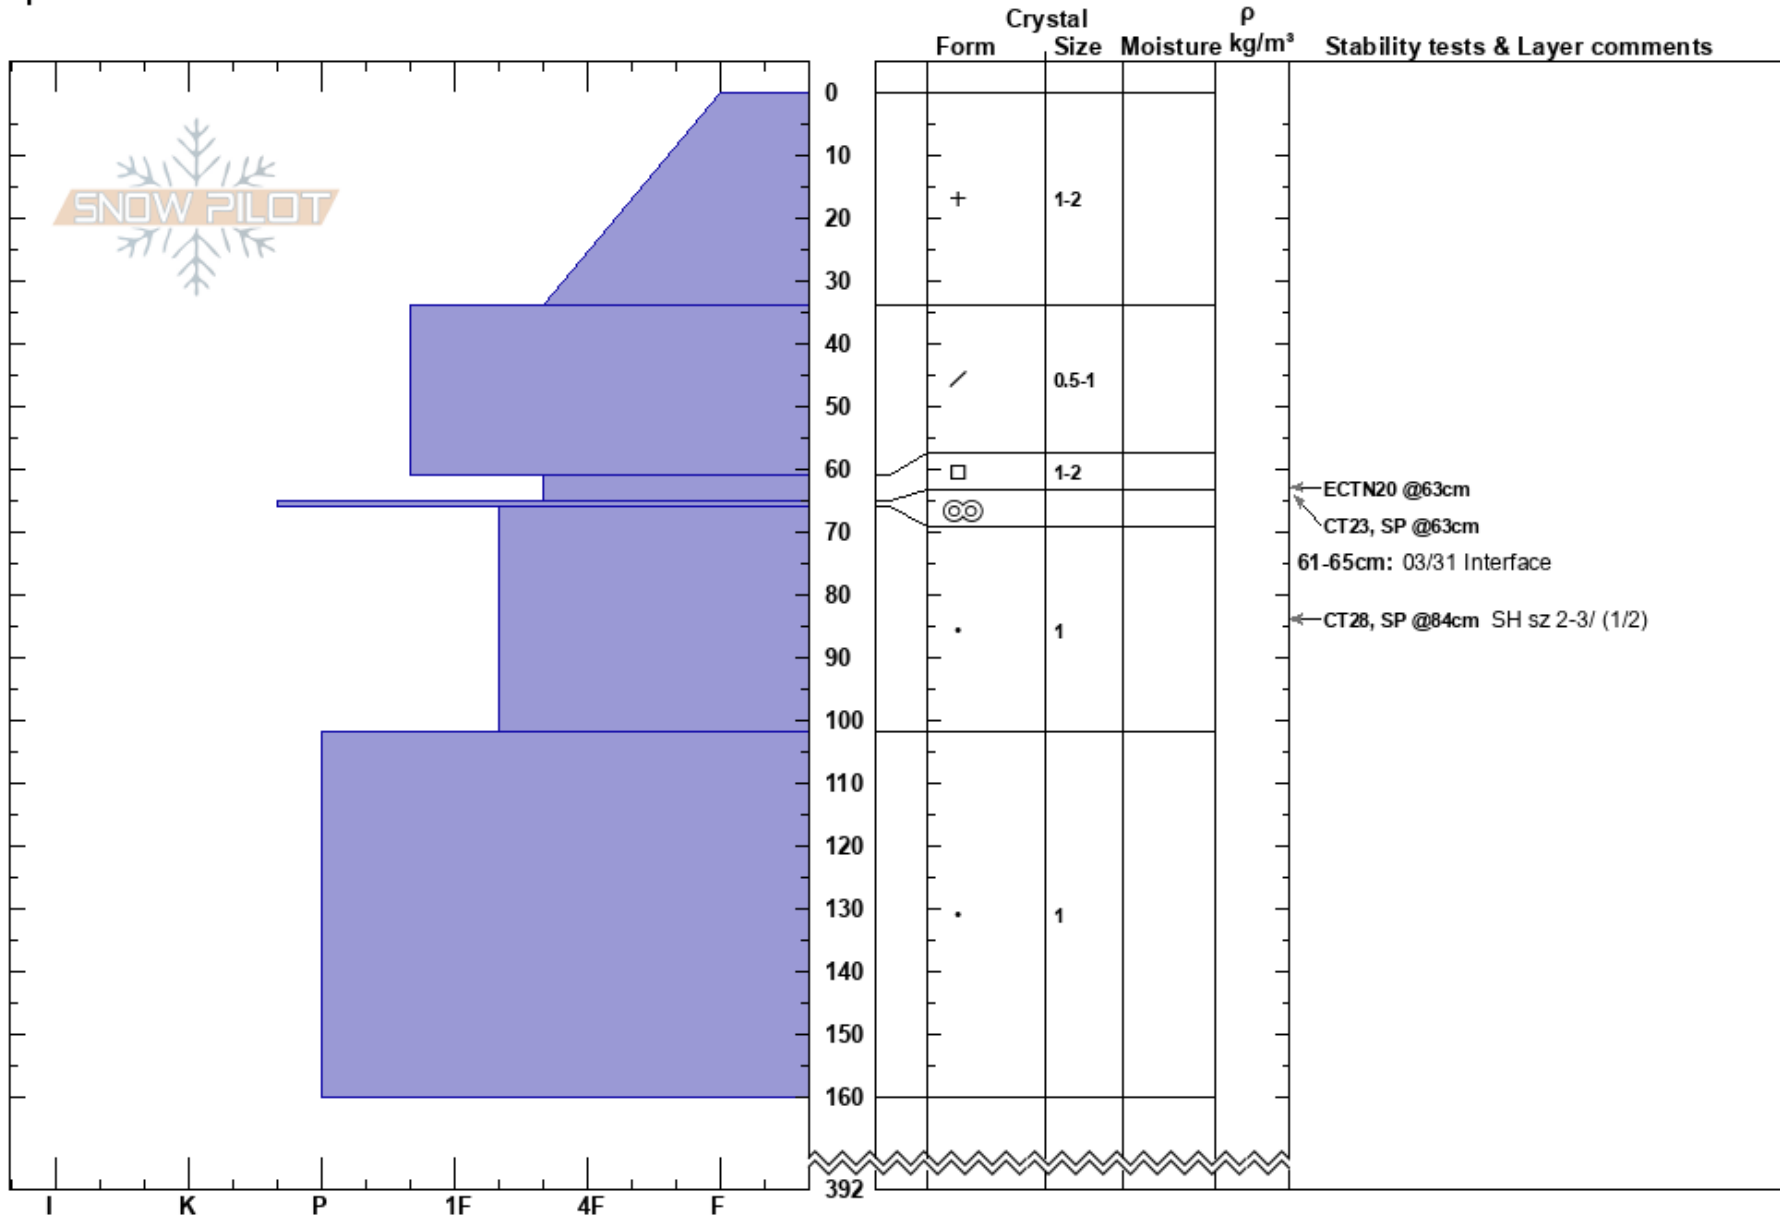

2023/04/11 Sulphurets  
 KSM  
 BC  
 Elevation: 1160 m  
 Aspect: N  
 Specifics:

KSM MTN Safety  
 12/04/2023 - 13:30  
 Co-ord:  
 Slope Angle: 30°  
 Wind Loading:

Stability:  
 Air Temperature: 3.8°C  
 Sky Cover: BKN  
 Precipitation: NO  
 Wind: Calm

HS:392  
 61-65cm: 03/31 Interface  
 61-65cm: Problematic layer

Notes: