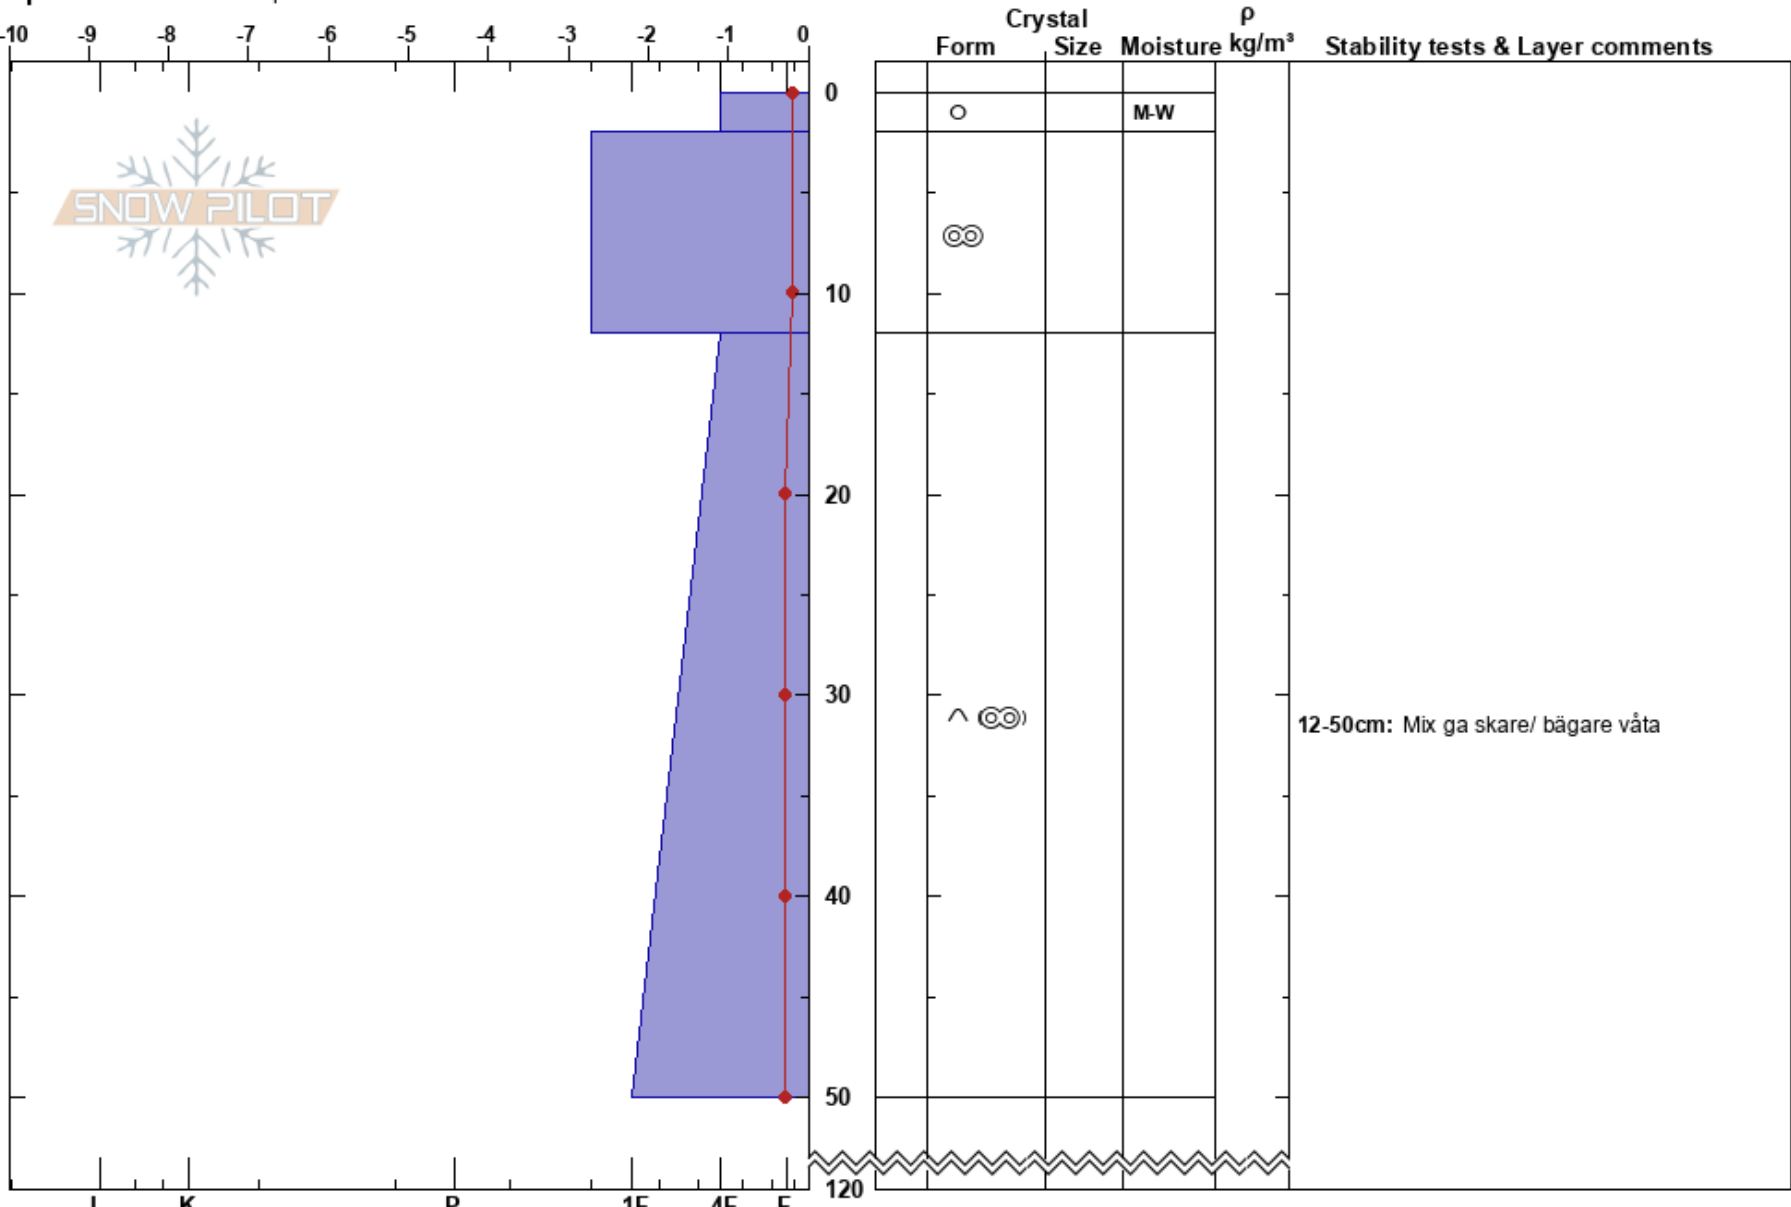

Lerå  
 Åreskutan  
 Sweden  
 Elevation: 780 m  
 Aspect: W  
 Specifics: We skied slope

Karin Trolin  
 12/04/2023 - 12:00  
 Co-ord: 33V 397107E 7032804N  
 Slope Angle: 28°  
 Wind Loading: previous

Stability: HS: 120  
 Air Temperature: 0.5°C PF: 10  
 Sky Cover: X  
 Precipitation: RV  
 Wind: SE Moderate  
 Layer Notes: 12-50cm: Mix ga skare/ bågare våta

Notes: I K P 1F 4F F