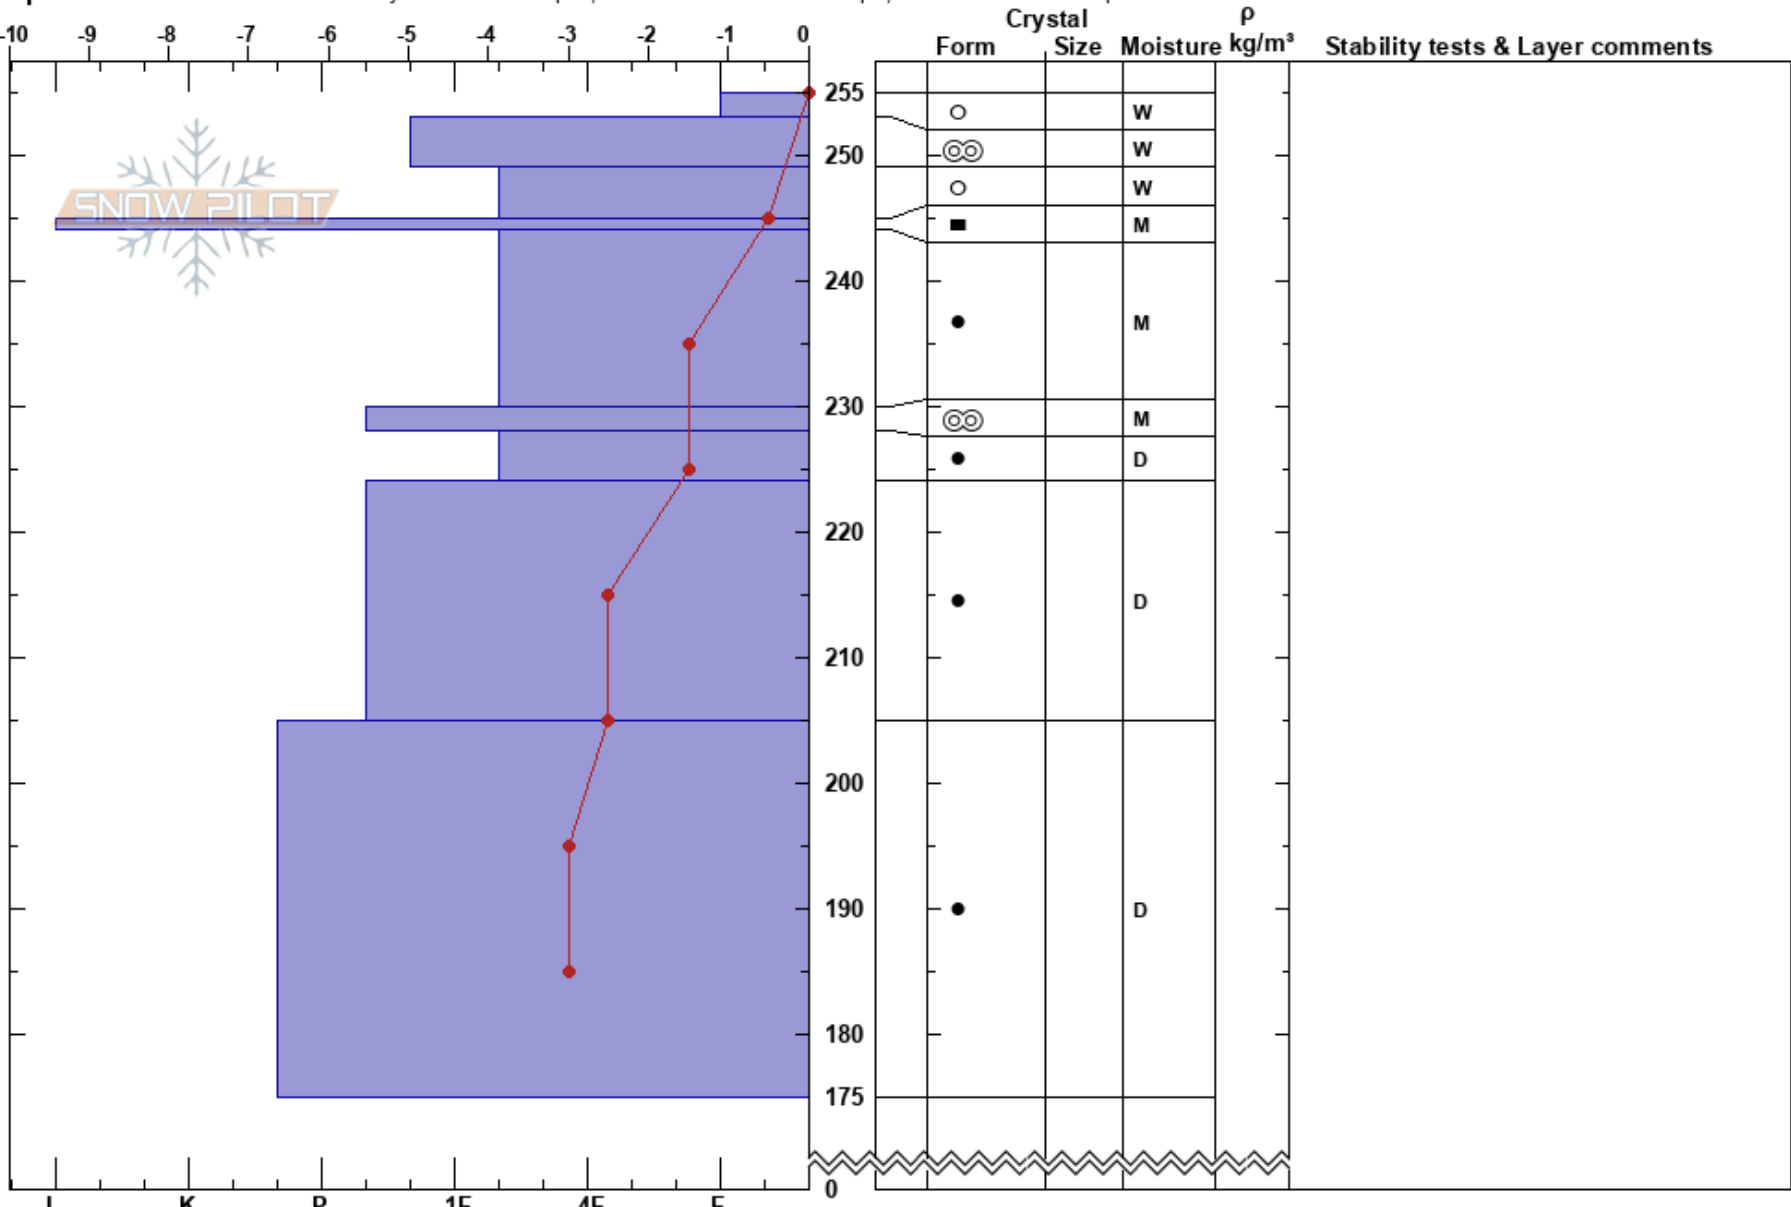

Miller Creek
 Cooke City
 MT
 Elevation: 9315 ft
 Aspect: 220°

Alex Marienthal
 04/11/2023 - 12:11pm
 Co-ord: 45.04764N, -109.95056W
 Slope Angle: 10°
 Wind Loading: no

Stability: Poor
 Air Temperature: 7.5°C
 Sky Cover: BKN
 Precipitation: NO
 Wind: SW Strong

HS:255
 PF: 20
 255-253cm: Problematic layer

Specifics: Recent avalanche activity on different slopes; Snowmobile tracks on slope; We snowmobiled slope

Notes: Recent wet loose activity, up to size D2, on steep southerly slopes and around rock outcrops. A few small wet slabs at lower elevations with shallower snowpack.