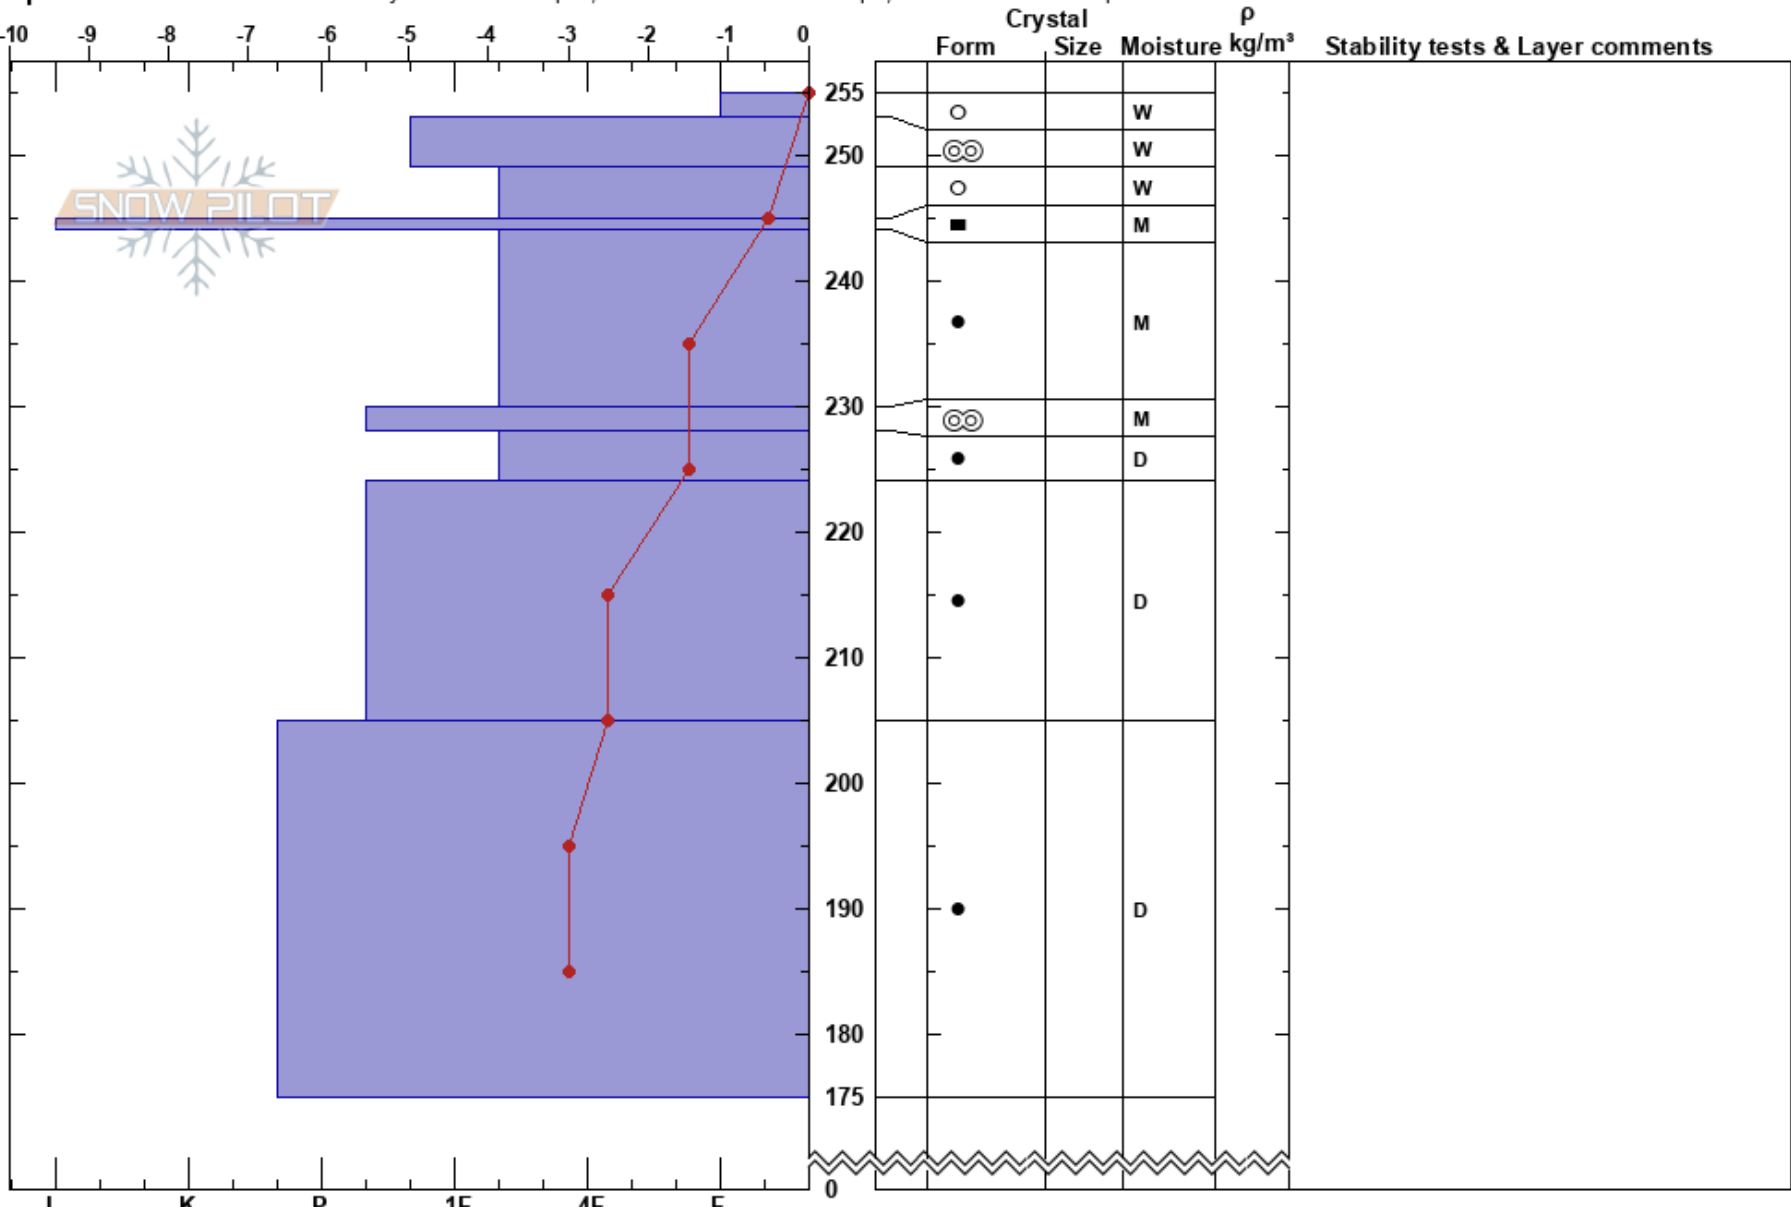

Miller Creek  
 Cooke City  
 MT  
 Elevation: 9315 ft  
 Aspect: 220°

Alex Marienthal  
 04/11/2023 - 12:11pm  
 Co-ord: 45.04764N, -109.95056W  
 Slope Angle: 10°  
 Wind Loading: no

Stability: Poor  
 Air Temperature: 7.5°C  
 Sky Cover: BKN  
 Precipitation: NO  
 Wind: SW Strong

HS:255  
 PF: 20  
 255-253cm: Problematic layer

Specifics: Recent avalanche activity on different slopes; Snowmobile tracks on slope; We snowmobiled slope

Notes: Recent wet loose activity, up to size D2, on steep southerly slopes and around rock outcrops. A few small wet slabs at lower elevations with shallower snowpack.