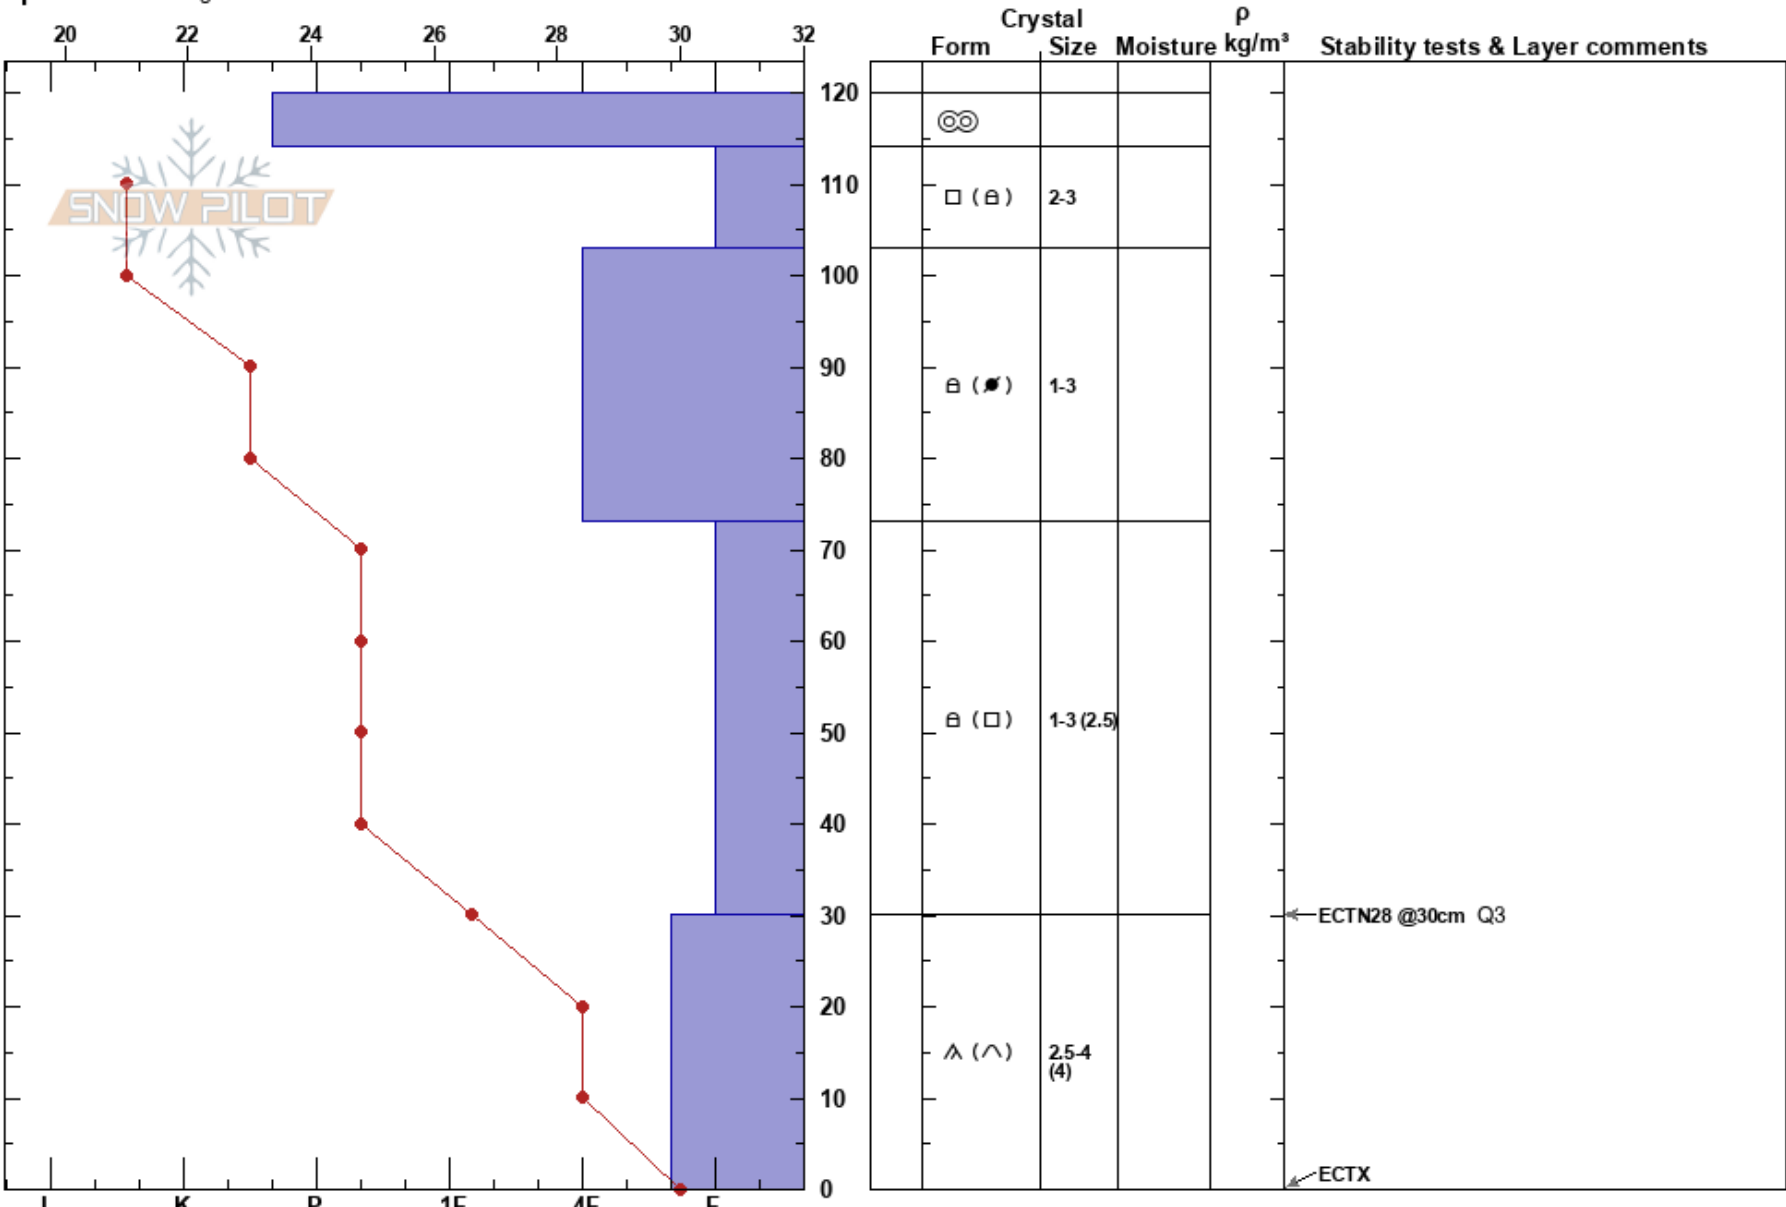

Tree Chute 1
 Arapahoe Basin Ski Area
 CO
 Elevation: 11739 ft
 Aspect: W
 Specifics: Pit dug in a Ski Area

Warren Hanson
 04/10/2023 - 11:00am
 Co-ord: 39.64088N, -105.85842W
 Slope Angle: 35°
 Wind Loading: previous

Stability: HS: 120
 Air Temperature: 35°F
 Sky Cover: CLR
 Precipitation: NO
 Wind: NW Calm

Layer Notes:
 PF: 90
 PS: 3

Notes: