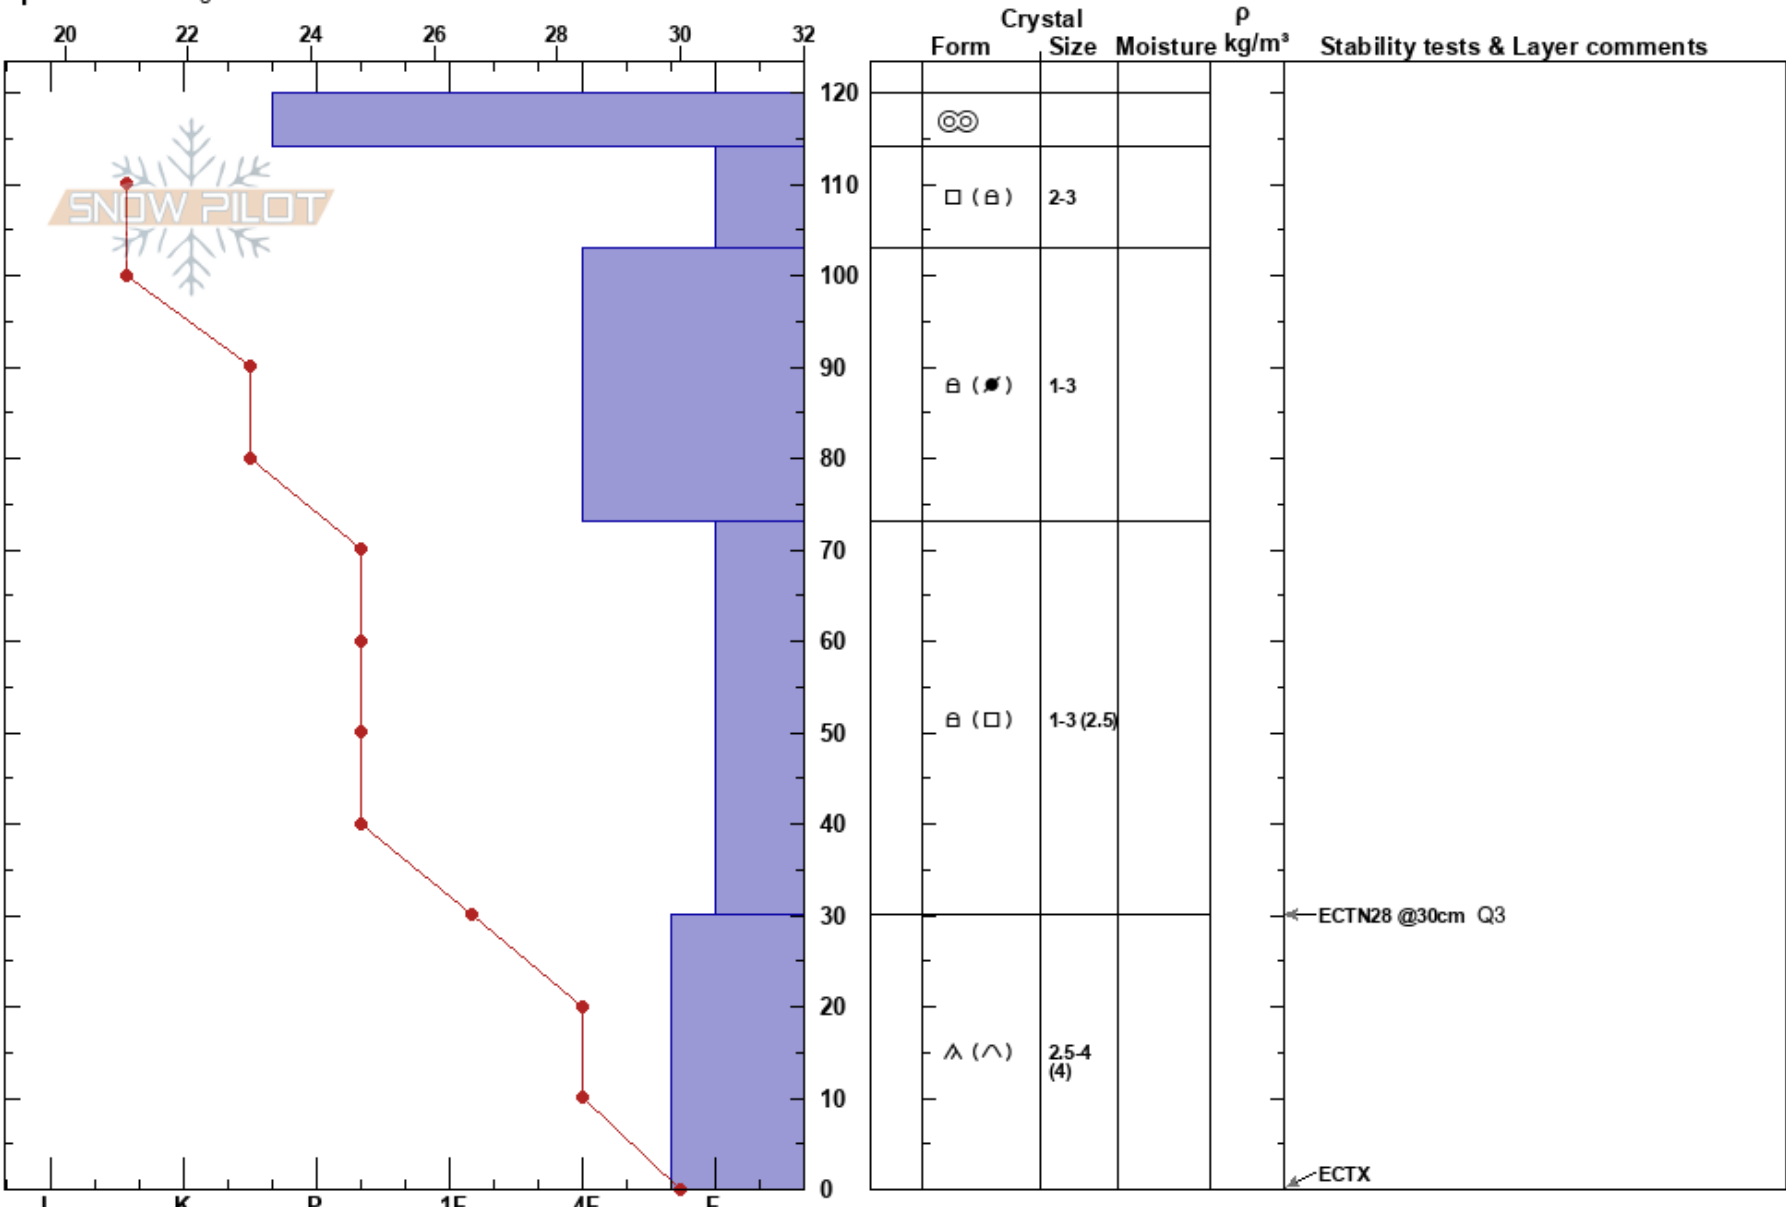

Tree Chute 1
 Arapahoe Basin Ski Area
 CO
 Elevation: 11739 ft
 Aspect: W
 Specifics: Pit dug in a Ski Area

Warren Hanson
 04/10/2023 - 11:00am
 Co-ord: 39.64088N, -105.85842W
 Slope Angle: 35°
 Wind Loading: previous

Stability: **HS: 120**
 Air Temperature: 35°F
 Sky Cover: CLR
 Precipitation: NO
 Wind: NW Calm

PF: 90
PS: 3

Layer Notes:

Notes: