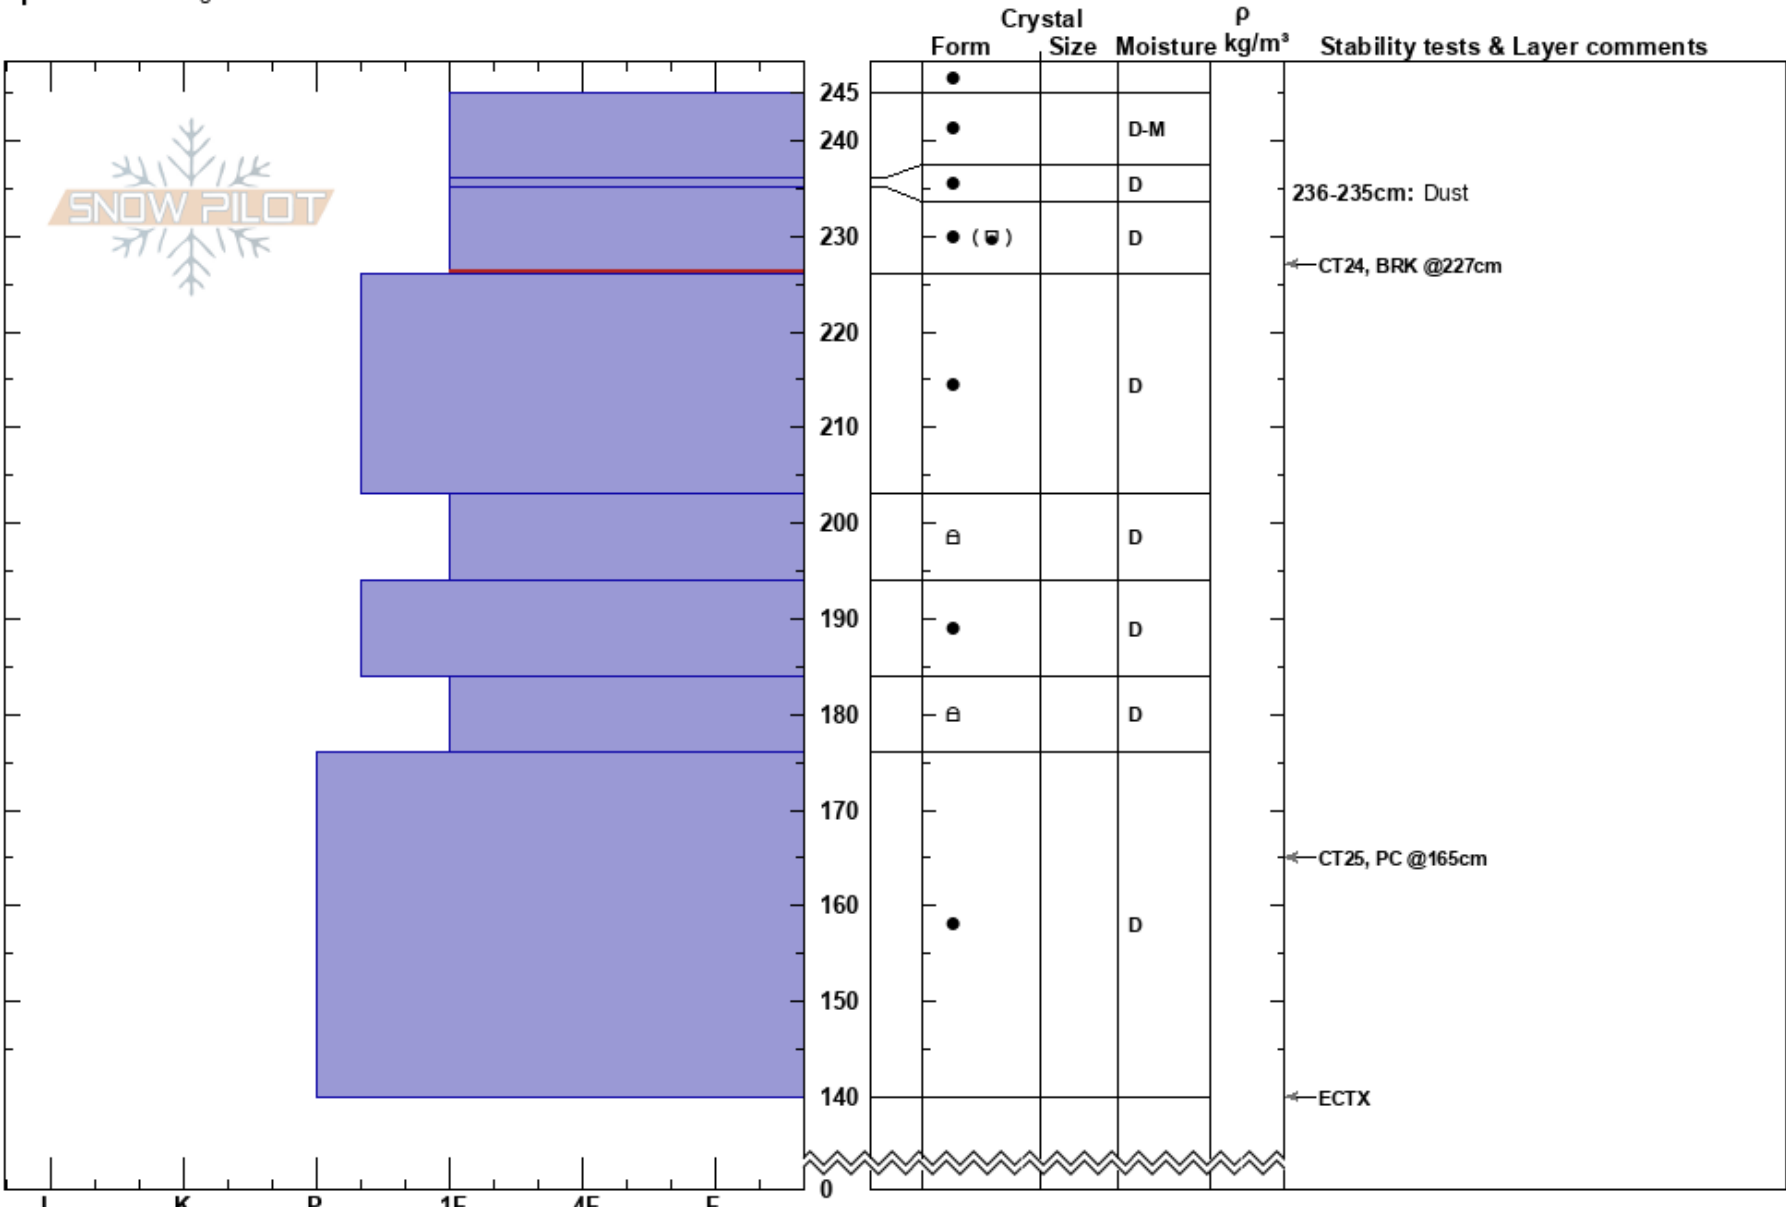

Fremont 5
 Tenmile Range
 CO
Elevation: 11000 ft
Aspect: N
Specifics: Pit dug in a Ski Area

Riley Masterson
 04/10/2023 - 11:00am
Co-ord: 39.45833N, -106.16771W
Slope Angle: 34°
Wind Loading:

Stability:
Air Temperature: 40°F
Sky Cover: CLR
Precipitation: NO
Wind:

HS:245
 236-235cm: Dust
 235-226cm: Problematic layer

Notes: