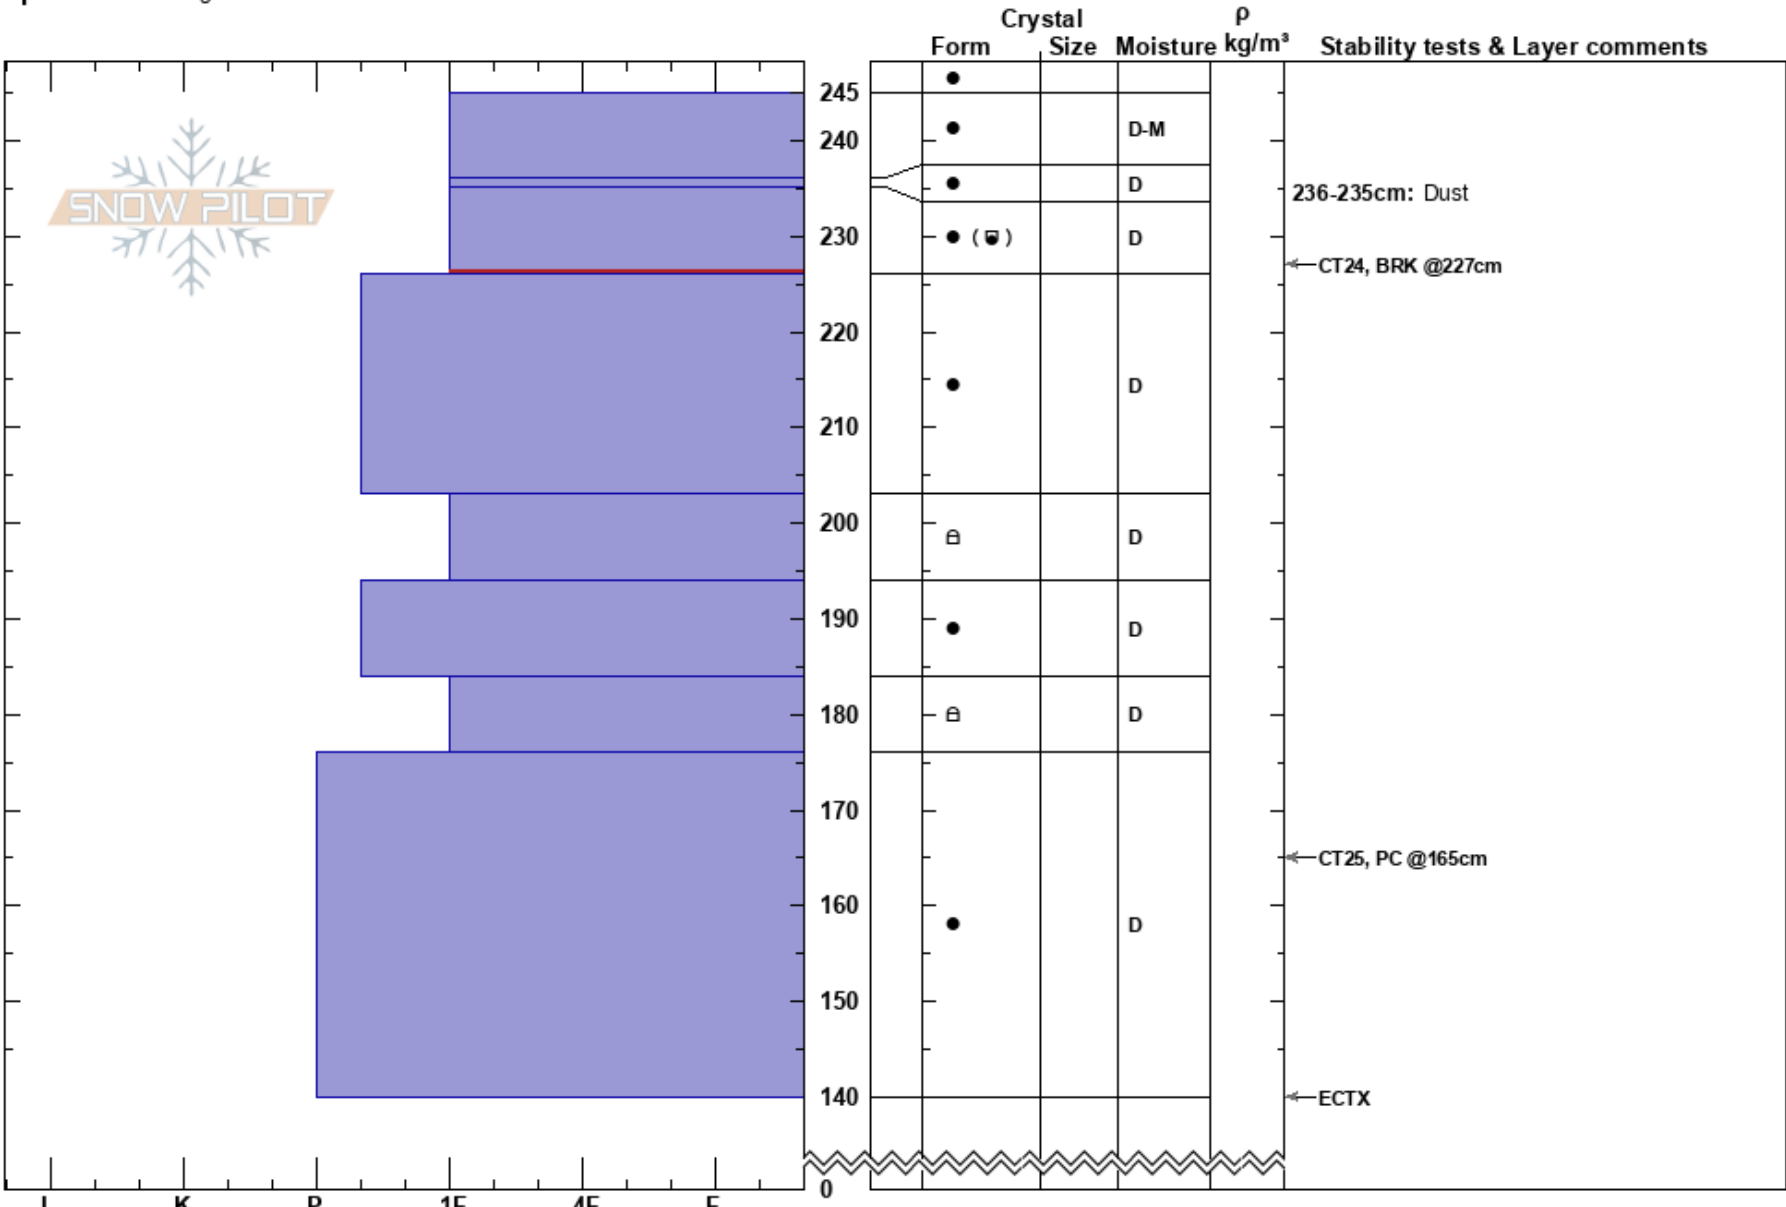

Fremont 5  
 Tenmile Range  
 CO  
**Elevation:** 11000 ft  
**Aspect:** N  
**Specifics:** Pit dug in a Ski Area

Riley Masterson  
 04/10/2023 - 11:00am  
**Co-ord:** 39.45833N, -106.16771W  
**Slope Angle:** 34°  
**Wind Loading:**

**Stability:**  
**Air Temperature:** 40°F  
**Sky Cover:** CLR  
**Precipitation:** NO  
**Wind:**

**HS:**245  
 236-235cm: Dust  
 235-226cm: Problematic layer

**Notes:**