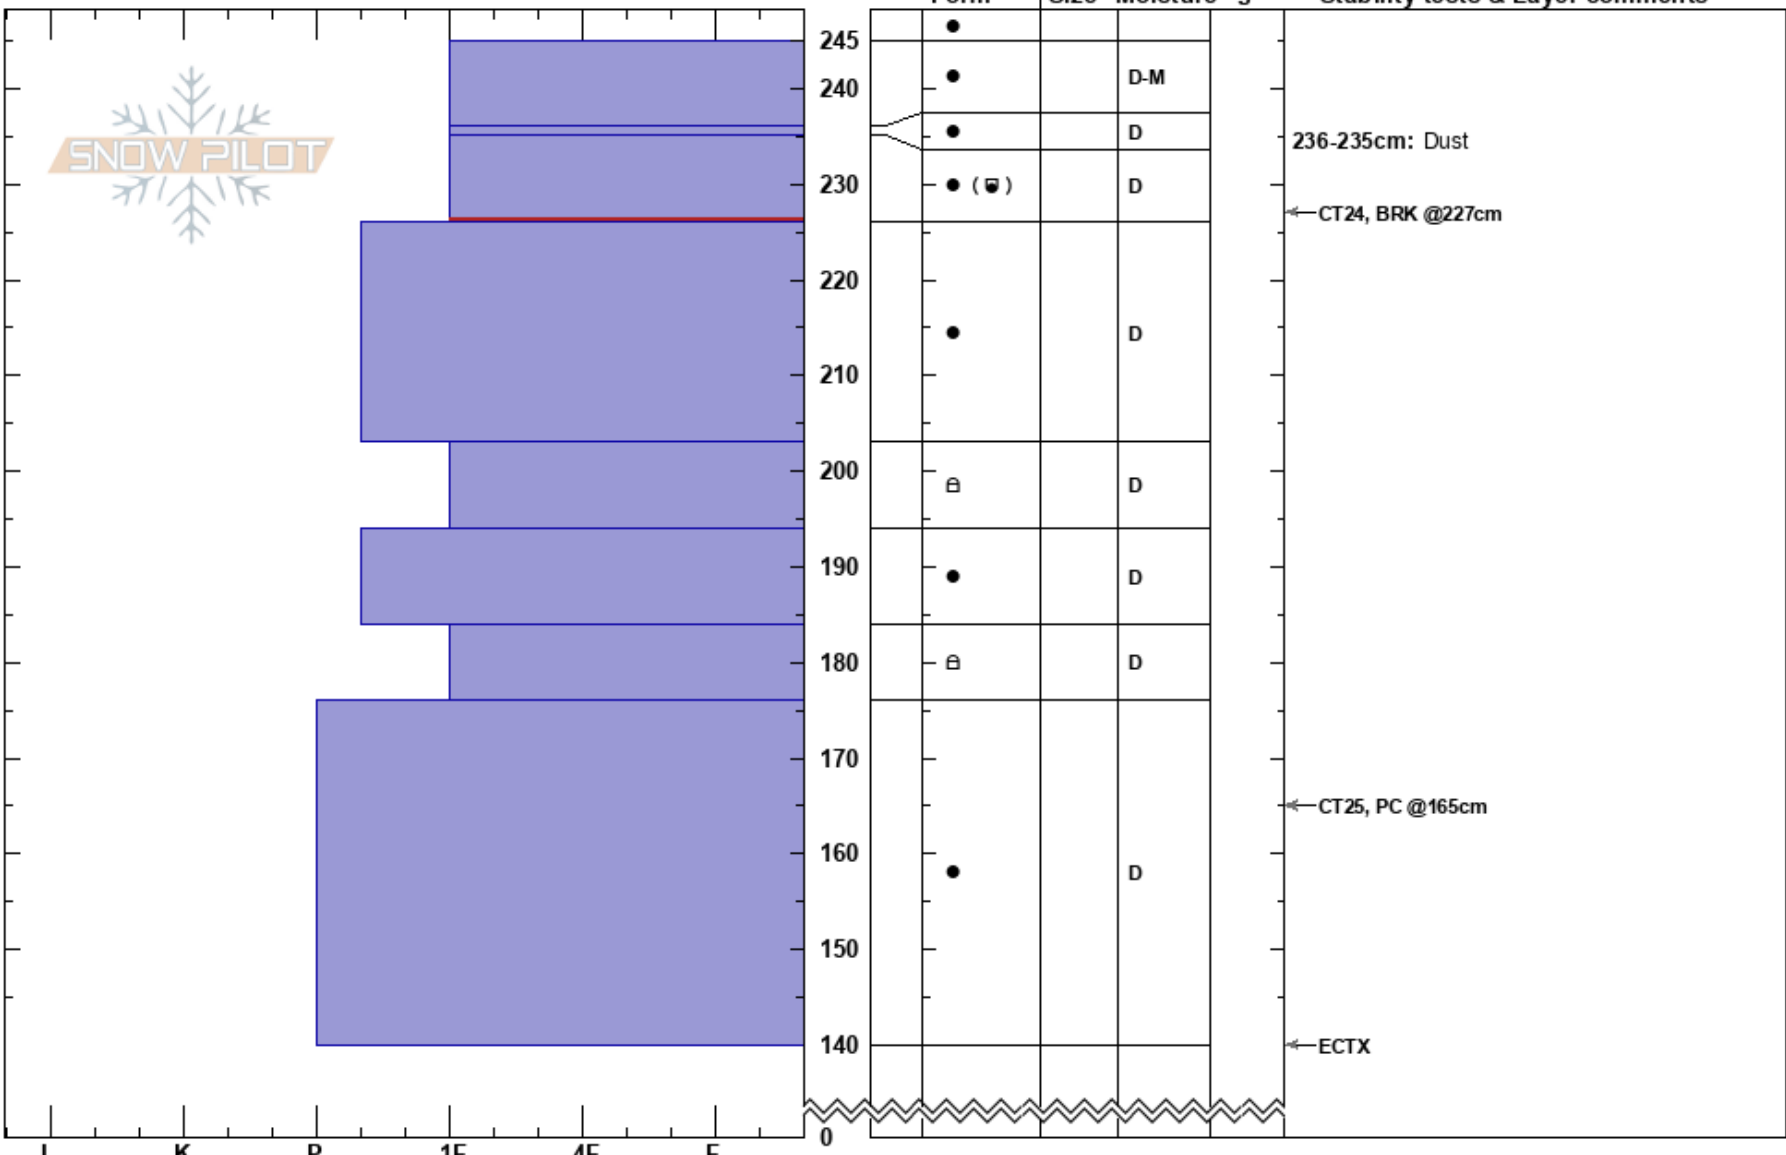

Fremont 5
 Tenmile Range
 CO
Elevation: 11000 ft
Aspect: N
Specifics: Pit dug in a Ski Area

Riley Masterson
 04/10/2023 - 11:00am
Co-ord: 39.45833N, -106.16771W
Slope Angle: 34°
Wind Loading:

Stability:
Air Temperature: 40°F
Sky Cover: CLR
Precipitation: NO
Wind:

HS:245
 236-235cm: Dust
 235-226cm: Problematic layer

Notes: