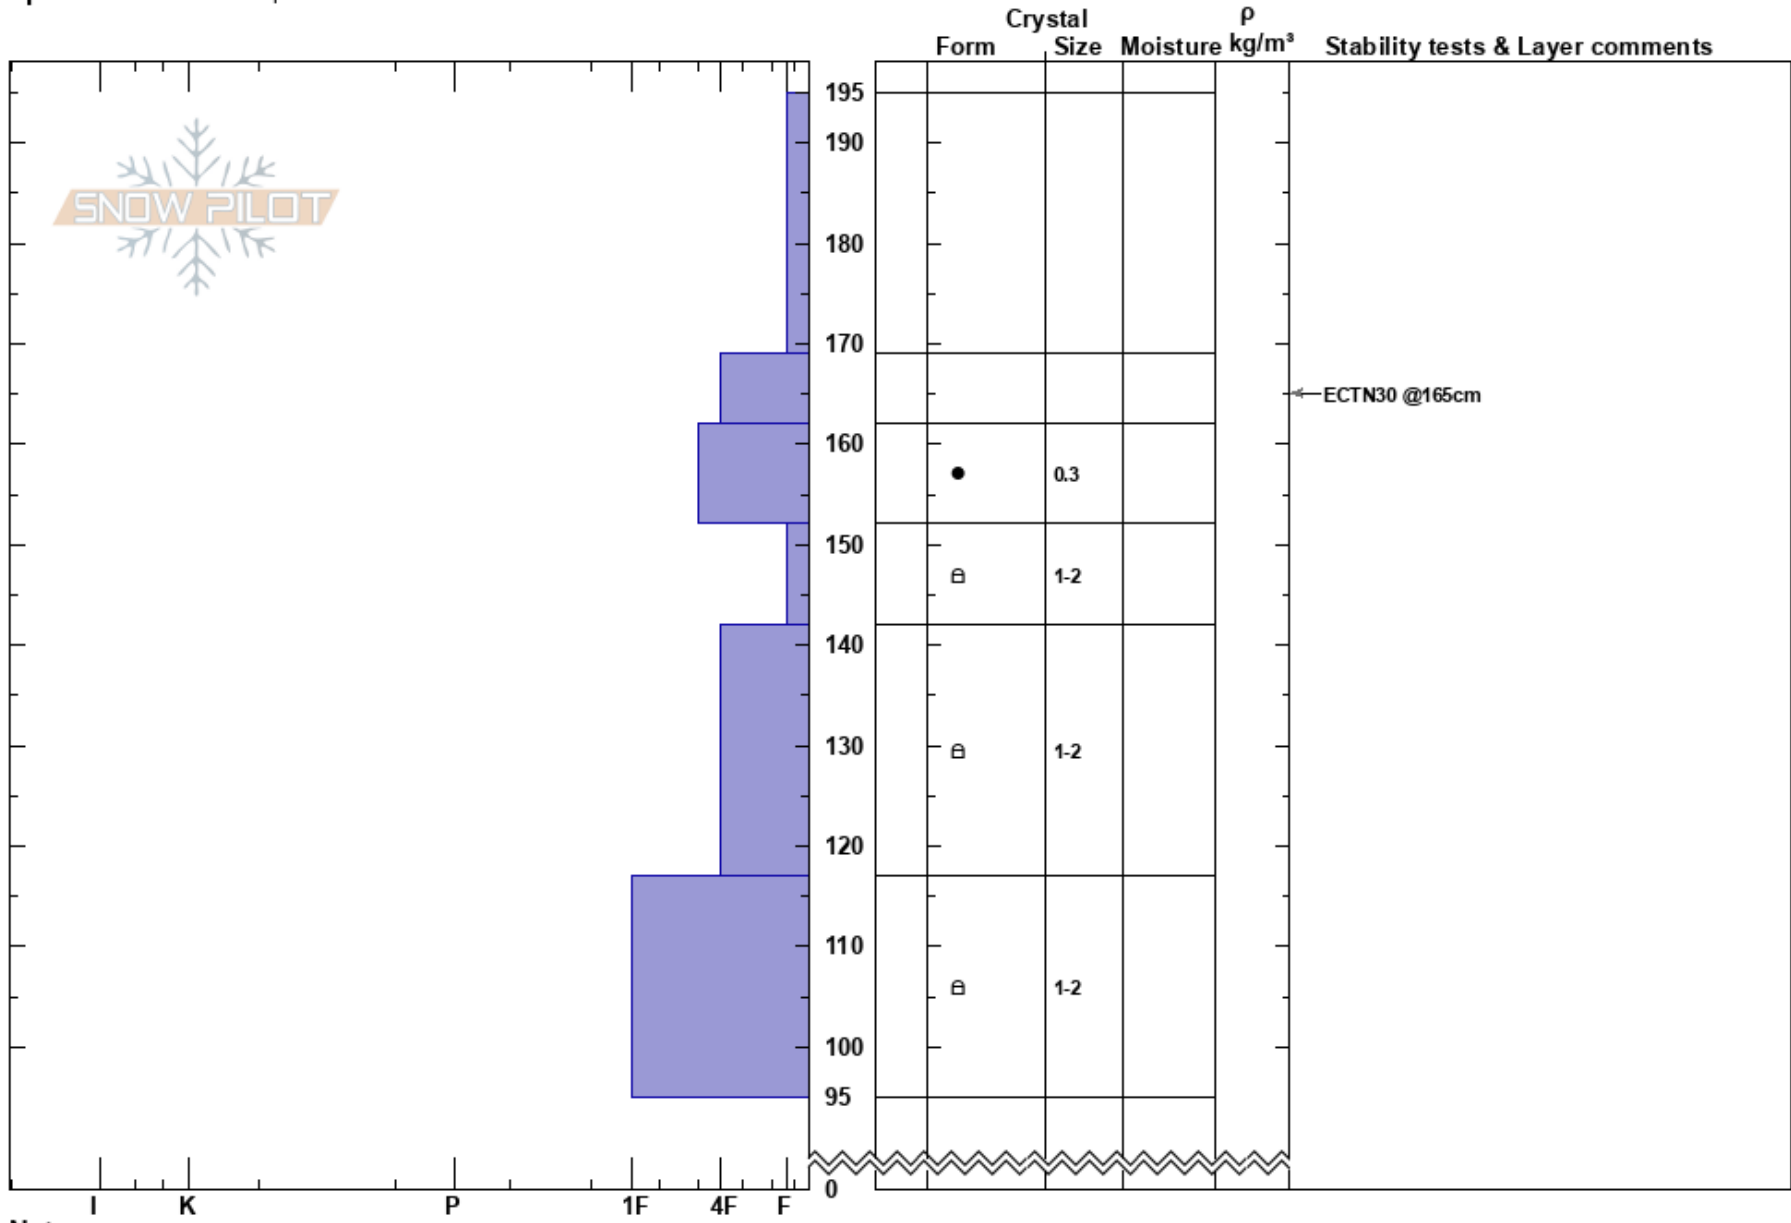

RFS Lowers
 Chugach Range
 AK
 Elevation: 3930 ft
 Aspect: NE
 Specifics: We skied slope

kyle sobek
 04/10/2023 - 2:00pm
 Co-ord: 61.17355N, -145.58185W
 Slope Angle:
 Wind Loading:

Stability: **HS: 195**
 Air Temperature: 152-142cm: Problematic layer
 Sky Cover: BKN
 Precipitation: NO
 Wind: Calm