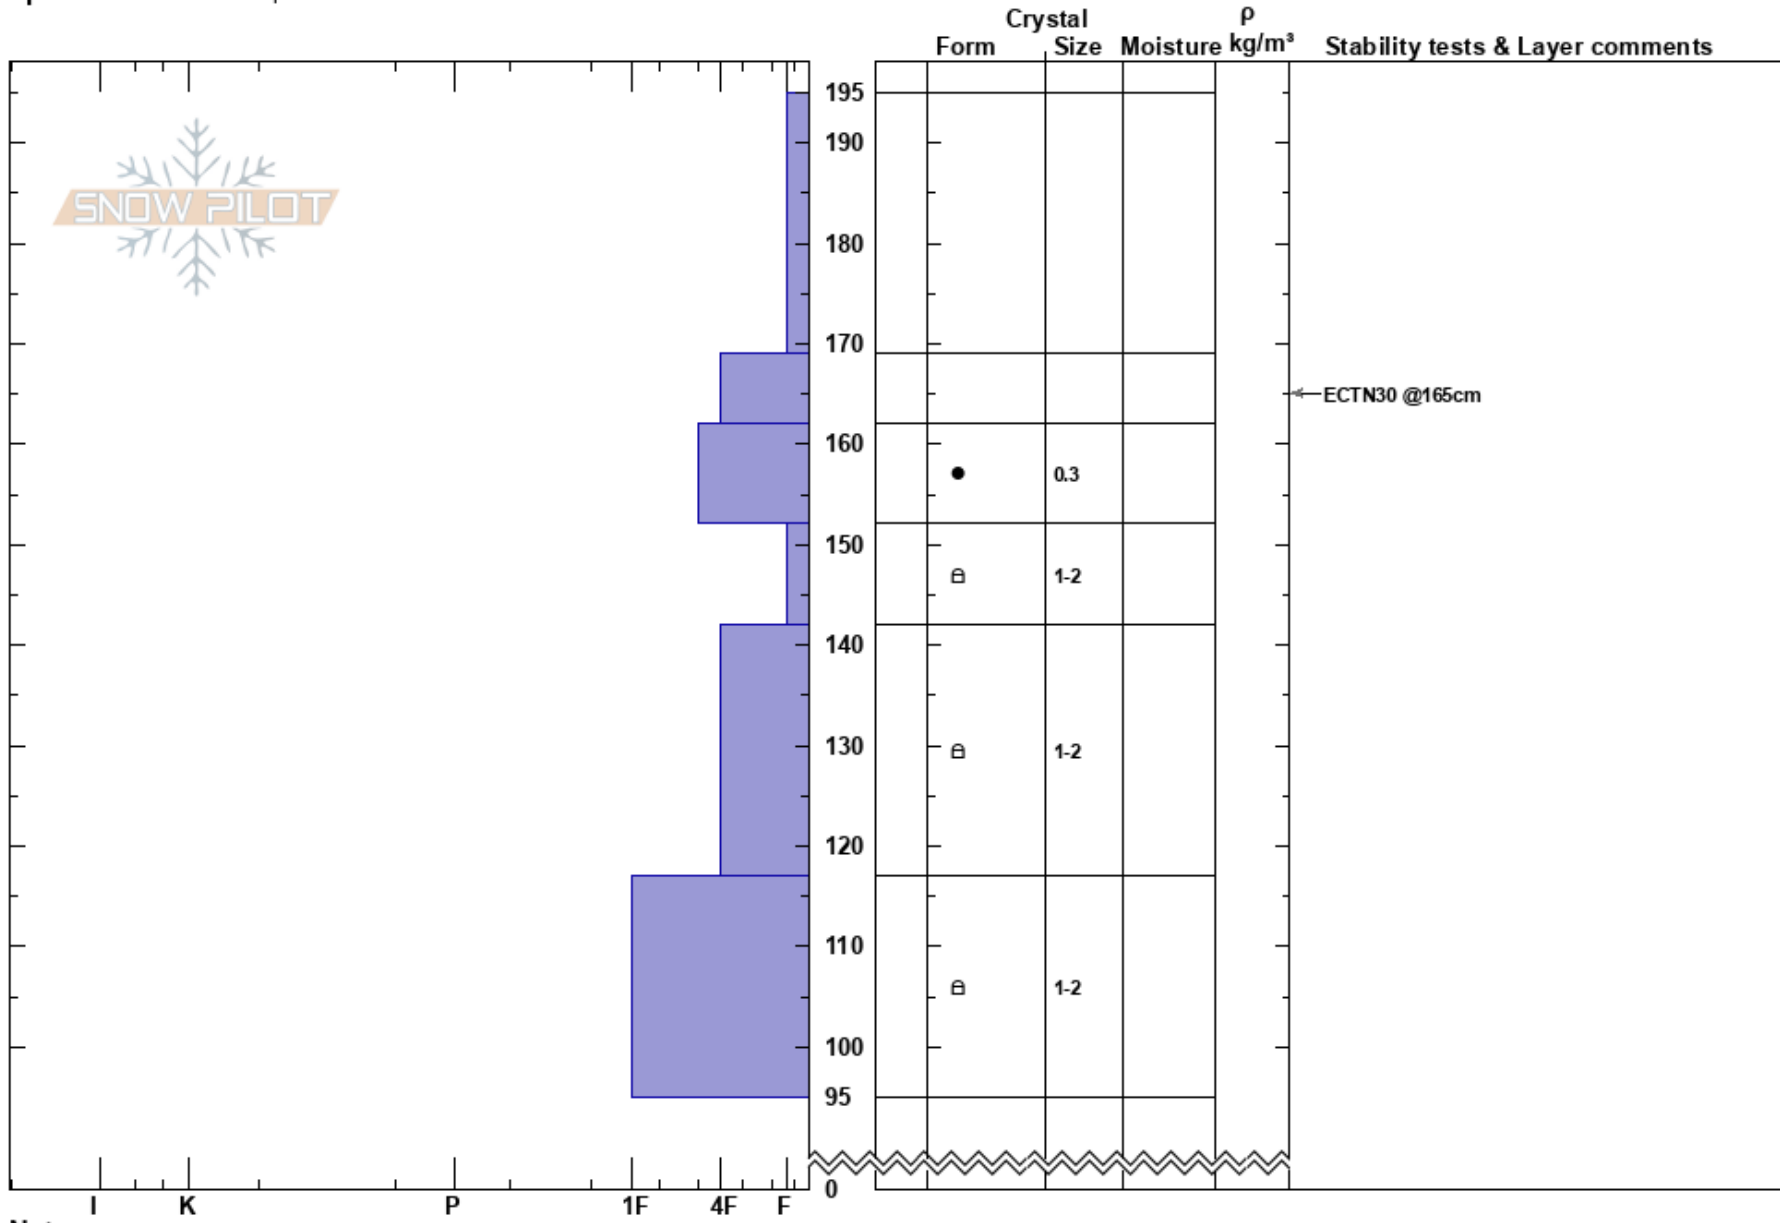

RFS Lowers
 Chugach Range
 AK
 Elevation: 3930 ft
 Aspect: NE
 Specifics: We skied slope

kyle sobek
 04/10/2023 - 2:00pm
 Co-ord: 61.17355N, -145.58185W
 Slope Angle:
 Wind Loading:

Stability: **HS: 195**
 Air Temperature: 152-142cm: Problematic layer
 Sky Cover: BKN
 Precipitation: NO
 Wind: Calm